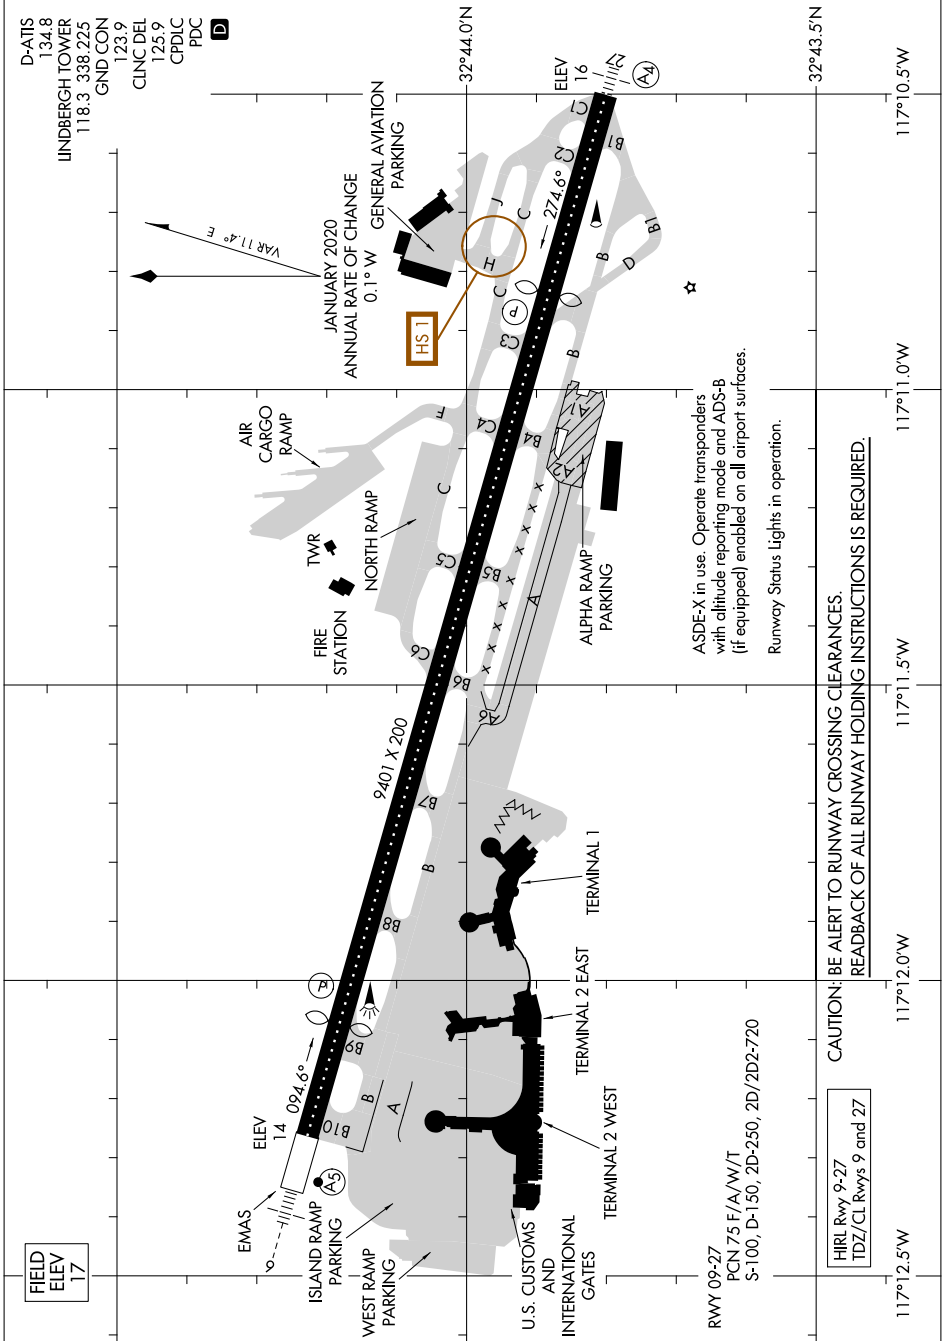

AIRPORT DIAGRAM

AL-373 (FAA)

SAN DIEGO INTL (SAN)
SAN DIEGO, CALIFORNIA

SW-3, 05 SEP 2024 to 03 OCT 2024

AIRPORT DIAGRAM

SAN DIEGO, CALIFORNIA
SAN DIEGO INTL (SAN)

SW-3, 05 SEP 2024 to 03 OCT 2024