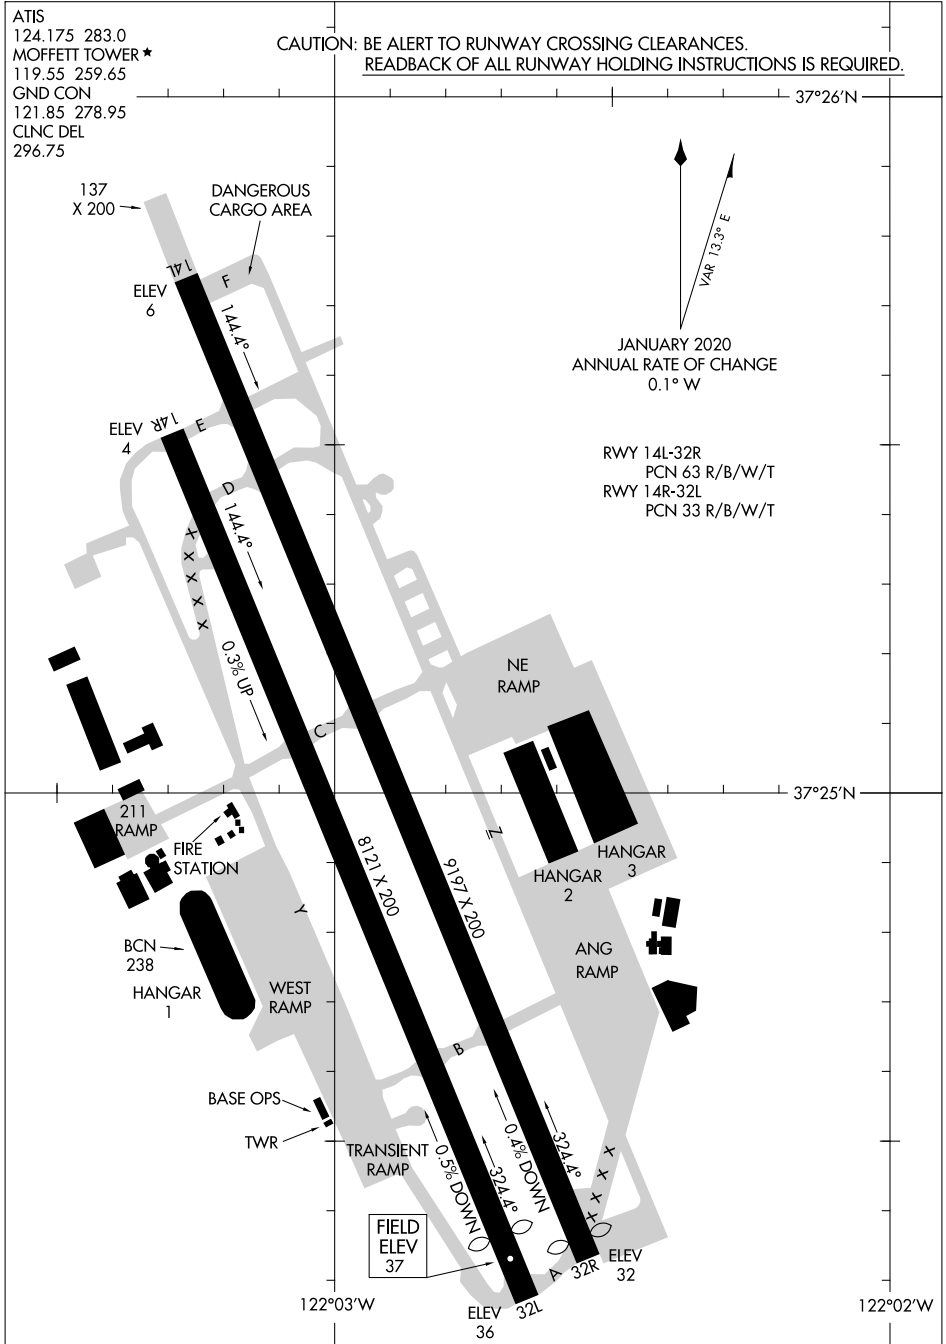

22307

AIRPORT DIAGRAM

MOFFETT FEDERAL AIRFIELD (NTUQ)
MOUNTAIN VIEW, CALIFORNIA

AL-410 (FAA)

ATIS
124.175 283.0
MOFFETT TOWER ★
119.55 259.65
GND CON
121.85 278.95
CINC DEL
296.75

CAUTION: BE ALERT TO RUNWAY CROSSING CLEARANCES.
READBACK OF ALL RUNWAY HOLDING INSTRUCTIONS IS REQUIRED.

SW-2, 05 SEP 2024 to 03 OCT 2024

SW-2, 05 SEP 2024 to 03 OCT 2024

AIRPORT DIAGRAM

22307

MOUNTAIN VIEW, CALIFORNIA
MOFFETT FEDERAL AIRFIELD (NTUQ)