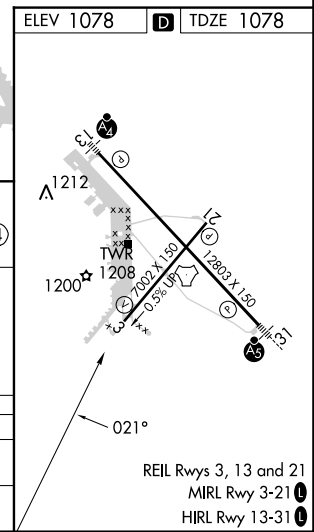

VORTAC TOP 117.8 Chan 125	APP CRS 021°	Rwy Idg TDZE Apt Elev	7001 1078 1078
---	------------------------	-----------------------------	---

VOR/DME or TACAN RWY 3

TOPEKA RGNL (F0E)

MISSED APPROACH: Climbing left turn to 3000 via TOP R-201 to OKETE/24 DME and hold.

NC-2, 05 SEP 2024 to 03 OCT 2024

NC-2, 05 SEP 2024 to 03 OCT 2024

CATEGORY	A	B	C	D
S-3	1520-1	442 (500-1)	1520-1 $\frac{3}{8}$	442 (500-1 $\frac{3}{8}$)
CIRCLING	1520-1 442 (500-1)	1580-1 502 (600-1)	1580-1 $\frac{1}{2}$ 502 (600-1 $\frac{1}{2}$)	1700-2 622 (700-2)