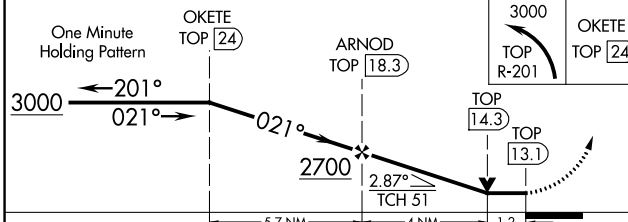

VORTAC TOP 117.8 Chan 125	APP CRS 021°	Rwy Idg TDZE Apt Elev	7001 1078 1078
---	------------------------	-----------------------------	---

VOR/DME or TACAN RWY 3

TOPEKA RGNL (F0E)

MISSED APPROACH: Climbing left turn to 3000 via TOP R-201 to OKETE/24 DME and hold.

NC-2, 05 SEP 2024 to 03 OCT 2024

NC-2, 05 SEP 2024 to 03 OCT 2024

CATEGORY	A	B	C	D
S-3	1520-1	442 (500-1)	1520-1 $\frac{3}{8}$	442 (500-1 $\frac{3}{8}$)
CIRCLING	1520-1 442 (500-1)	1580-1 502 (600-1)	1580-1 $\frac{1}{2}$ 502 (600-1 $\frac{1}{2}$)	1700-2 622 (700-2)