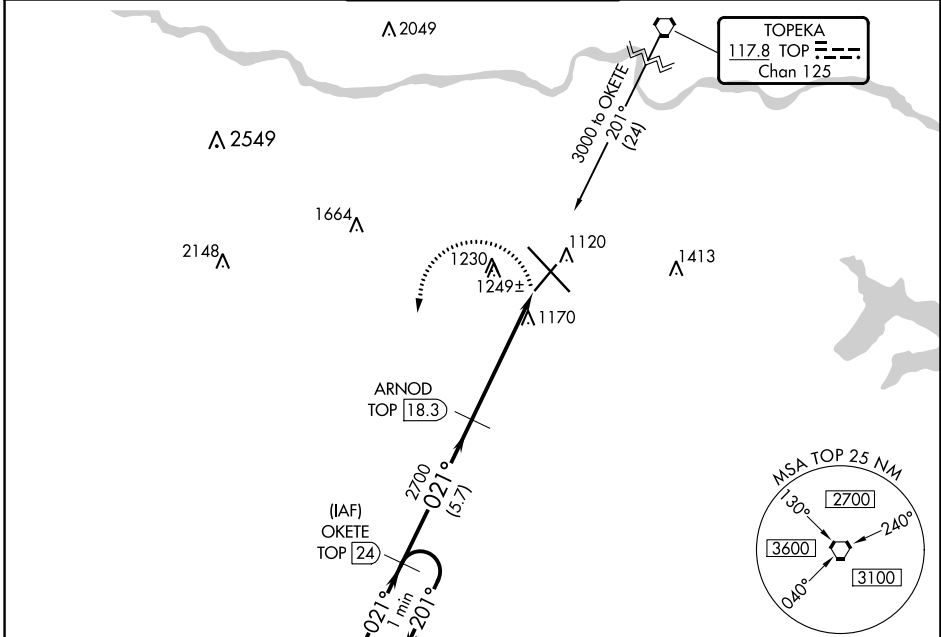

VORTAC TOP 117.8 Chan 125	APP CRS 021°	Rwy Idg TDZE Apt Elev	7001 1078 1078
---	------------------------	-----------------------------	---

VOR/DME or TACAN RWY 3

TOPEKA RGNL (F0E)

MISSED APPROACH: Climbing left turn to 3000 via TOP R-201 to OKETE/24 DME and hold.

NC-2, 05 SEP 2024 to 03 OCT 2024

NC-2, 05 SEP 2024 to 03 OCT 2024

CATEGORY	A	B	C	D
S-3	1520-1	442 (500-1)	1520-1 $\frac{3}{8}$	442 (500-1 $\frac{3}{8}$)
CIRCLING	1520-1 442 (500-1)	1580-1 502 (600-1)	1580-1 $\frac{1}{2}$ 502 (600-1 $\frac{1}{2}$)	1700-2 622 (700-2)