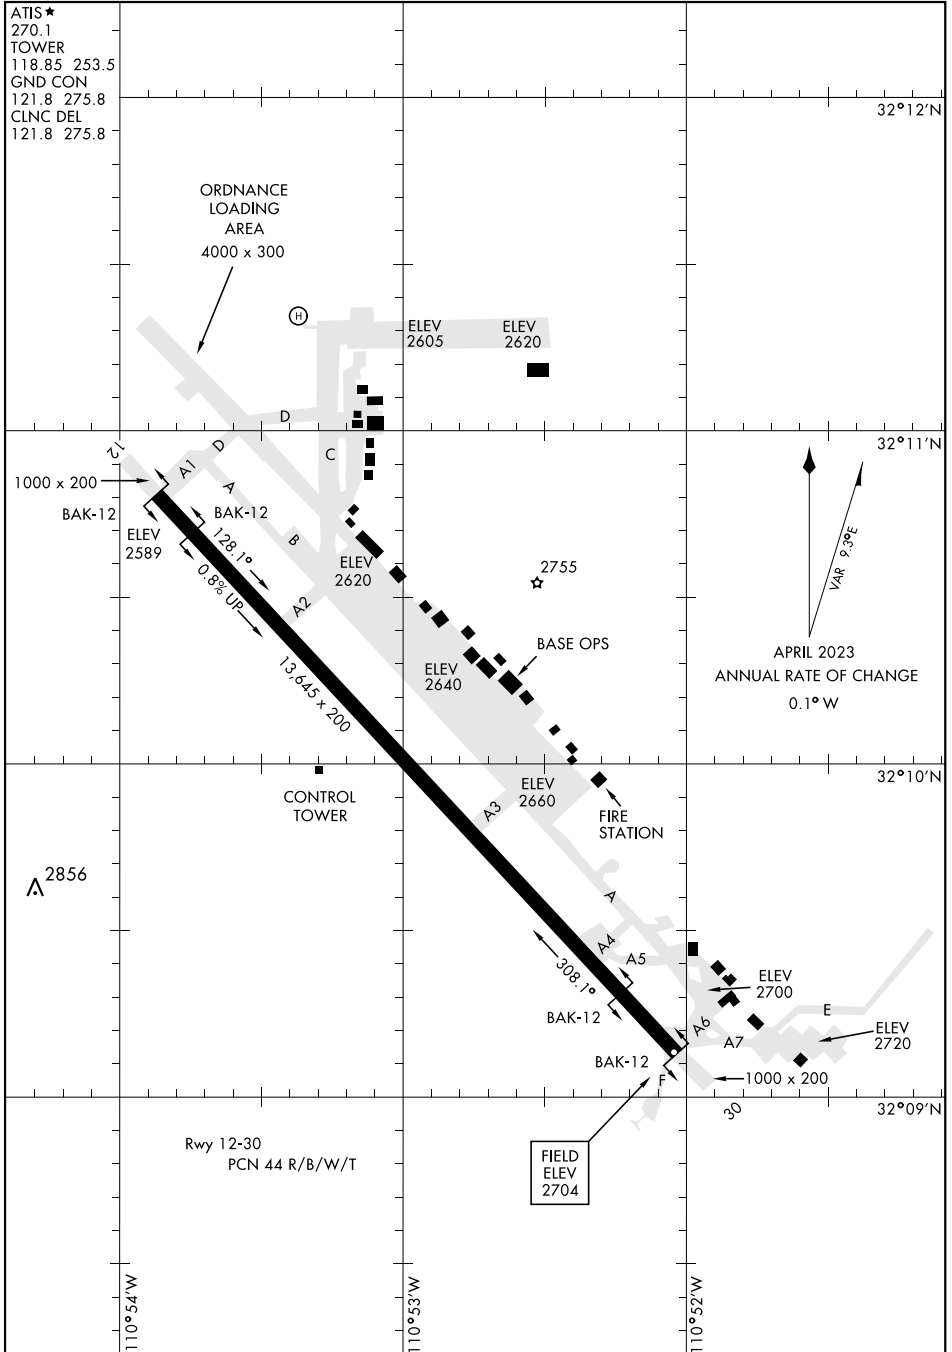

23110

AIRPORT DIAGRAM

AL-429 [USAF]

DAVIS-MONTHAN AFB (KDMA)

TUCSON, ARIZONA

SW-4, 05 SEP 2024 to 03 OCT 2024

SW-4, 05 SEP 2024 to 03 OCT 2024

AIRPORT DIAGRAM

TUCSON, ARIZONA
DAVIS-MONTHAN AFB (KDMA)