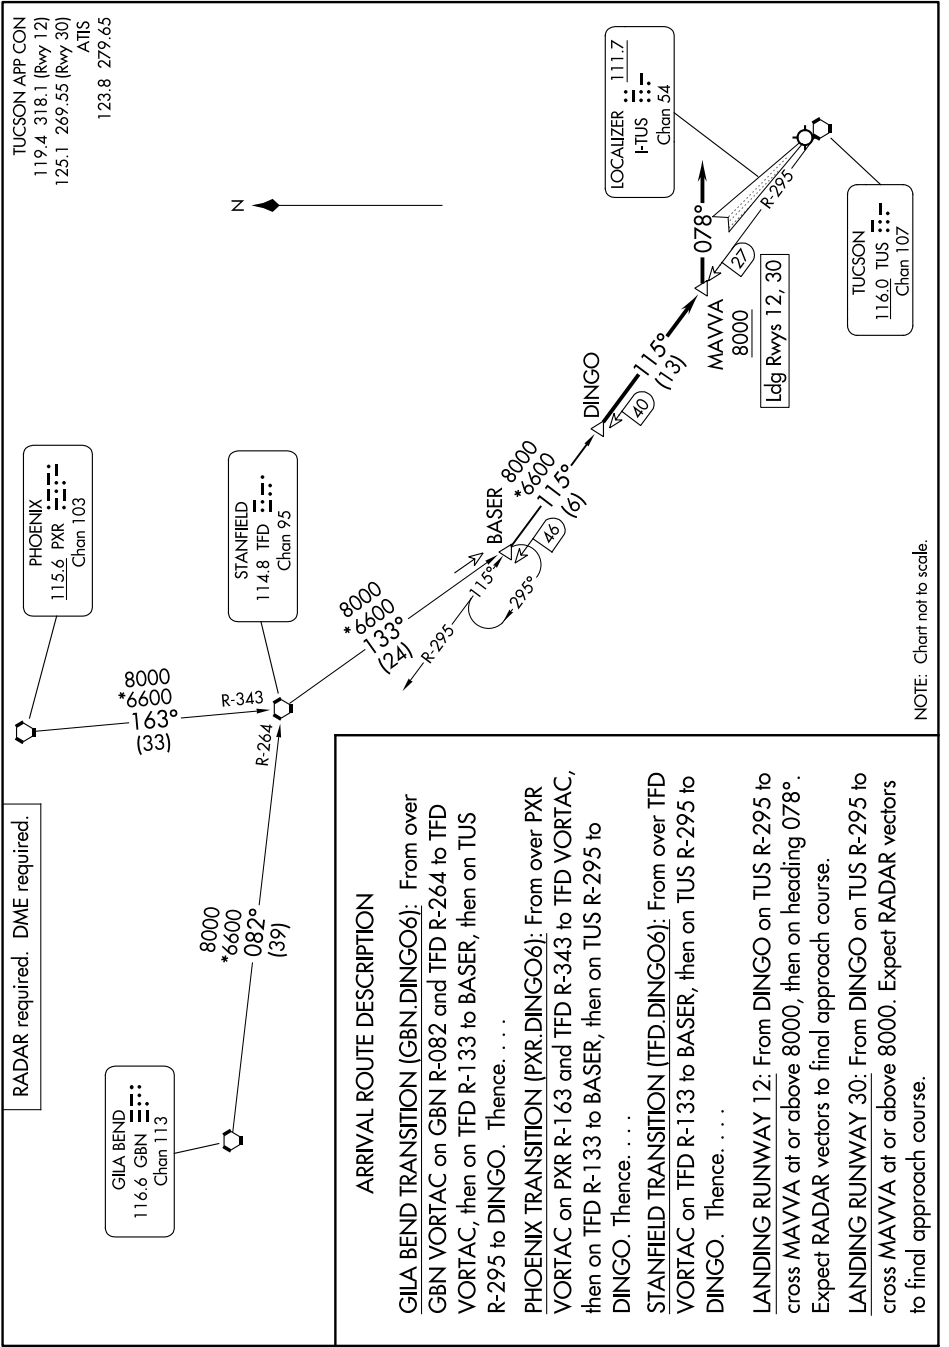

DINGO SIX ARRIVAL

AL-430 (FAA)

TUCSON INTL (TUS)
TUCSON, ARIZONA

SW-4, 05 SEP 2024 to 03 OCT 2024

NOTE: Chart not to scale.

SW-4, 05 SEP 2024 to 03 OCT 2024