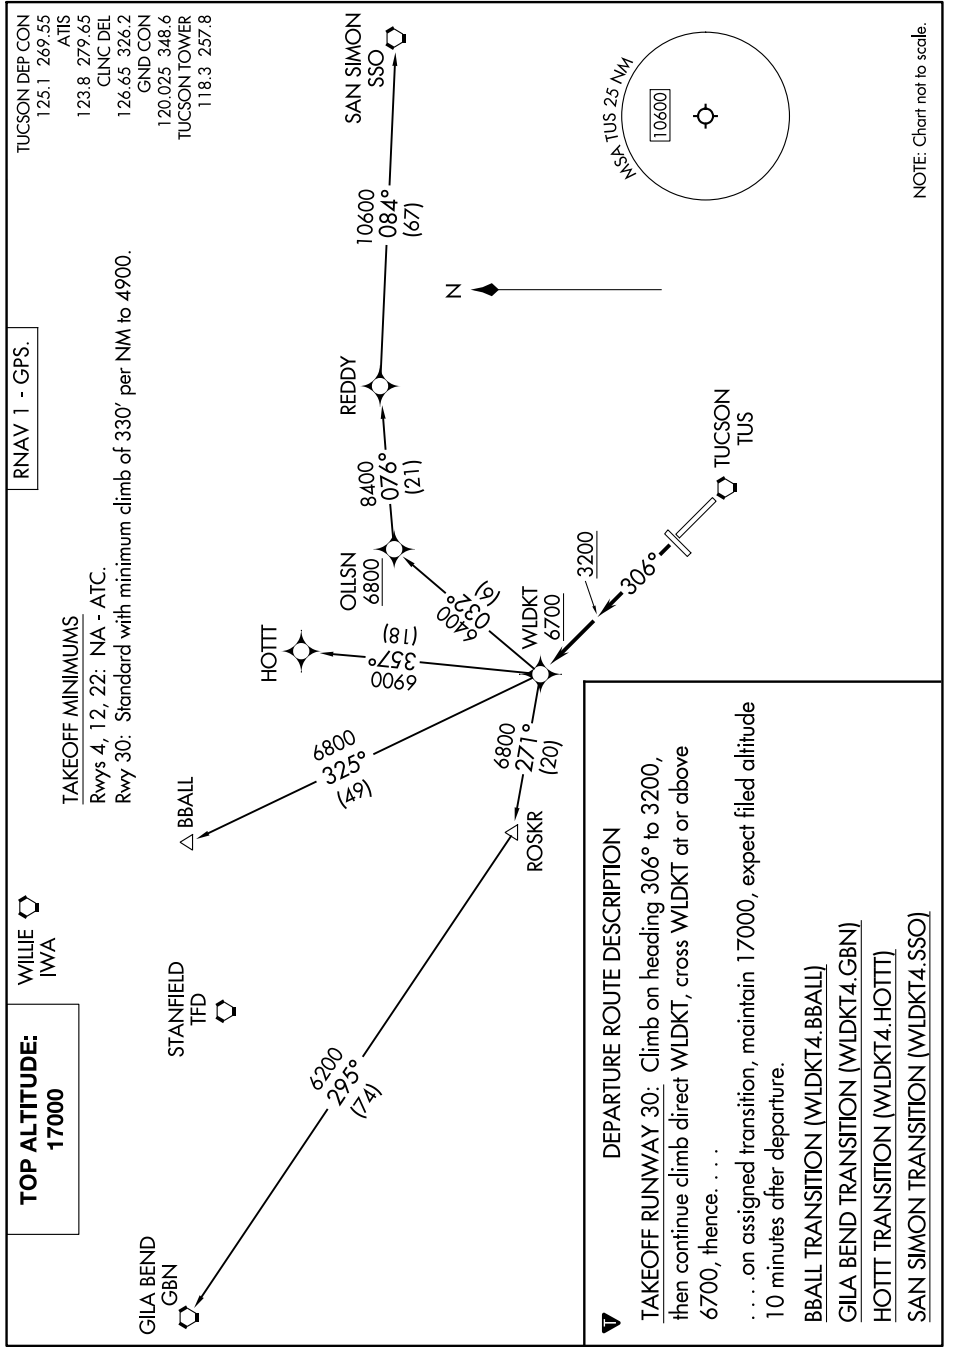

WLDKT FOUR DEPARTURE (RNAV)

AL-430 (FAA)

TUCSON INTL (TUS)
TUCSON, ARIZONA

SW-4, 05 SEP 2024 to 03 OCT 2024

WLDKT FOUR DEPARTURE (RNAV)

TUCSON, ARIZONA
TUCSON INTL (TUS)

SW-4, 05 SEP 2024 to 03 OCT 2024