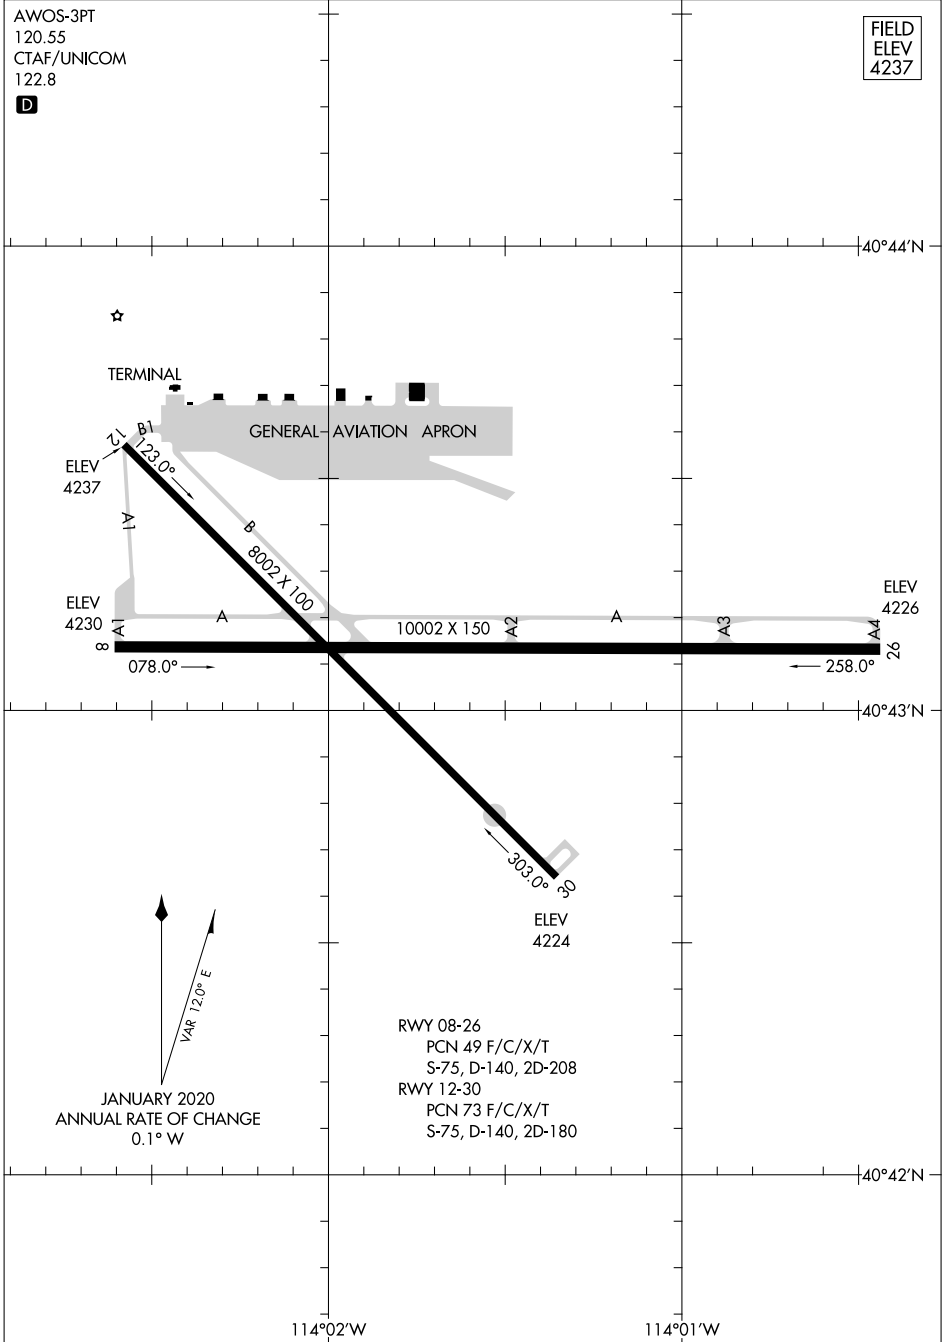

20086

# AIRPORT DIAGRAM

AL-445 (FAA)

WENDOVER (ENV)  
WENDOVER, UTAH

AWOS-3PT  
120.55  
CTAF/UNICOM  
122.8

FIELD  
ELEV  
4237

SW-4, 05 SEP 2024 to 03 OCT 2024

SW-4, 05 SEP 2024 to 03 OCT 2024