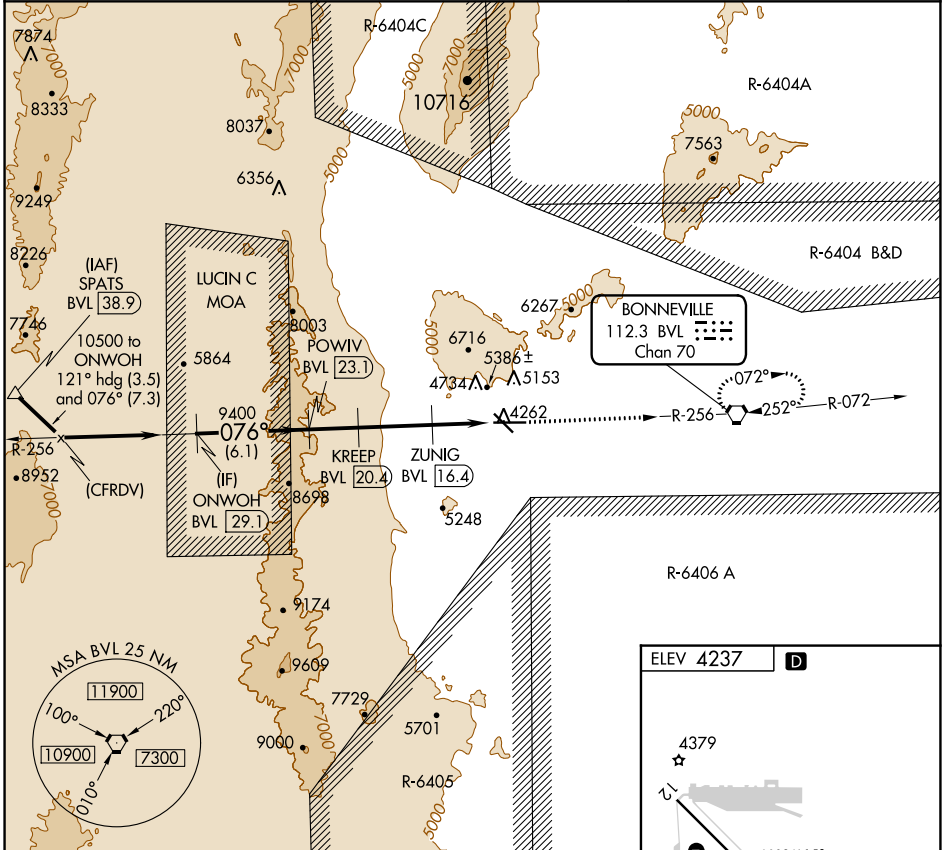

VORTAC BVL 112.3 Chan 70	APP CRS 076°	Rwy ldg TDZE Apt Elev 4237	N/A N/A 4237
--	------------------------	--	---

VOR/DME-B WENDOVER (ENV)

⚠ Circling NA north of Rwy 8-26.
🌡 -13°C

MISSED APPROACH: Climb to 9000 direct BVL VORTAC and hold, continue climb-in-hold to 9000.

AWOS-3PT 120.55	SALT LAKE CENTER 128.55 269.175	UNICOM 122.8 (CTAF)
---------------------------	---	-------------------------------

SW-4, 05 SEP 2024 to 03 OCT 2024

SW-4, 05 SEP 2024 to 03 OCT 2024

CATEGORY	A	B	C	D	E
C CIRCLING	5500-1¼ 1263 (1300-1¼)	5500-1½ 1263 (1300-1½)	5500-3 263 (1300-3)	5700-3	1463 (1500-3)

REIL Rwy 8, 12, 26 and 30 **Ⓛ**
 MIRL Rwy 8-26 and 12-30 **Ⓛ**