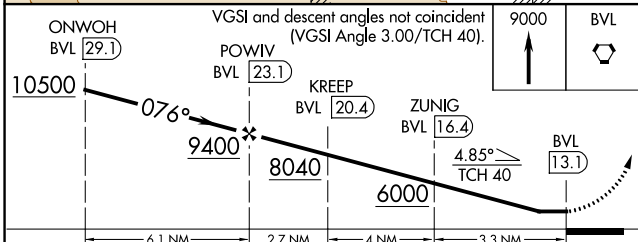

VORTAC BVL 112.3 Chan 70	APP CRS 076°	Rwy ldg TDZE Apt Elev 4237	N/A N/A 4237
--	------------------------	--	---

VOR/DME-B WENDOVER (ENV)

⚠ Circling NA north of Rwy 8-26.
🌡 -13°C

MISSED APPROACH: Climb to 9000 direct BVL VORTAC and hold, continue climb-in-hold to 9000.

AWOS-3PT 120.55	SALT LAKE CENTER 128.55 269.175	UNICOM 122.8 (CTAF)
---------------------------	---	-------------------------------

SW-4, 05 SEP 2024 to 03 OCT 2024

SW-4, 05 SEP 2024 to 03 OCT 2024

CATEGORY	A	B	C	D	E
C CIRCLING	5500-1¼ 1263 (1300-1¼)	5500-1½ 1263 (1300-1½)	5500-3 263 (1300-3)	5700-3	1463 (1500-3)