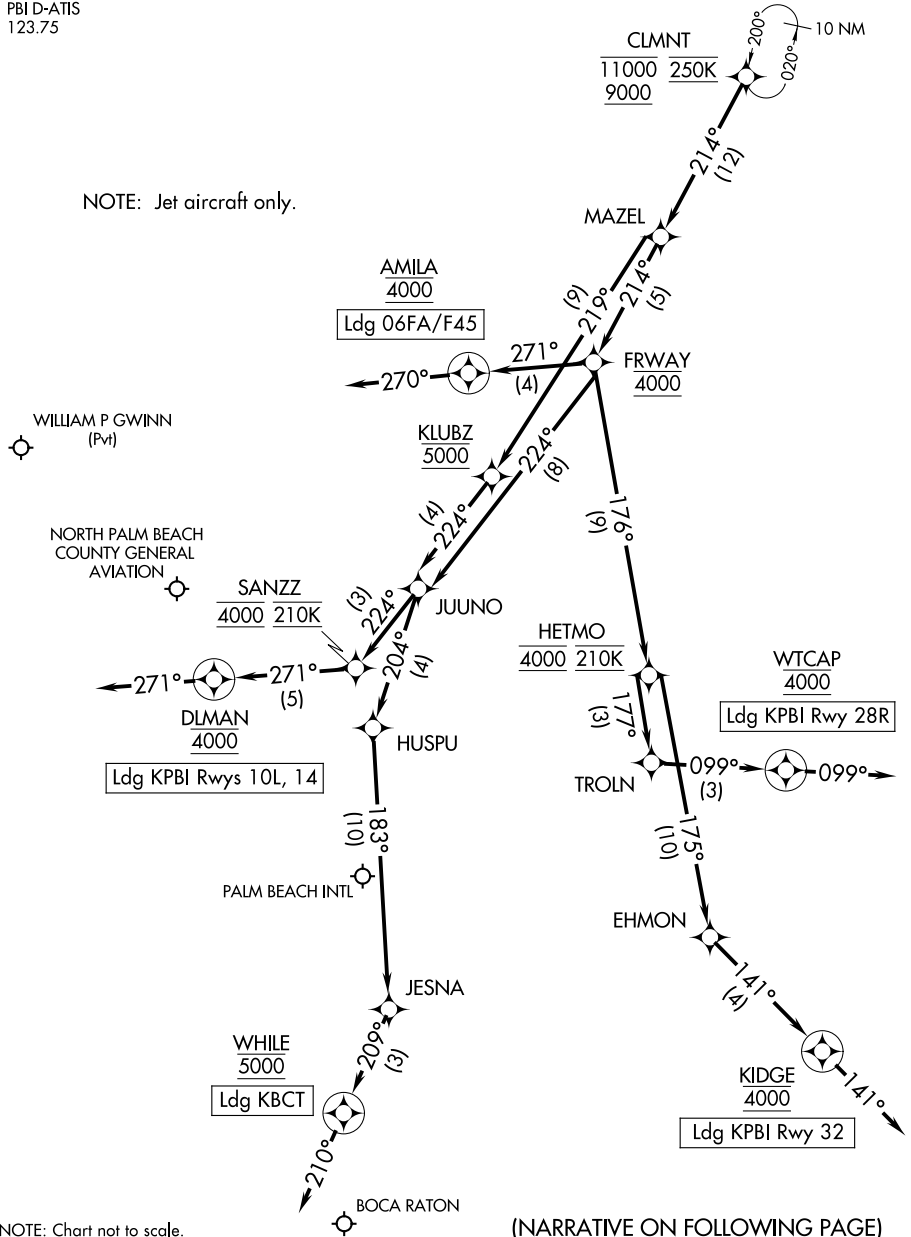

CLMNT TWO ARRIVAL (RNAV) Arrival Routes

WEST PALM BEACH, FLORIDA

PALM BEACH APP CON
124.6 317.4
F45 CTAF
123.075
PBI D-ATIS
123.75

RNAV 1 - DME/DME/IRU or GPS.

RADAR required.

NOTE: Jet aircraft only.

NOTE: Chart not to scale.

(NARRATIVE ON FOLLOWING PAGE)

SE-3, 05 SEP 2024 to 03 OCT 2024

SE-3, 05 SEP 2024 to 03 OCT 2024