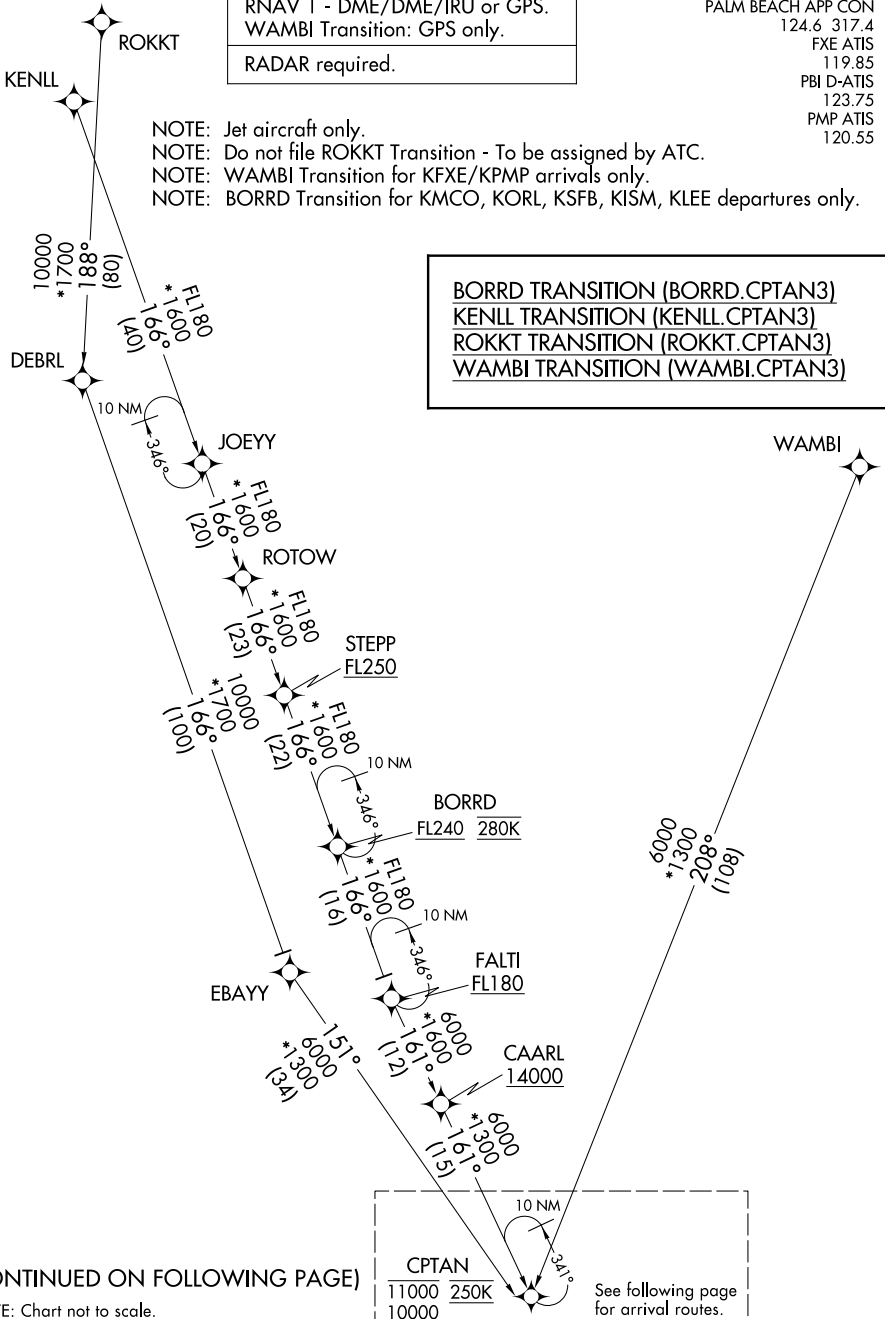

CPTAN THREE ARRIVAL (RNAV) Transition Routes

WEST PALM BEACH, FLORIDA

RNAV 1 - DME/DME/IRU or GPS. WAMBI Transition: GPS only.
RADAR required.

PALM BEACH APP CON
124.6 317.4
FXE ATIS
119.85
PBI D-ATIS
123.75
PMP ATIS
120.55

- NOTE: Jet aircraft only.
- NOTE: Do not file ROKKT Transition - To be assigned by ATC.
- NOTE: WAMBI Transition for KFEX/KPMP arrivals only.
- NOTE: BORRD Transition for KMCO, KORL, KSF, KISM, KLEE departures only.

BORRD TRANSITION (BORRD.CPTAN3)
KENLL TRANSITION (KENLL.CPTAN3)
ROKKT TRANSITION (ROKKT.CPTAN3)
WAMBI TRANSITION (WAMBI.CPTAN3)

(CONTINUED ON FOLLOWING PAGE)

NOTE: Chart not to scale.

CPTAN
11000 250K
10000

See following page for arrival routes.

SE-3, 05 SEP 2024 to 03 OCT 2024

SE-3, 05 SEP 2024 to 03 OCT 2024

CPTAN THREE ARRIVAL (RNAV) Transition Routes

WEST PALM BEACH, FLORIDA