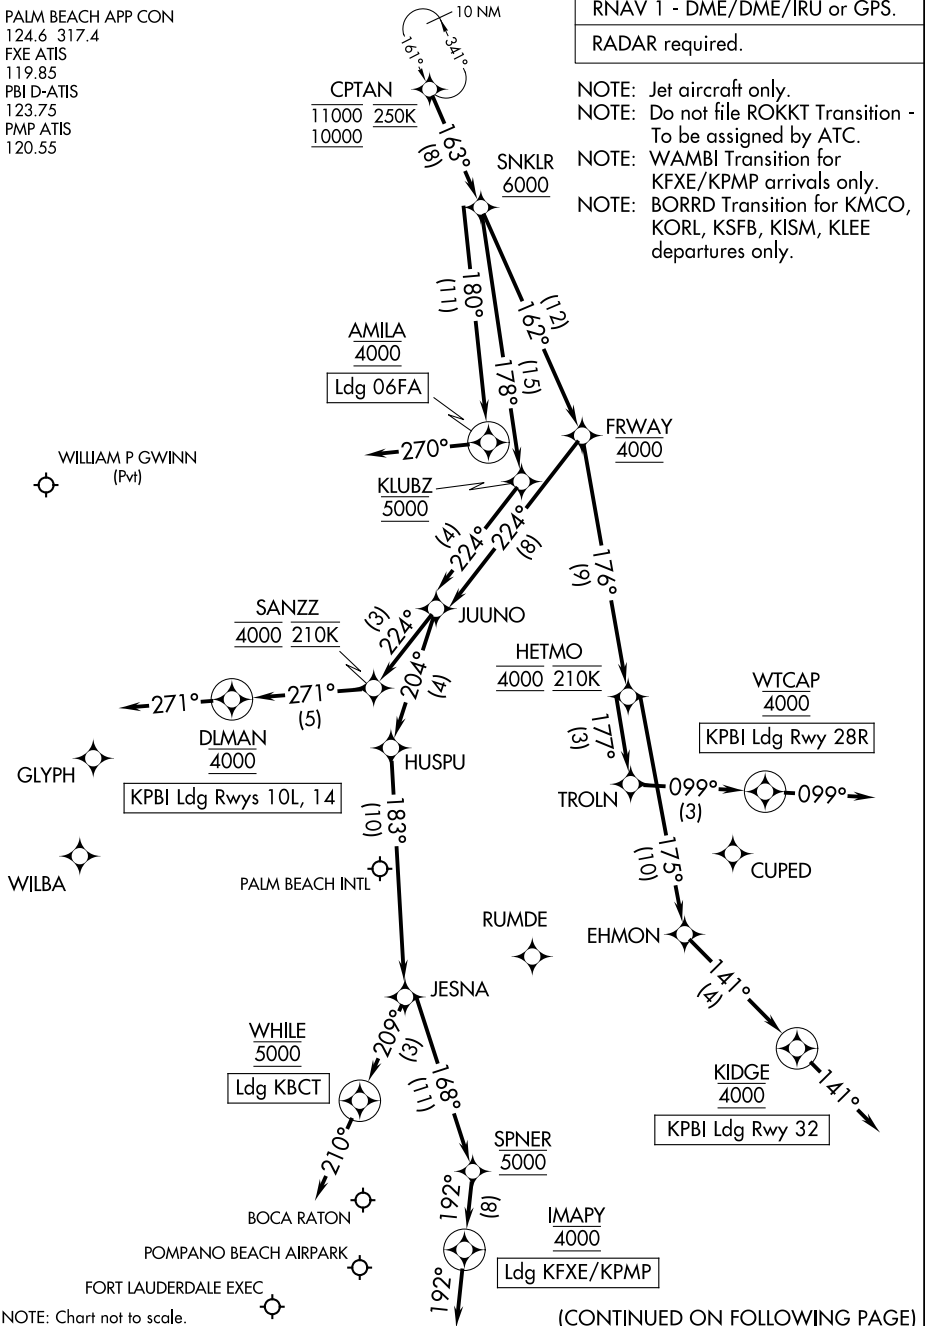

CPTAN THREE ARRIVAL (RNAV) Arrival Routes

WEST PALM BEACH, FLORIDA

PALM BEACH APP CON
124.6 317.4
FXE ATIS
119.85
PBI D-ATIS
123.75
PMP ATIS
120.55

RNAV 1 - DME/DME/IRU or GPS.

RADAR required.

- NOTE: Jet aircraft only.
- NOTE: Do not file ROKKT Transition - To be assigned by ATC.
- NOTE: WAMBI Transition for KFEX/KPMP arrivals only.
- NOTE: BORRD Transition for KMCO, KORL, KSFB, KISM, KLEE departures only.

SE-3, 05 SEP 2024 to 03 OCT 2024

SE-3, 05 SEP 2024 to 03 OCT 2024

NOTE: Chart not to scale.

(CONTINUED ON FOLLOWING PAGE)

CPTAN THREE ARRIVAL (RNAV) Arrival Routes

WEST PALM BEACH, FLORIDA