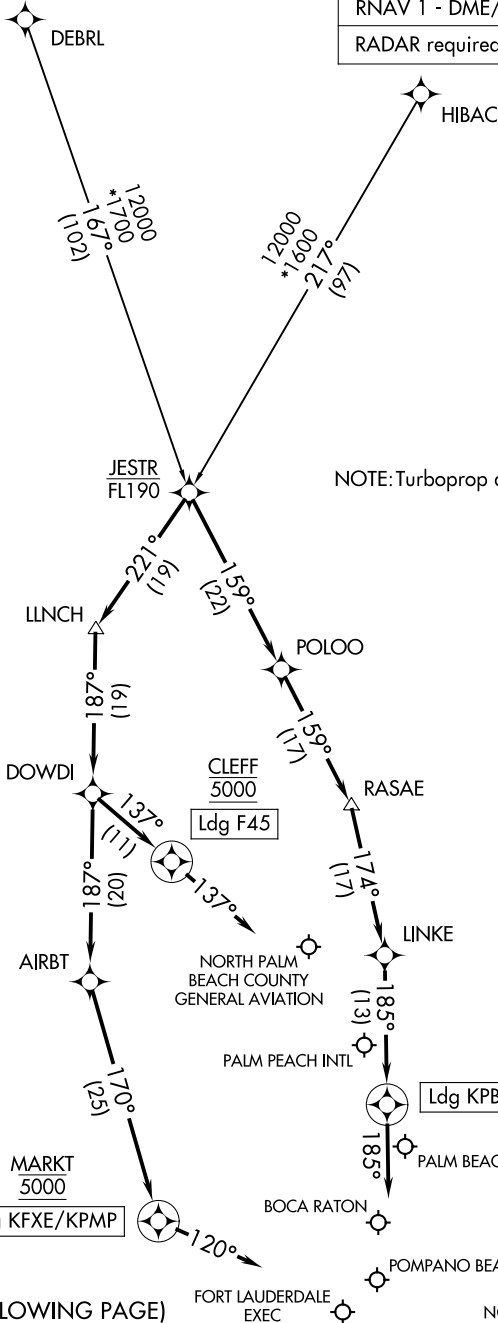

# JESTR ONE ARRIVAL (RNAV)

WEST PALM BEACH, FLORIDA

PALM BEACH APP CON  
 124.6 317.4  
 FXE ATIS  
 119.85  
 PBI D-ATIS  
 123.75  
 PMP ATIS  
 120.55

RNAV 1 - DME/DME/IRU or GPS.

RADAR required.

(NARRATIVE ON FOLLOWING PAGE)

NOTE: Chart not to scale.

# JESTR ONE ARRIVAL (RNAV)

WEST PALM BEACH, FLORIDA