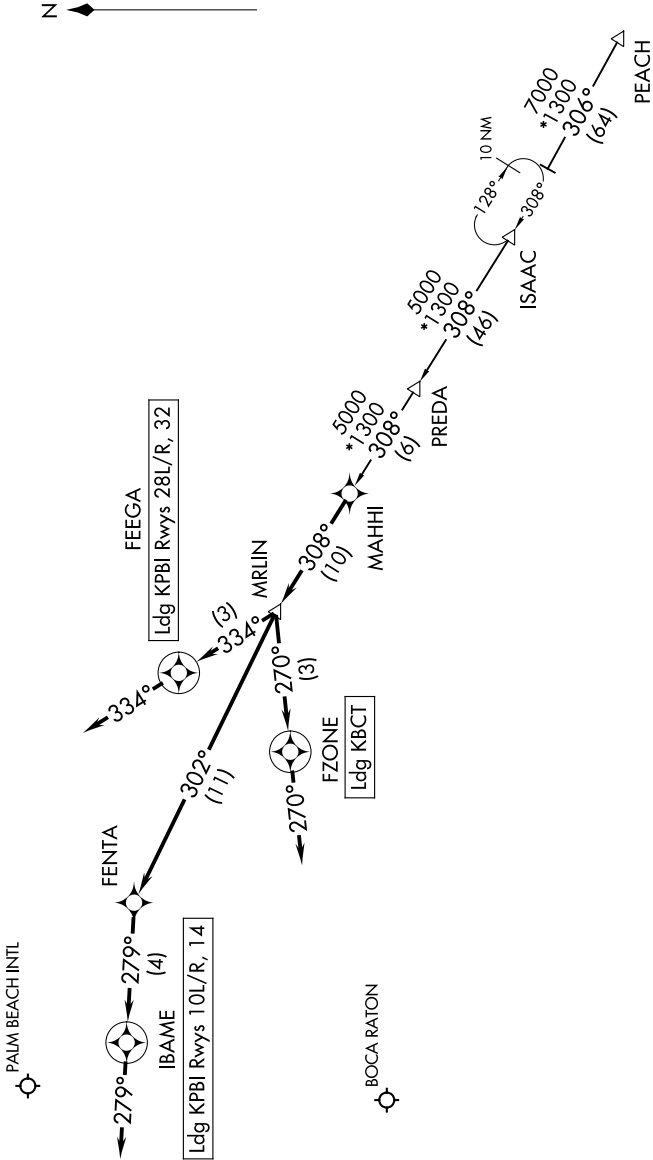

MAHHI THREE ARRIVAL (RNAV)

WEST PALM BEACH, FLORIDA

SE-3, 05 SEP 2024 to 03 OCT 2024

PALM BEACH APP CON
127.35 343.6
PBI D-ATIS
123.75

RNAV 1 - DME/DME/IRU or GPS.
PEACH Transition: GPS.
RADAR required.

(NARRATIVE ON FOLLOWING PAGE)

SE-3, 05 SEP 2024 to 03 OCT 2024

NOTE: Chart not to scale.

MAHHI THREE ARRIVAL (RNAV)

WEST PALM BEACH, FLORIDA