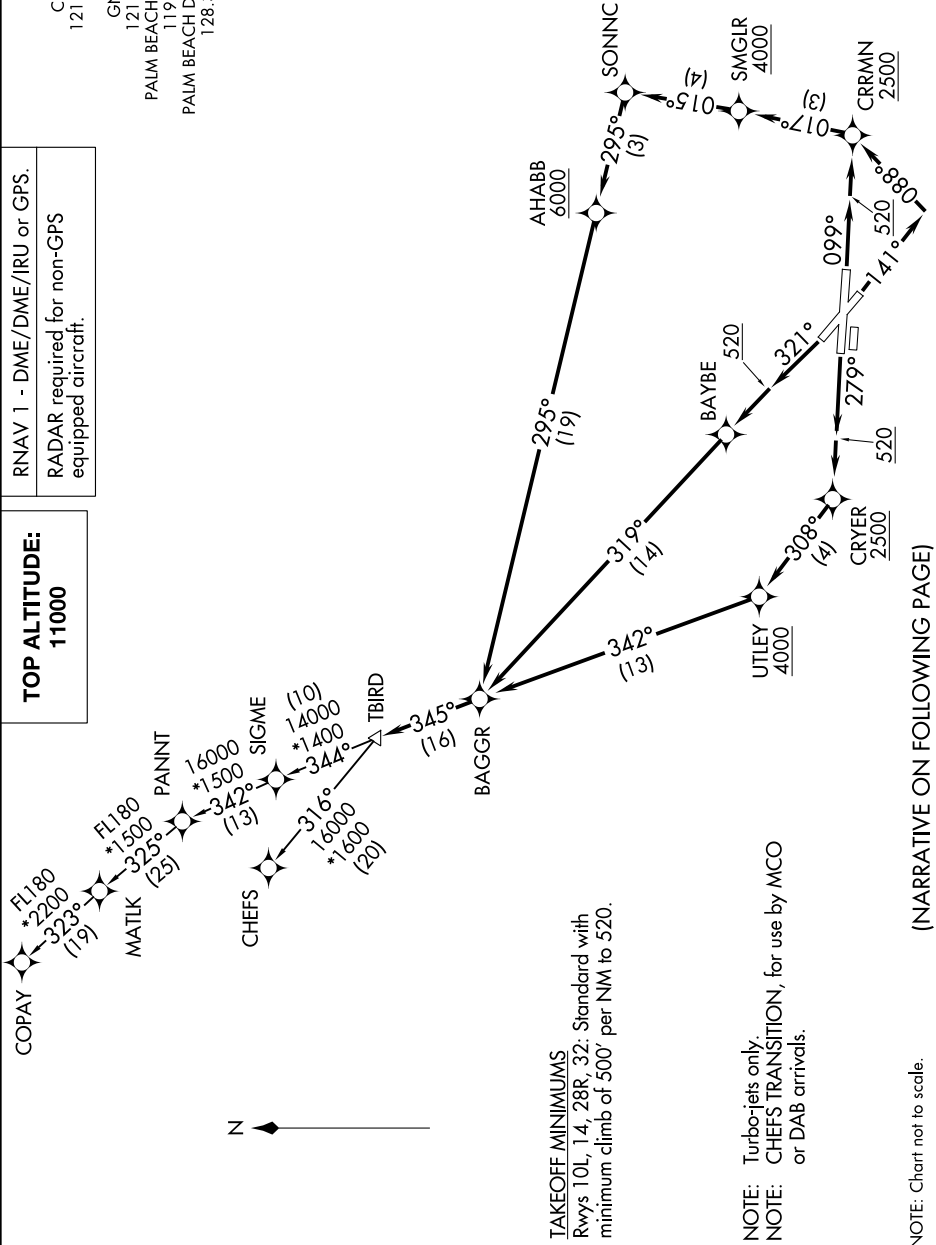

# TBIRD FIVE DEPARTURE (RNAV)

D-ATIS 123.75  
 CLNC DEL 121.6 284.6  
 CPDIC  
 GND CON 121.9 284.6  
 PALM BEACH TOWER 119.1 257.8  
 PALM BEACH DEP CON 128.3 317.4

RNAV 1 - DME/DME/IRU or GPS.  
 RADAR required for non-GPS equipped aircraft.

**TOP ALTITUDE:**  
**11000**

SE-3, 05 SEP 2024 to 03 OCT 2024

SE-3, 05 SEP 2024 to 03 OCT 2024

# TBIRD FIVE DEPARTURE (RNAV)

(TBIRD5.TBIRD) 19MAY22

WEST PALM BEACH, FLORIDA  
PALM BEACH INTL (PBI)