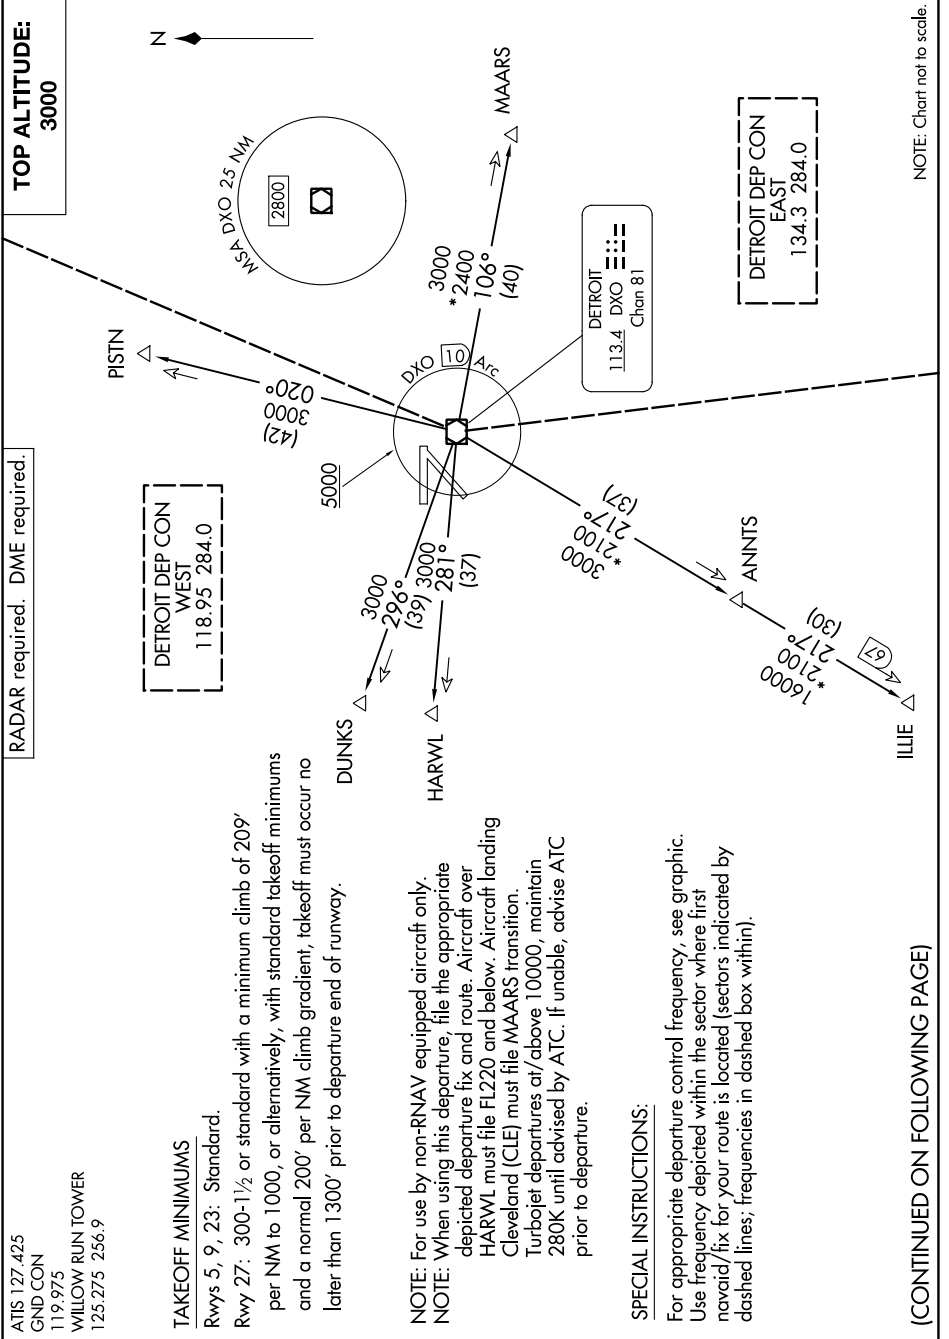

METRO FOUR DEPARTURE

AL-467 (FAA)

WILLOW RUN (YIP)
DETROIT, MICHIGAN

EC-1, 05 SEP 2024 to 03 OCT 2024

EC-1, 05 SEP 2024 to 03 OCT 2024

(CONTINUED ON FOLLOWING PAGE)