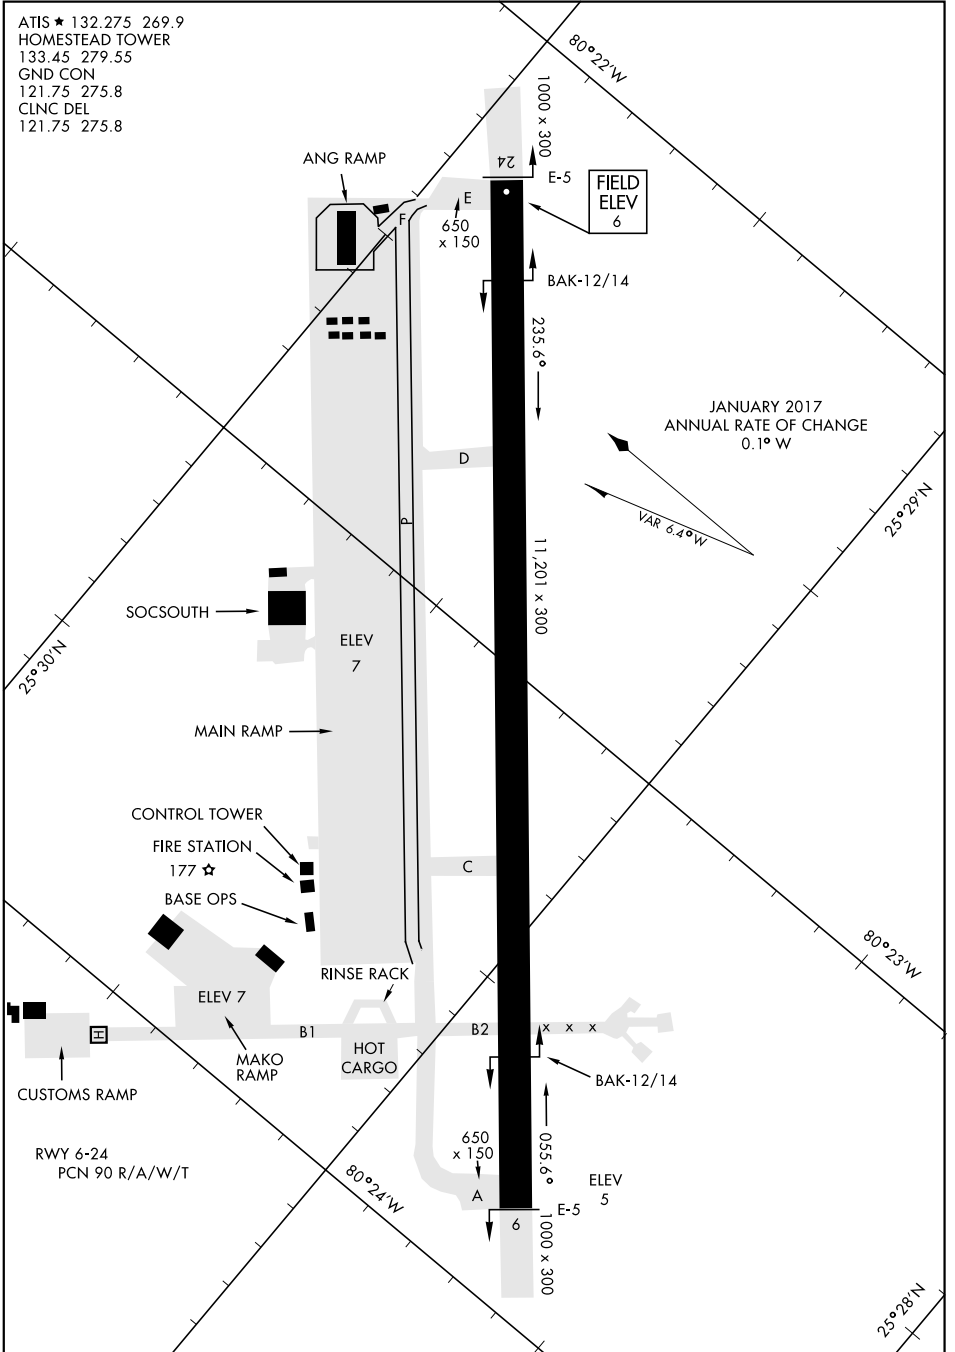

17005

# AIRPORT DIAGRAM

AFD-494 [USAF]

HOMESTEAD ARB (KHST)

HOMESTEAD, FLORIDA

ATIS ★ 132.275 269.9  
 HOMESTEAD TOWER  
 133.45 279.55  
 GND CON  
 121.75 275.8  
 CLNC DEL  
 121.75 275.8

SE-3, 05 SEP 2024 to 03 OCT 2024

SE-3, 05 SEP 2024 to 03 OCT 2024