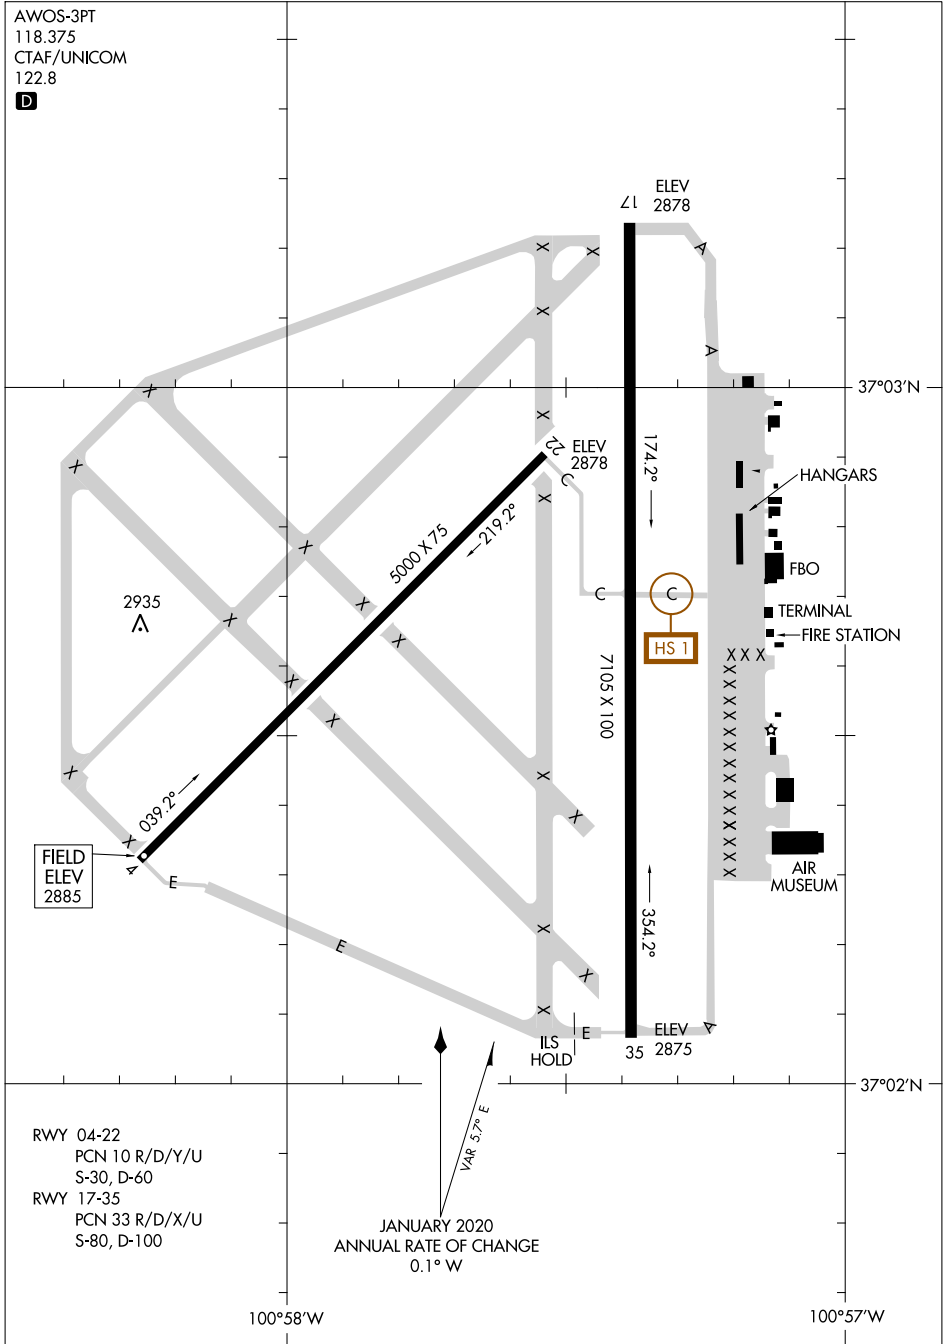

22251

AIRPORT DIAGRAM

AL-498 (FAA)

LIBERAL MID-AMERICA RGNL (LBL)
LIBERAL, KANSAS

AWOS-3PT
118.375
CTAF/UNICOM
122.8

NC-2, 05 SEP 2024 to 03 OCT 2024

NC-2, 05 SEP 2024 to 03 OCT 2024

RWY 04-22
PCN 10 R/D/Y/U
S-30, D-60

RWY 17-35
PCN 33 R/D/X/U
S-80, D-100

VAR 5.7° E
JANUARY 2020
ANNUAL RATE OF CHANGE
0.1° W

AIRPORT DIAGRAM

22251

LIBERAL, KANSAS
LIBERAL MID-AMERICA RGNL (LBL)