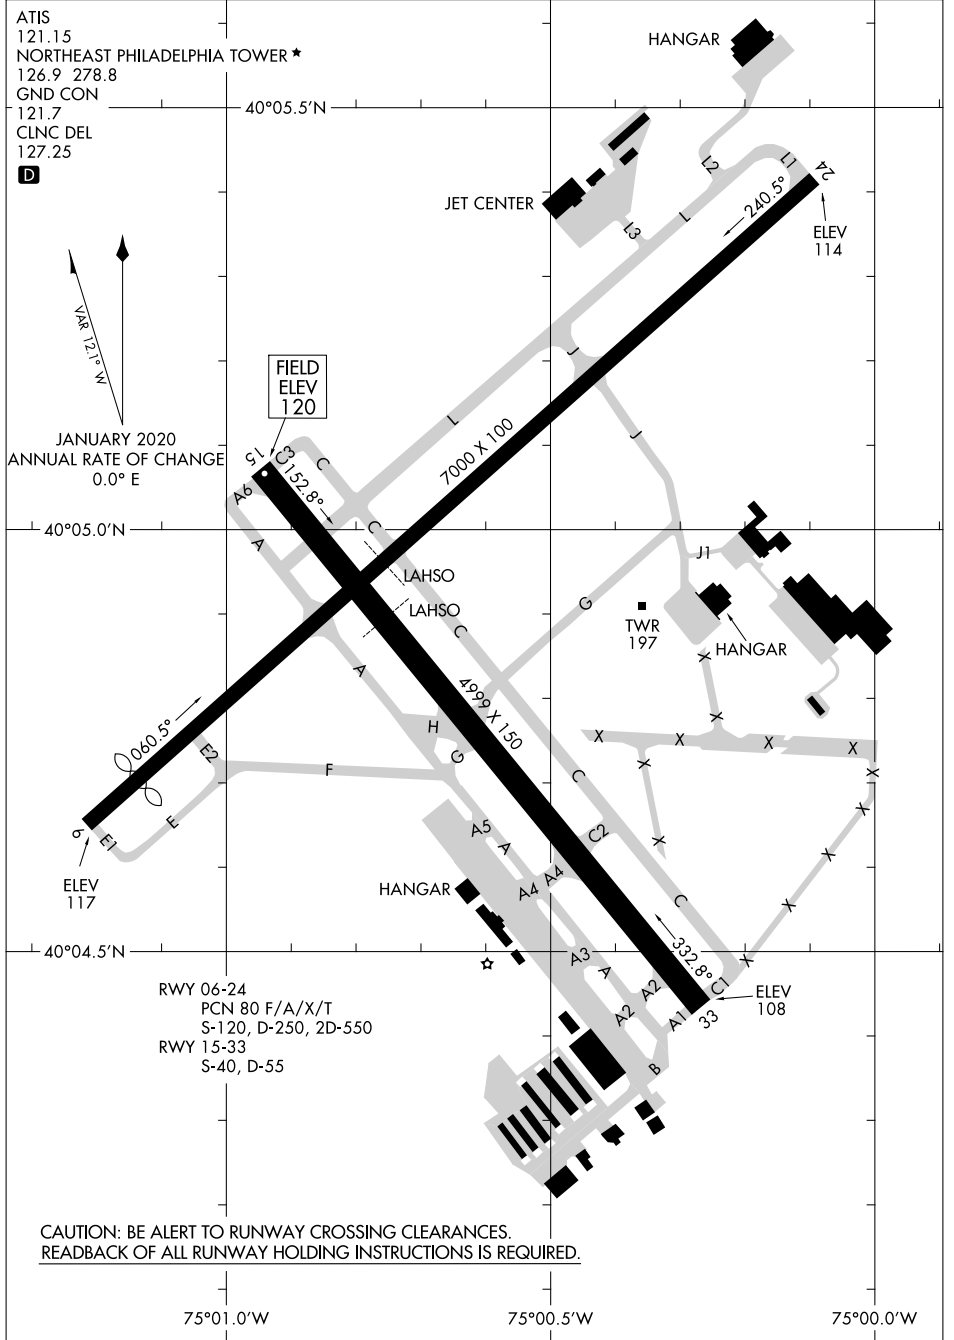

23110

AIRPORT DIAGRAM

AL-528 (FAA)

NORTHEAST PHILADELPHIA (PNE)
PHILADELPHIA, PENNSYLVANIA

NE-4, 05 SEP 2024 to 03 OCT 2024

NE-4, 05 SEP 2024 to 03 OCT 2024

AIRPORT DIAGRAM

23110

PHILADELPHIA, PENNSYLVANIA
NORTHEAST PHILADELPHIA (PNE)