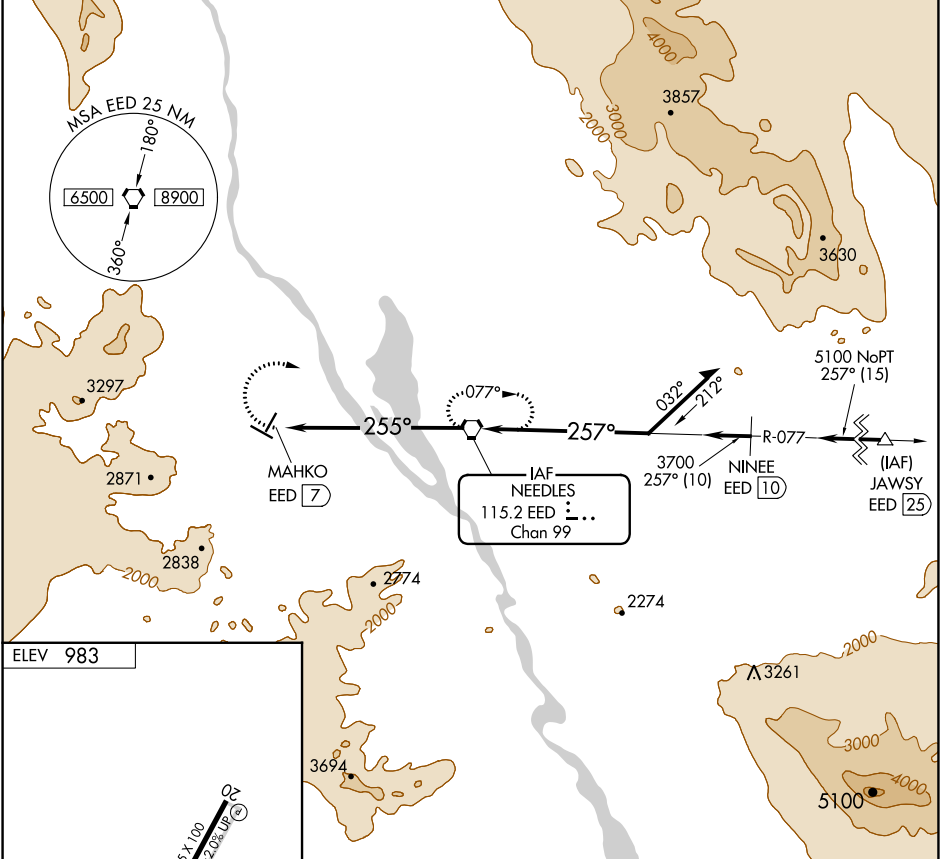

VORTAC EED 115.2 Chan 99	APP CRS 255°	Rwy Idg TDZE Apt Elev	N/A N/A 983
--	------------------------	-----------------------------	--

VOR-A NEEDLES (EED)

⚠ Circling NA for Cats C and D south of Rwy 11-29. **⚠** MISSED APPROACH: Climbing right turn to 6000 direct EED VORTAC and hold.

ASOS 128.325	LOS ANGELES CENTER 134.65 360.65	UNICOM 123.0 (CTAF)
------------------------	--	-------------------------------

MIRL Rwys 2-20 and 11-29
REIL Rwys 11 and 29

FAF to MAP 7 NM					
Knots	60	90	120	150	180
Min:Sec	7:00	4:40	3:30	2:48	2:20

CATEGORY	A	B	C	D
CIRCLING	1560-1 577 (600-1)	1680-1 697 (700-1)	1680-2 697 (700-2)	1960-3 977 (1000-3)

SW-3, 05 SEP 2024 to 03 OCT 2024

SW-3, 05 SEP 2024 to 03 OCT 2024