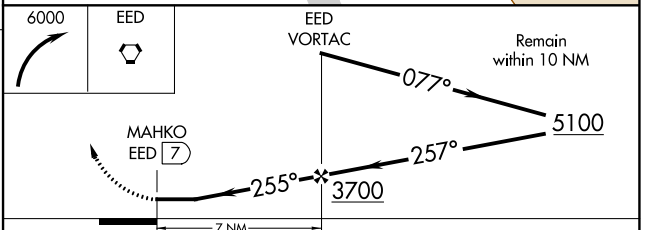

VORTAC EED 115.2 Chan 99	APP CRS 255°	Rwy Idg TDZE Apt Elev	N/A N/A 983
--	------------------------	-----------------------------	--

VOR-A NEEDLES (EED)

⚠ Circling NA for Cats C and D south of Rwy 11-29. **⚠** MISSED APPROACH: Climbing right turn to 6000 direct EED VORTAC and hold.

ASOS 128.325	LOS ANGELES CENTER 134.65 360.65	UNICOM 123.0 (CTAF)
------------------------	--	-------------------------------

MIRL Rwys 2-20 and 11-29
REIL Rwys 11 and 29

FAF to MAP 7 NM					
Knots	60	90	120	150	180
Min:Sec	7:00	4:40	3:30	2:48	2:20

CATEGORY	A	B	C	D
CIRCLING	1560-1 577 (600-1)	1680-1 697 (700-1)	1680-2 697 (700-2)	1960-3 977 (1000-3)

SW-3, 05 SEP 2024 to 03 OCT 2024

SW-3, 05 SEP 2024 to 03 OCT 2024