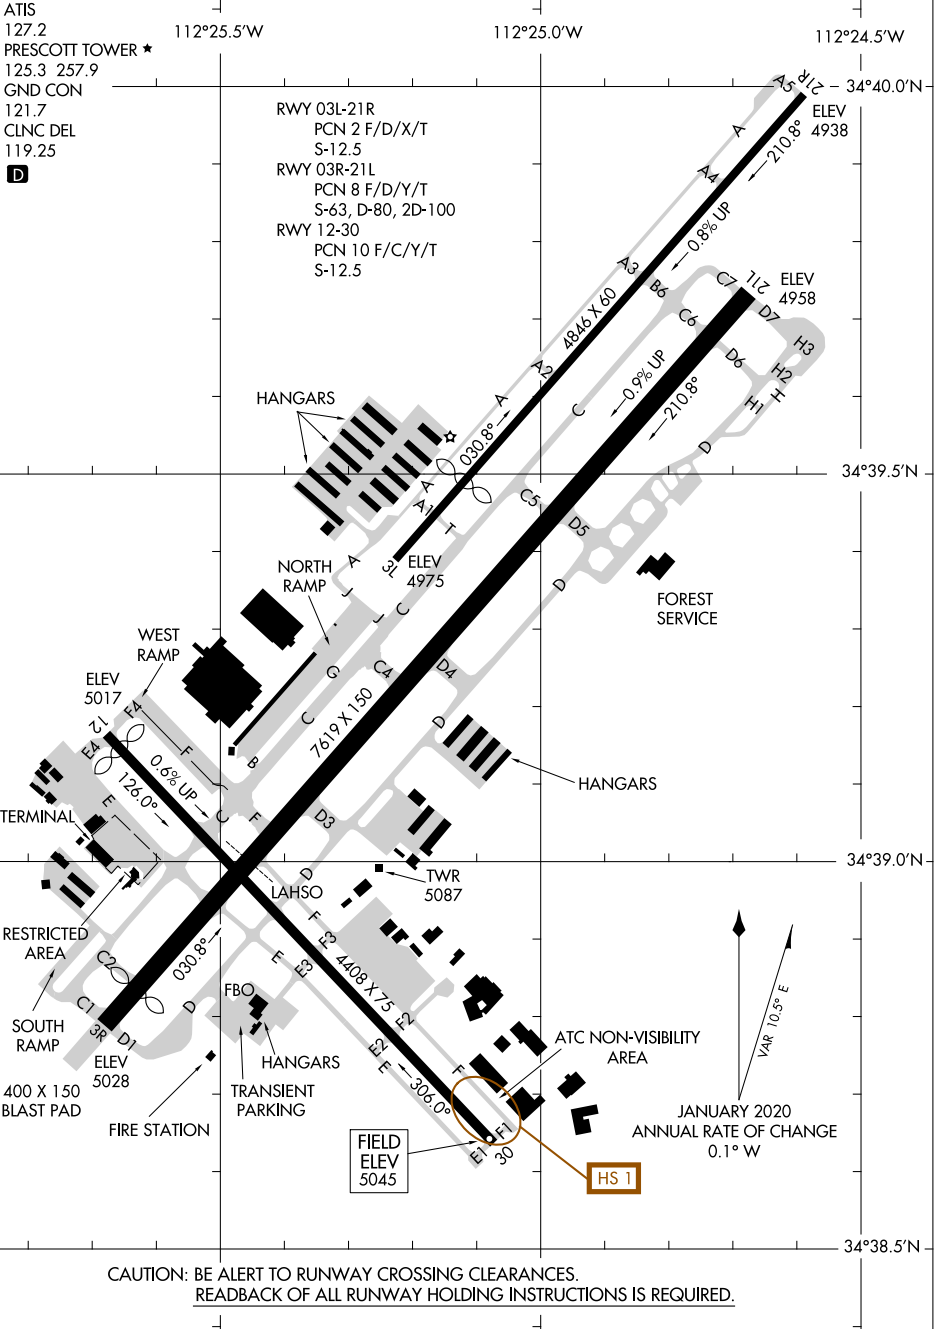

# AIRPORT DIAGRAM

PRESCOTT RGNL - ERNEST A LOVE FLD (P.R.C)  
AL-546 (FAA) PRESCOTT, ARIZONA

CAUTION: BE ALERT TO RUNWAY CROSSING CLEARANCES.  
READBACK OF ALL RUNWAY HOLDING INSTRUCTIONS IS REQUIRED.