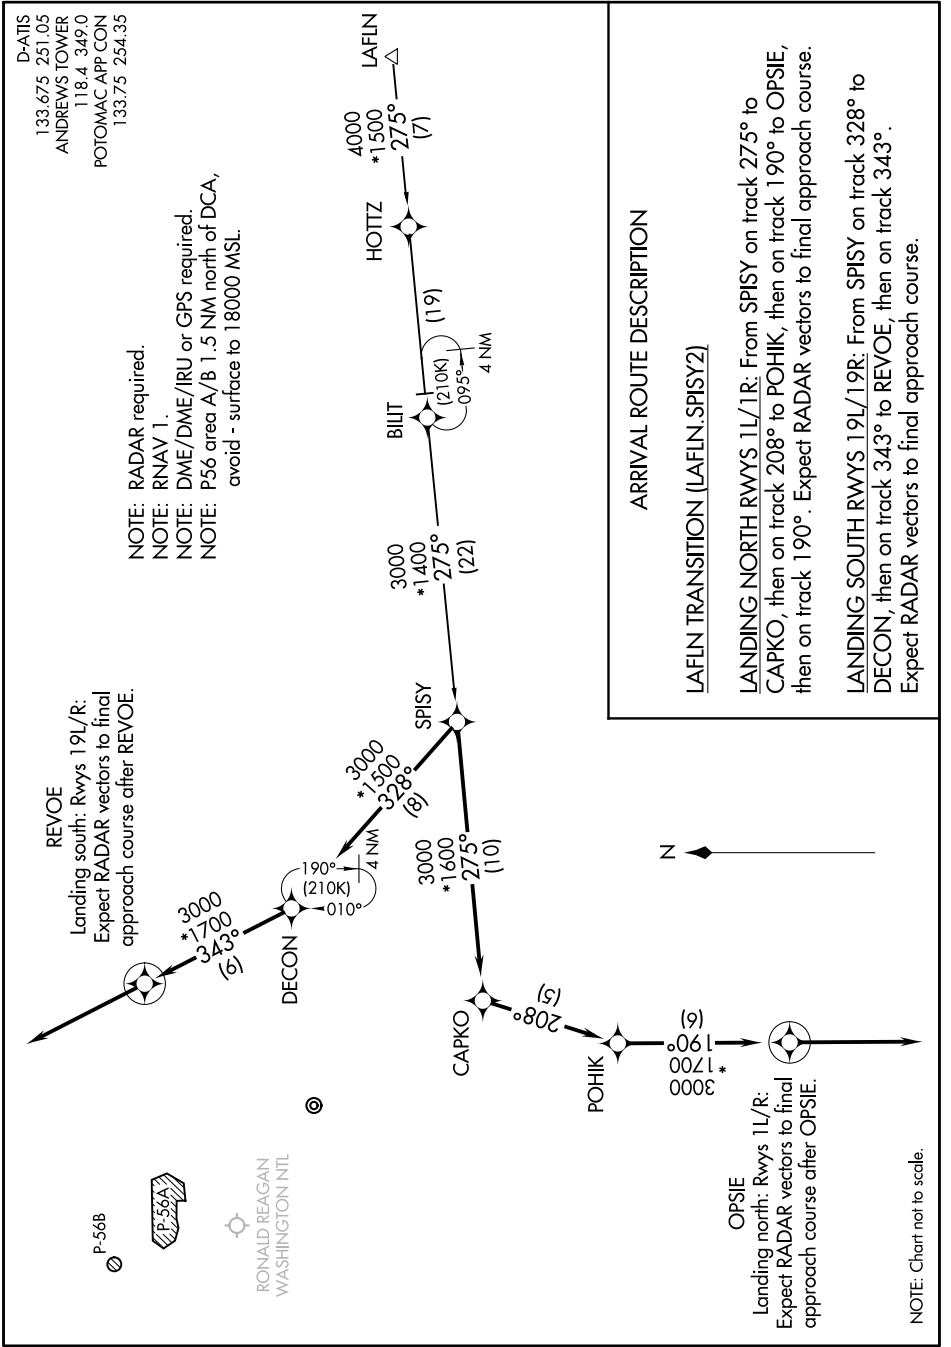

SPISY TWO ARRIVAL (RNAV)

CAMP SPRINGS, MARYLAND

NE-3, 05 SEP 2024 to 03 OCT 2024

NE-3, 05 SEP 2024 to 03 OCT 2024

SPISY TWO ARRIVAL (RNAV)

CAMP SPRINGS, MARYLAND