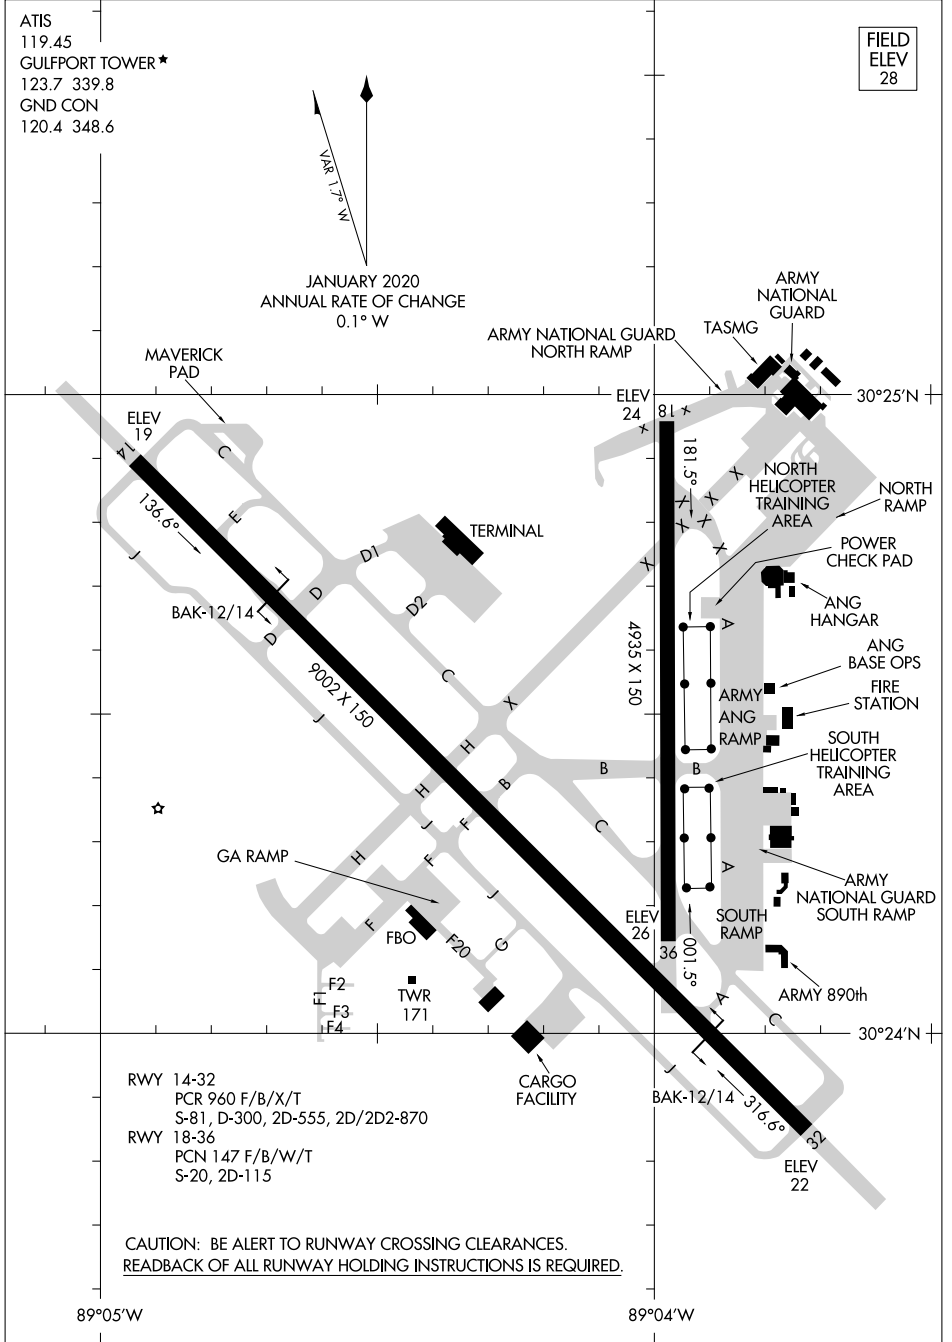

AIRPORT DIAGRAM

AL-576 (FAA)

GULFPORT-BILOXI INTL (GPT)
GULFPORT, MISSISSIPPI

SC-4, 05 SEP 2024 to 03 OCT 2024

SC-4, 05 SEP 2024 to 03 OCT 2024

AIRPORT DIAGRAM

GULFPORT, MISSISSIPPI
GULFPORT-BILOXI INTL (GPT)