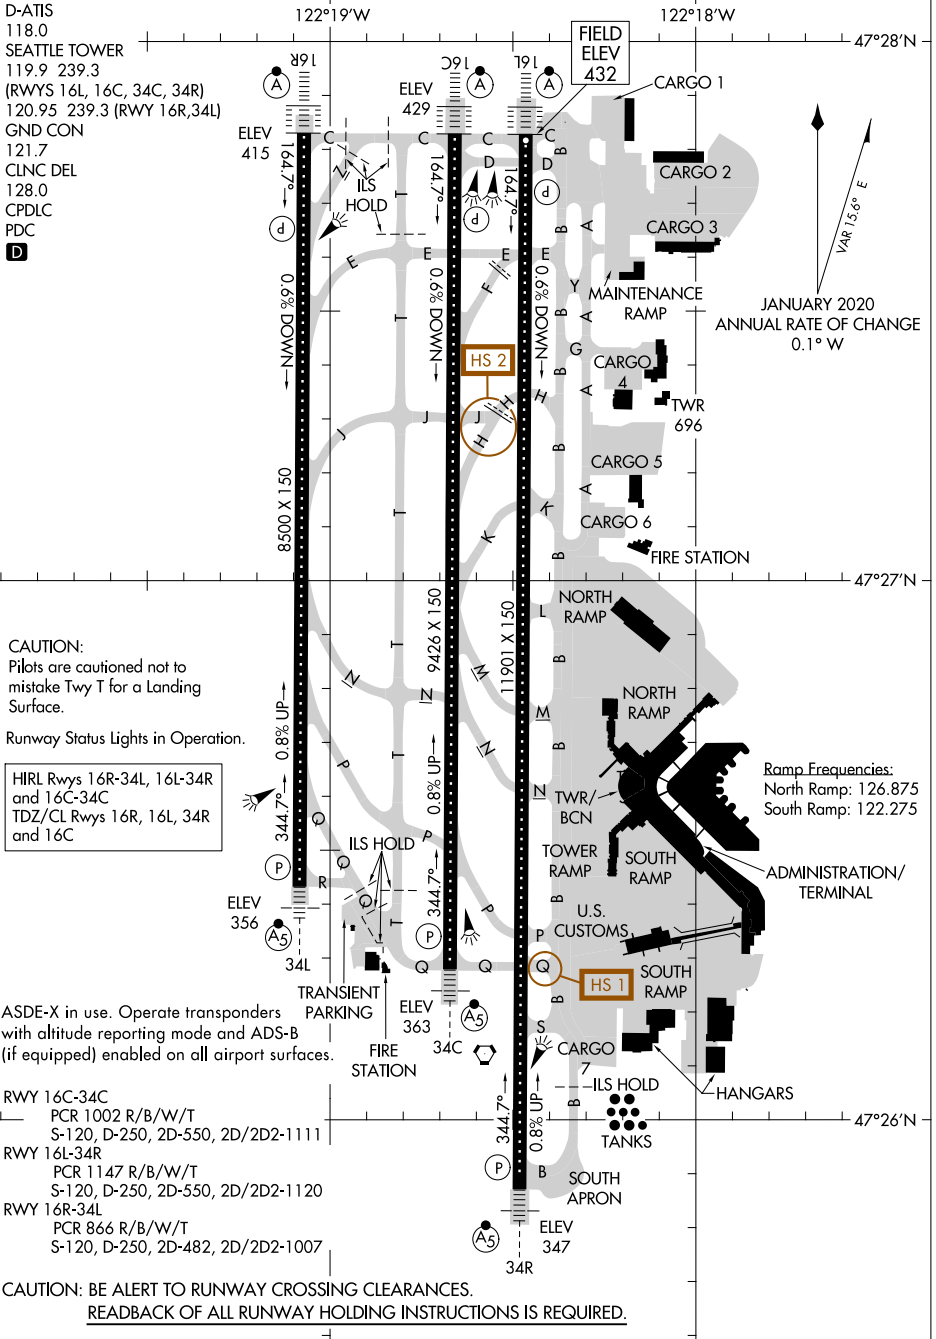

# AIRPORT DIAGRAM

AL-582 (FAA)

SEATTLE-TACOMA INTL (SEA)  
SEATTLE, WASHINGTON

NW-1, 05 SEP 2024 to 03 OCT 2024

NW-1, 05 SEP 2024 to 03 OCT 2024

# AIRPORT DIAGRAM

SEATTLE, WASHINGTON  
SEATTLE-TACOMA INTL (SEA)