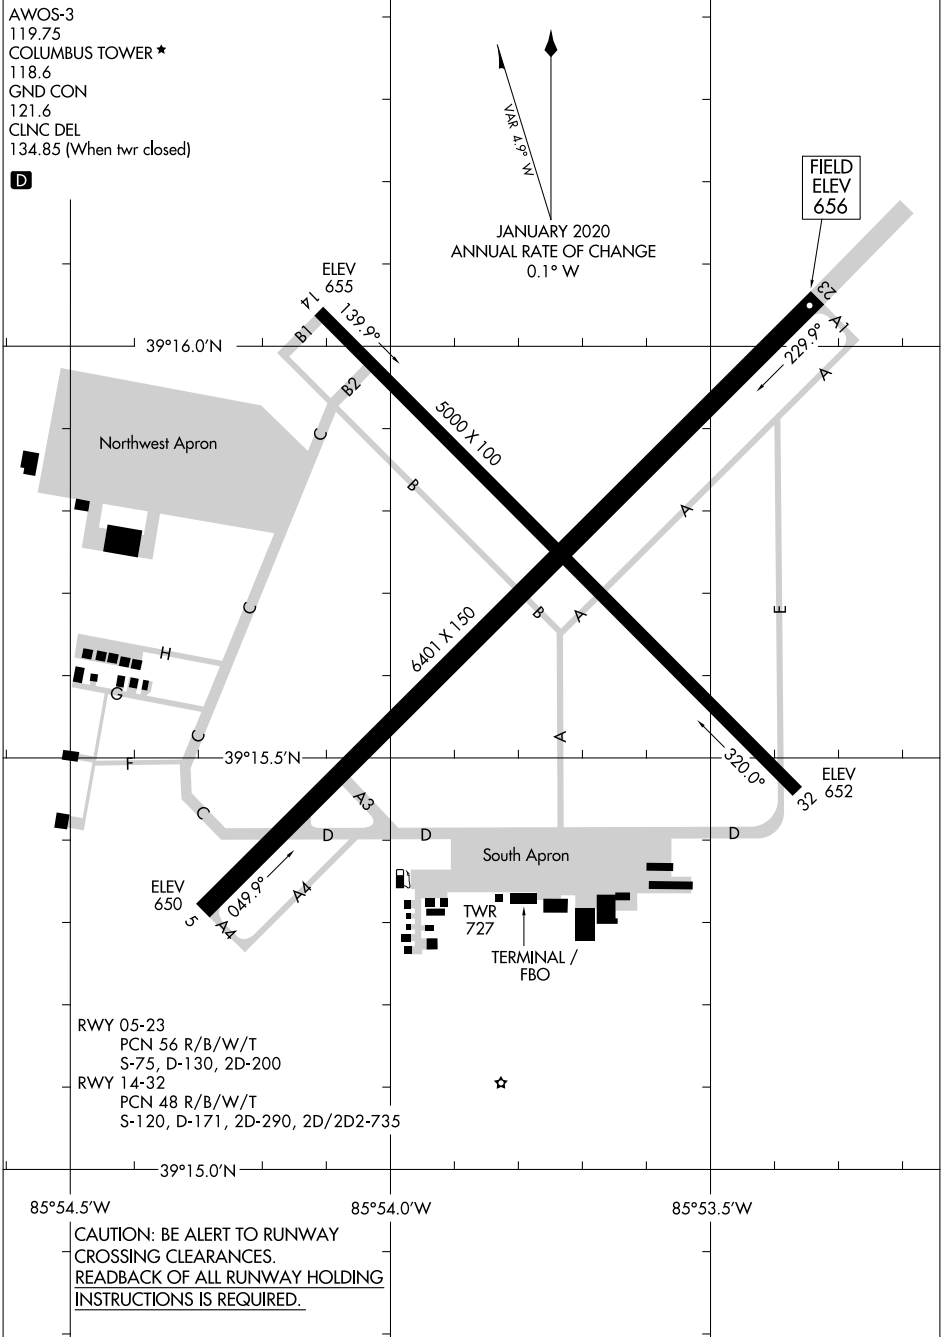

AIRPORT DIAGRAM

COLUMBUS MUNI (BAK)
COLUMBUS, INDIANA

AL-594 (FAA)

EC-2, 05 SEP 2024 to 03 OCT 2024

EC-2, 05 SEP 2024 to 03 OCT 2024

AIRPORT DIAGRAM

COLUMBUS, INDIANA
COLUMBUS MUNI (BAK)