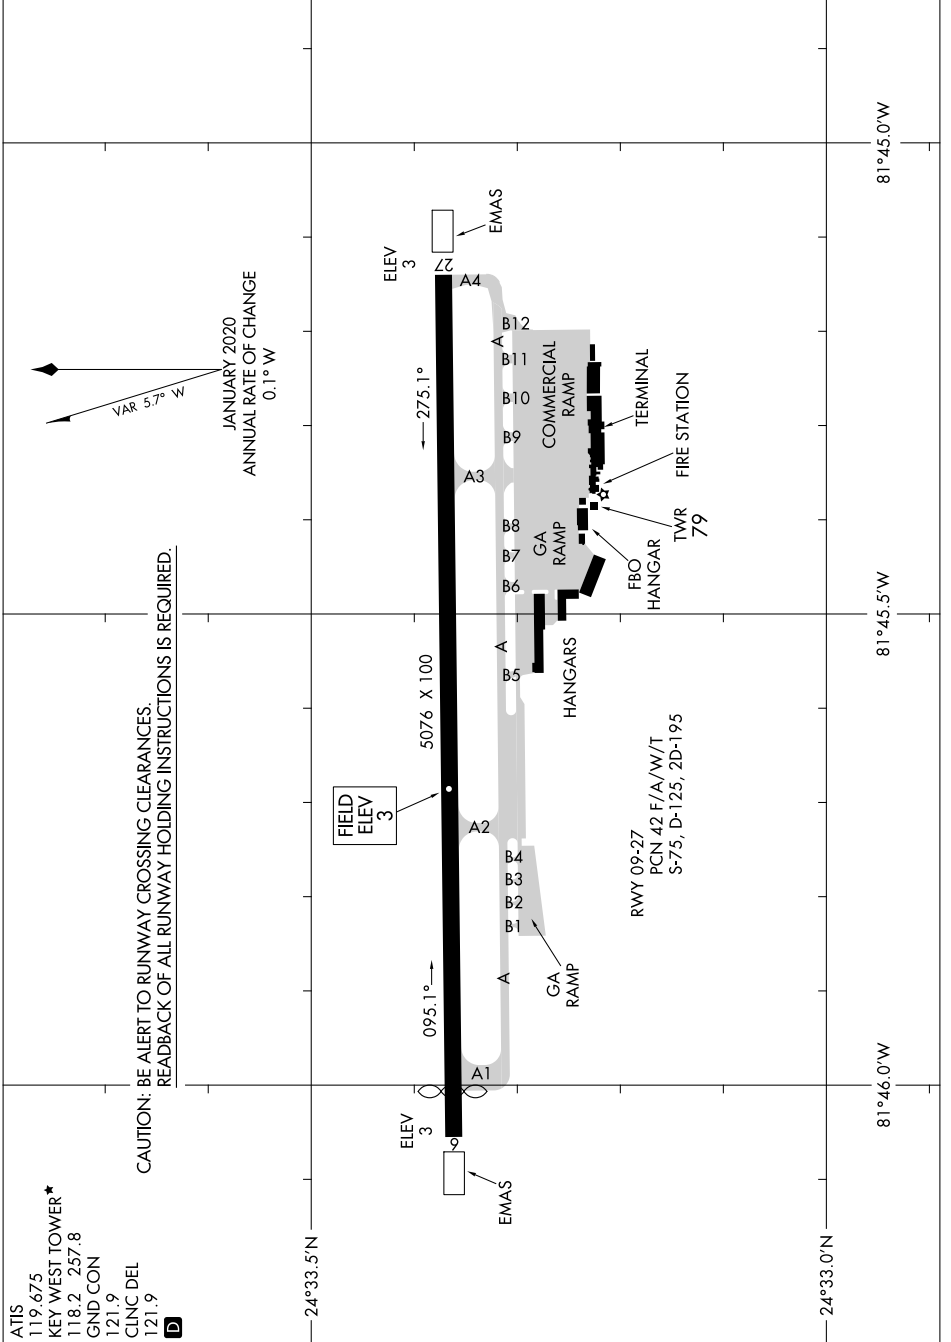

# AIRPORT DIAGRAM

AL-606 (FAA)

KEY WEST INTL (EYW)  
KEY WEST, FLORIDA

SE-3, 05 SEP 2024 to 03 OCT 2024

SE-3, 05 SEP 2024 to 03 OCT 2024