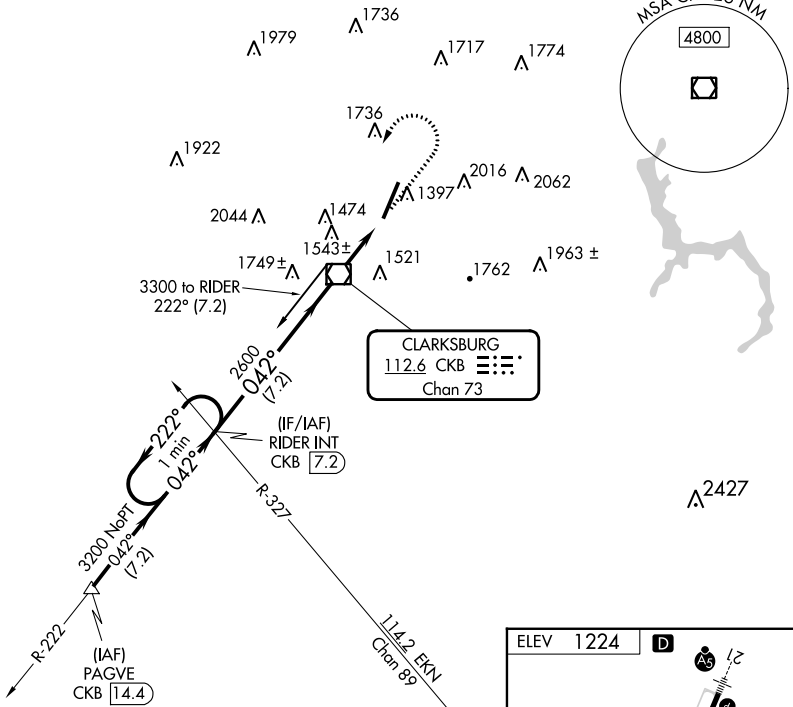

VOR/DME CKB 112.6 Chan 73	APP CRS 042°	Rwy Idg TDZE Apt Elev N/A N/A 1224
---	------------------------	--

VOR-A

NORTH CENTRAL WEST VIRGINIA (CKB)

▼ When local altimeter setting not received, Use Morgantown altimeter
▲

MISSED APPROACH: Climb to 2400, then climbing left turn to 3200 direct CKB VOR/DME and via CKB VOR/DME R-222 to RIDER INT/CKB 7.2 DME and hold.

ATIS 127.825	CLARKSBURG APP CON* 121.15 284.65	CLARKSBURG TOWER* 126.7 (CTAF) 257.925	GND CON 121.9	UNICOM 123.0
------------------------	---	--	-------------------------	------------------------

NE-4, 05 SEP 2024 to 03 OCT 2024

NE-4, 05 SEP 2024 to 03 OCT 2024

CATEGORY	A	B	C	D	FAF to MAP 2.6 NM					
	1940-1 716 (800-1)	2040-1¼ 816 (900-1¼)	2320-3	1096 (1100-3)	Knots	60	90	120	150	180
C CIRCLING					Min:Sec	2:36	1:44	1:18	1:02	0:52