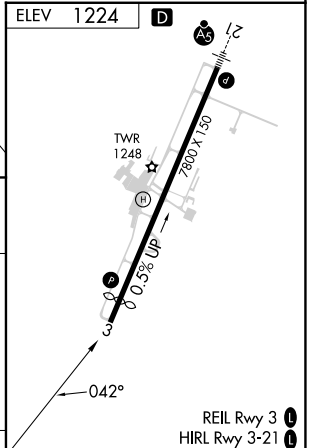

VOR/DME CKB 112.6 Chan 73	APP CRS 042°	Rwy Idg TDZE Apt Elev N/A N/A 1224
---	------------------------	--

VOR-A

NORTH CENTRAL WEST VIRGINIA (CKB)

▼ When local altimeter setting not received, Use Morgantown altimeter
▲

MISSED APPROACH: Climb to 2400, then climbing left turn to 3200 direct CKB VOR/DME and via CKB VOR/DME R-222 to RIDER INT/CKB 7.2 DME and hold.

ATIS 127.825	CLARKSBURG APP CON* 121.15 284.65	CLARKSBURG TOWER* 126.7 (CTAF) 257.925	GND CON 121.9	UNICOM 123.0
------------------------	---	--	-------------------------	------------------------

NE-4, 05 SEP 2024 to 03 OCT 2024

NE-4, 05 SEP 2024 to 03 OCT 2024

CATEGORY	A	B	C	D	FAF to MAP 2.6 NM					
	1940-1 716 (800-1)	2040-1¼ 816 (900-1¼)	2320-3	1096 (1100-3)	Knots	60	90	120	150	180
C CIRCLING					Min:Sec	2:36	1:44	1:18	1:02	0:52