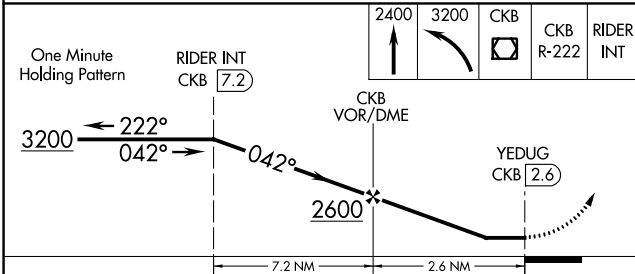

VOR/DME CKB 112.6 Chan 73	APP CRS 042°	Rwy Idg TDZE Apt Elev N/A N/A 1224
---	------------------------	--

VOR-A

NORTH CENTRAL WEST VIRGINIA (CKB)

▼ When local altimeter setting not received, Use Morgantown altimeter
▲

MISSED APPROACH: Climb to 2400, then climbing left turn to 3200 direct CKB VOR/DME and via CKB VOR/DME R-222 to RIDER INT/CKB 7.2 DME and hold.

ATIS 127.825	CLARKSBURG APP CON* 121.15 284.65	CLARKSBURG TOWER* 126.7 (CTAF) 257.925	GND CON 121.9	UNICOM 123.0
------------------------	---	--	-------------------------	------------------------

NE-4, 05 SEP 2024 to 03 OCT 2024

NE-4, 05 SEP 2024 to 03 OCT 2024

CATEGORY	A	B	C	D	FAF to MAP 2.6 NM					
	1940-1 716 (800-1)	2040-1¼ 816 (900-1¼)	2320-3	1096 (1100-3)	Knots	60	90	120	150	180
C CIRCLING					Min:Sec	2:36	1:44	1:18	1:02	0:52