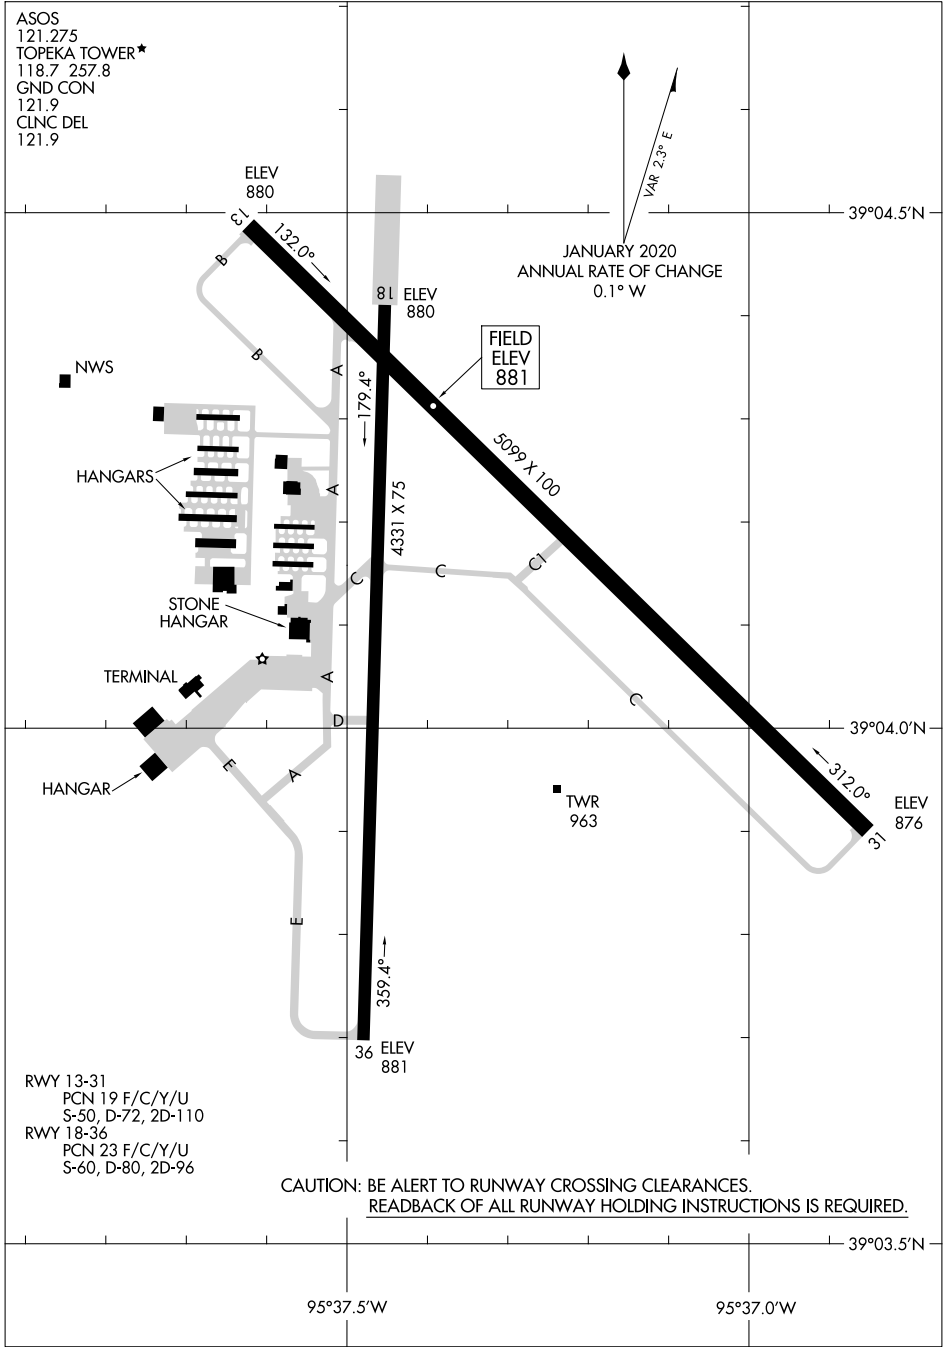

22307

AIRPORT DIAGRAM

AL-620 (FAA)

PHILIP BILLARD MUNI (TOP)
TOPEKA, KANSAS

ASOS
121.275
TOPEKA TOWER*
118.7 257.8
GND CON
121.9
CLNC DEL
121.9

JANUARY 2020
ANNUAL RATE OF CHANGE
0.1° W

NC-2, 05 SEP 2024 to 03 OCT 2024

NC-2, 05 SEP 2024 to 03 OCT 2024

CAUTION: BE ALERT TO RUNWAY CROSSING CLEARANCES.
 READBACK OF ALL RUNWAY HOLDING INSTRUCTIONS IS REQUIRED.