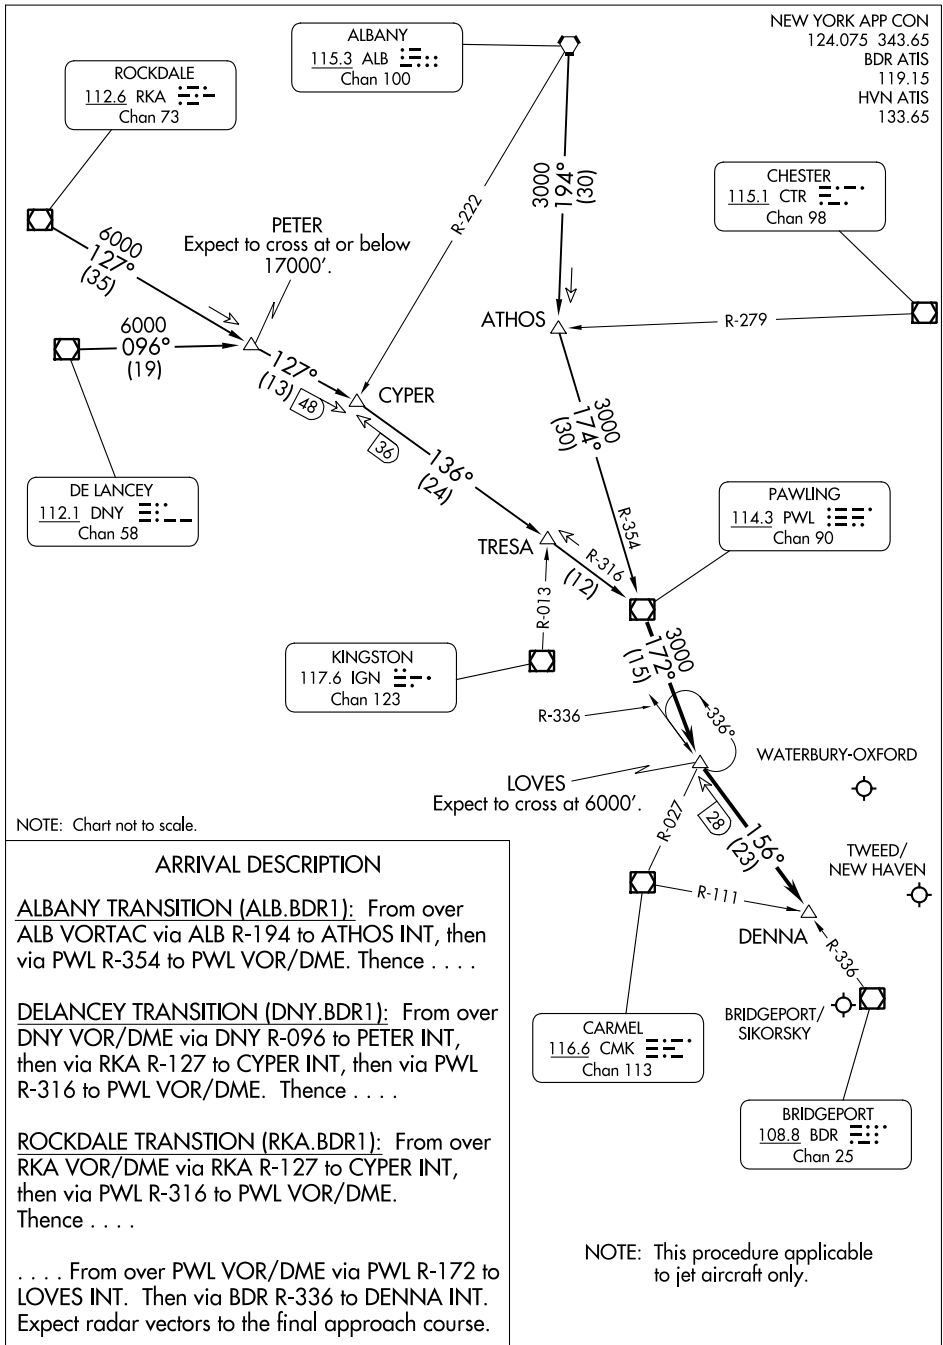

BRIDGEPORT ONE ARRIVAL

AL-621 (FAA)

BRIDGEPORT, CONNECTICUT

NE-1, 05 SEP 2024 to 03 OCT 2024

NE-1, 05 SEP 2024 to 03 OCT 2024

BRIDGEPORT ONE ARRIVAL

BRIDGEPORT, CONNECTICUT