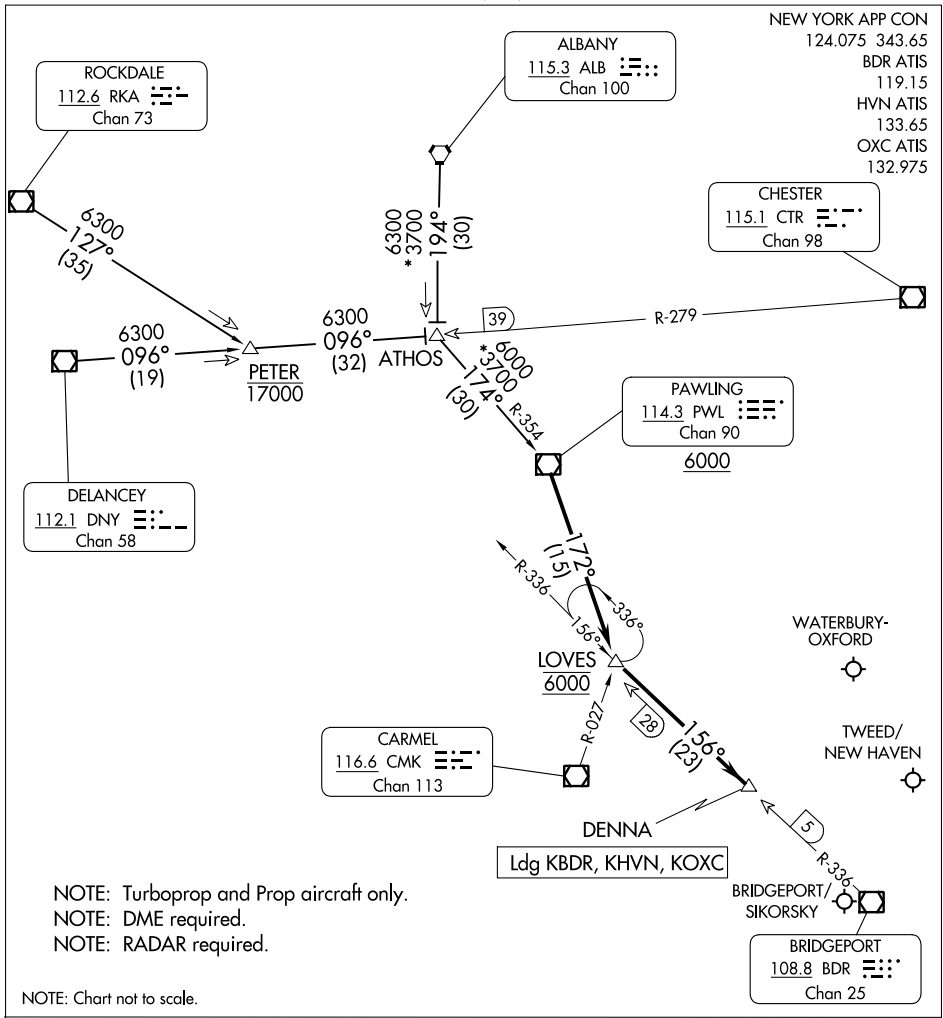

# DENNA THREE ARRIVAL

AL-621 (FAA)

BRIDGEPORT, CONNECTICUT

NE-1, 05 SEP 2024 to 03 OCT 2024

NE-1, 05 SEP 2024 to 03 OCT 2024

## ARRIVAL ROUTE DESCRIPTION

ALBANY TRANSITION (ALB.DENNA3): From over ALB VORTAC on ALB R-194 to ATHOS, then on PWL R-354 to PWL VOR/DME, thence....

DELANCEY TRANSITION (DNY.DENNA3): From over DNY VOR/DME on DNY R-096 to ATHOS, then on PWL R-354 to PWL VOR/DME, thence....

ROCKDALE TRANSITION (RKA.DENNA3): From over RKA VOR/DME on RKA R-127 to PETER, then on DNY R-096 to ATHOS, then on PWL R-354 to PWL VOR/DME, thence....

....from PWL VOR/DME on PWL R-172 to cross LOVES at 6000, then on BRIDGEPORT (BDR) R-336 to DENNA. Expect RADAR vectors.

# DENNA THREE ARRIVAL

BRIDGEPORT, CONNECTICUT