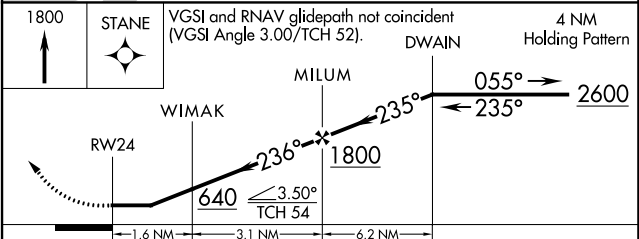

APP CRS 236°	Rwy Idg TDZE Apt Elev	4357 7 9
------------------------	-----------------------------	-------------------------------------

RNAV (GPS) RWY 24

BRIDGEPORT/SIKORSKY (BDR)

RNP APCH - GPS.
 ⚠ Rwy 24 helicopter visibility reduction below 1 SM NA.
 ⚠ Circling Rwy 11, 29 NA at night.

MISSED APPROACH: Climb to 1800 direct STANE and hold.

ATIS 119.15	NEW YORK APP CON 124.075 343.65	BRIDGEPORT TOWER* 120.9 (CTAF) 257.8	GND CON 121.75 257.8	CLNC DEL 121.75	CLNC DEL 124.075 (When twr closed)	UNICOM 123.0
-----------------------	---	---	--------------------------------	---------------------------	---	------------------------