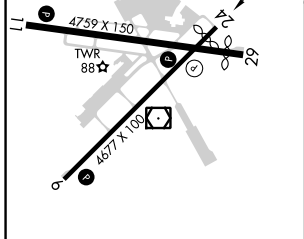

APP CRS 236°	Rwy Idg TDZE Apt Elev	4357 7 9
------------------------	-----------------------------	-------------------------------------

RNAV (GPS) RWY 24

BRIDGEPORT/SIKORSKY (BDR)

RNP APCH - GPS.
 ⚠ Rwy 24 helicopter visibility reduction below 1 SM NA.
 ⚠ Circling Rwy 11, 29 NA at night.

MISSED APPROACH: Climb to 1800 direct STANE and hold.

ATIS 119.15	NEW YORK APP CON 124.075 343.65	BRIDGEPORT TOWER* 120.9 (CTAF) 257.8	GND CON 121.75 257.8	CLNC DEL 121.75	CLNC DEL 124.075 (When twr closed)	UNICOM 123.0
-----------------------	---	---	--------------------------------	---------------------------	---	------------------------

CATEGORY	A	B	C	D
LNAV MDA	380-1 373 (400-1)			
<input checked="" type="checkbox"/> CIRCLING	480-1 471 (500-1)	620-1 611 (700-1)	820-2½ 811 (900-2½)	820-2¾ 811 (900-2¾)

NE-1, 05 SEP 2024 to 03 OCT 2024

NE-1, 05 SEP 2024 to 03 OCT 2024