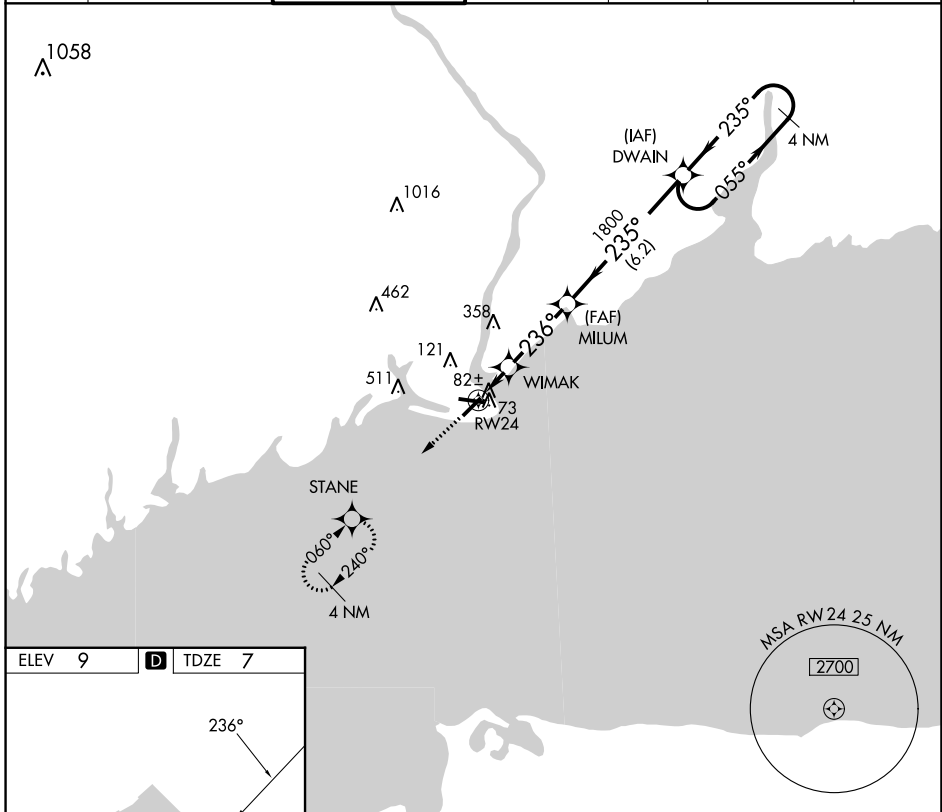

APP CRS 236°	Rwy Idg TDZE Apt Elev	4357 7 9
------------------------	-----------------------------	-------------------------------------

RNAV (GPS) RWY 24

BRIDGEPORT/SIKORSKY (BDR)

RNP APCH - GPS.
 ⚠ Rwy 24 helicopter visibility reduction below 1 SM NA.
 ⚠ Circling Rwy 11, 29 NA at night.

MISSED APPROACH: Climb to 1800 direct STANE and hold.

ATIS 119.15	NEW YORK APP CON 124.075 343.65	BRIDGEPORT TOWER* 120.9 (CTAF) 257.8	GND CON 121.75 257.8	CLNC DEL 121.75	CLNC DEL 124.075 (When twr closed)	UNICOM 123.0
-----------------------	---	---	--------------------------------	---------------------------	---	------------------------

CATEGORY	A	B	C	D
LNAV MDA	380-1 373 (400-1)			
<input checked="" type="checkbox"/> CIRCLING	480-1 471 (500-1)	620-1 611 (700-1)	820-2½ 811 (900-2½)	820-2¾ 811 (900-2¾)

NE-1, 05 SEP 2024 to 03 OCT 2024

NE-1, 05 SEP 2024 to 03 OCT 2024