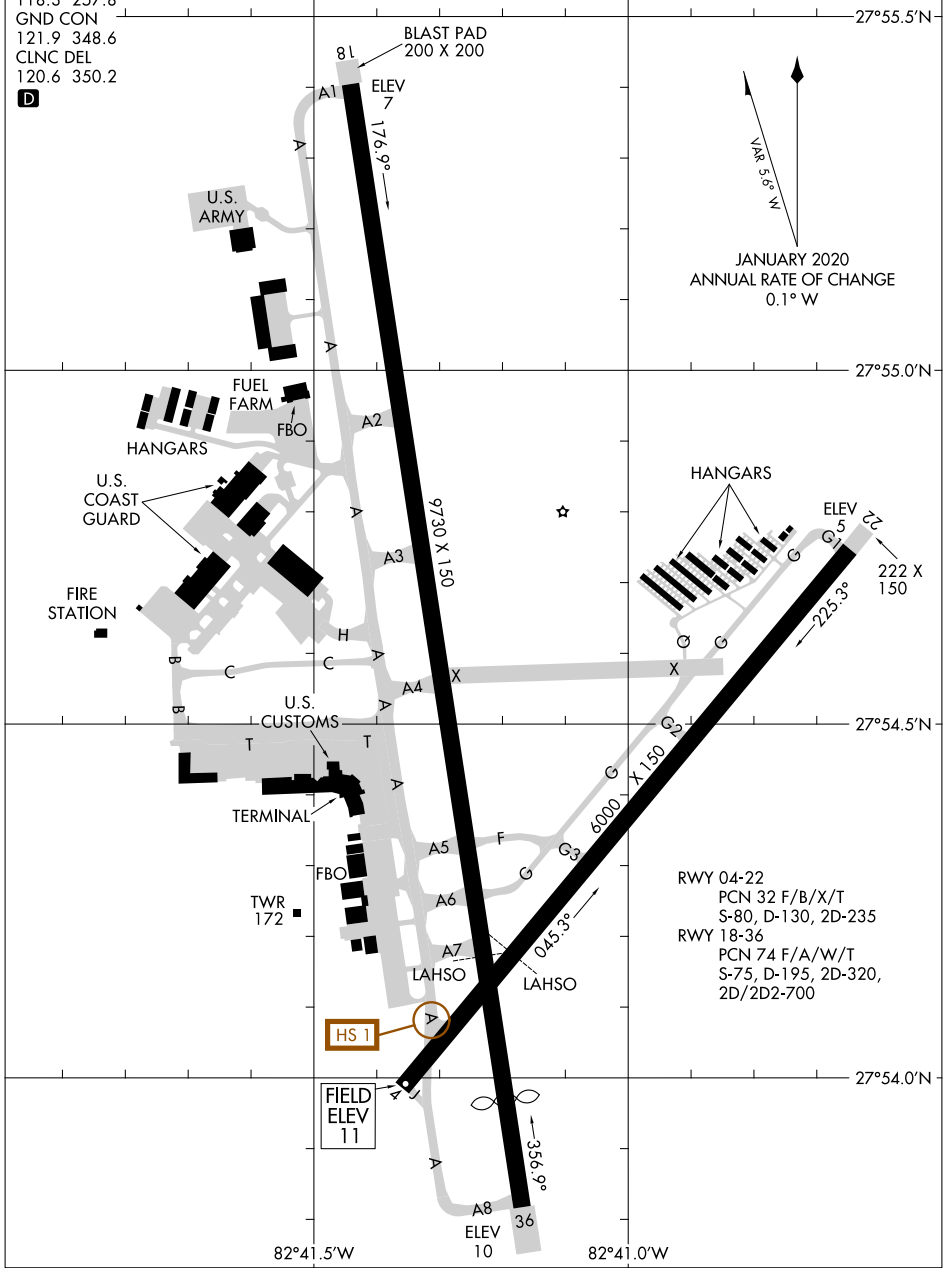

24137

AIRPORT DIAGRAM

AL-625 (FAA)

ST PETE-CLEARWATER INTL (PIE)

ST. PETERSBURG-CLEARWATER, FLORIDA

ATIS
 134.5
 ST. PETERSBURG-CLEARWATER TOWER*
 118.3 257.8
 GND CON
 121.9 348.6
 CLNC DEL
 120.6 350.2

CAUTION: BE ALERT TO RUNWAY CROSSING CLEARANCES.
 READBACK OF ALL RUNWAY HOLDING INSTRUCTIONS IS REQUIRED.

SE-3, 05 SEP 2024 to 03 OCT 2024

SE-3, 05 SEP 2024 to 03 OCT 2024

AIRPORT DIAGRAM

24137

ST. PETERSBURG-CLEARWATER, FLORIDA

ST PETE-CLEARWATER INTL (PIE)