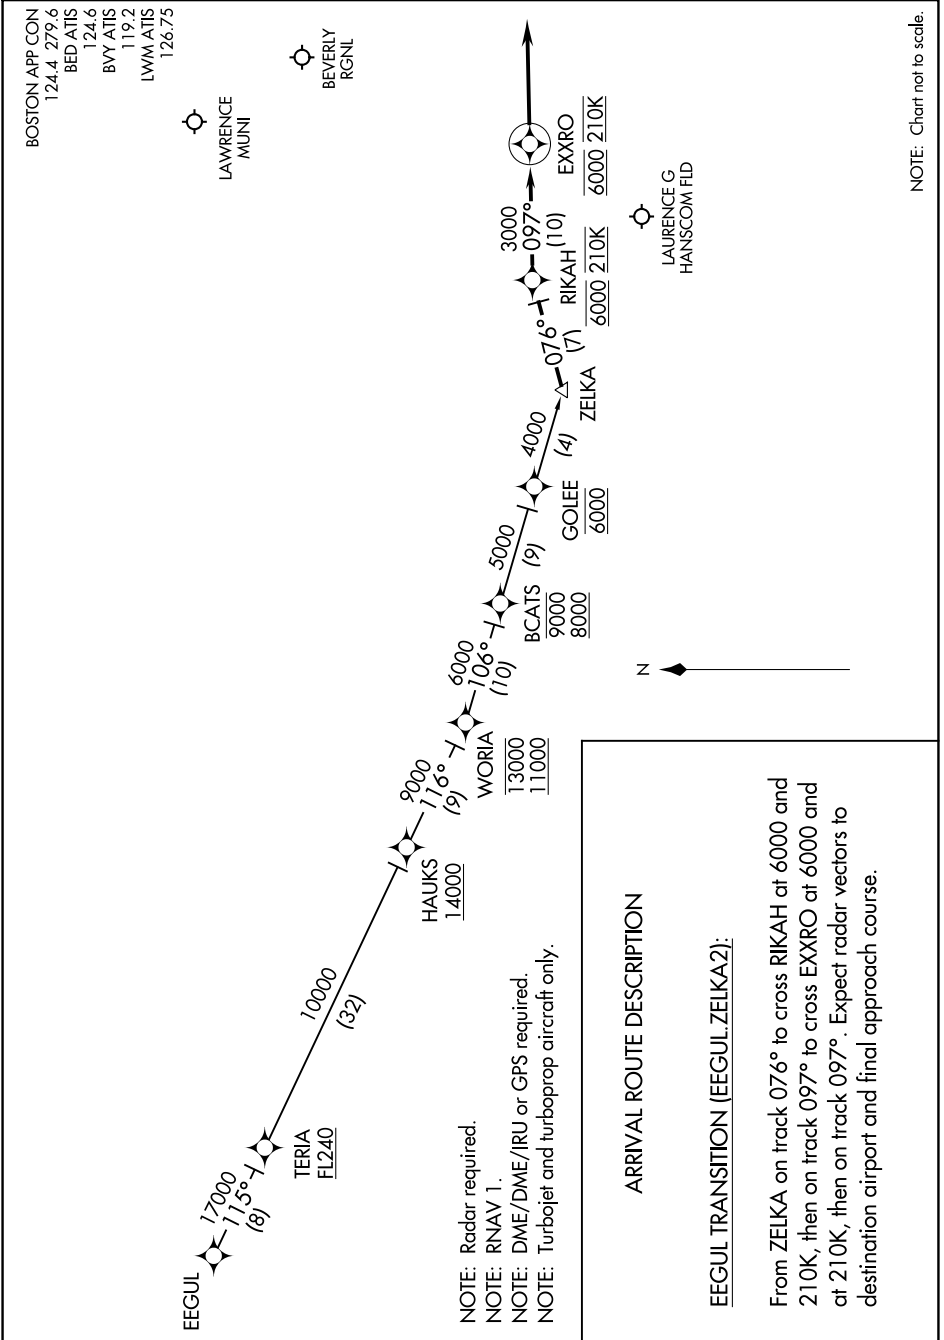

ZELKA TWO ARRIVAL (RNAV)

BEDFORD, MASSACHUSETTS

NE-1, 05 SEP 2024 to 03 OCT 2024

NOTE: Chart not to scale.

NE-1, 05 SEP 2024 to 03 OCT 2024

ZELKA TWO ARRIVAL (RNAV)

BEDFORD, MASSACHUSETTS