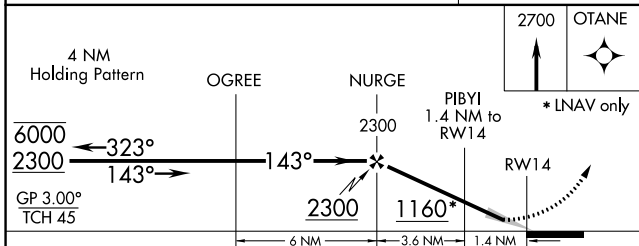

WAAS CH 69211 W14A	APP CRS 143°	Rwy Idg TDZE Apt Elev	6399 668 668
--	------------------------	-----------------------------	---

RNAV (GPS) RWY 14

MBS INTL (MBS)

RNP APCH.

▼ For uncompensated Baro-VNAV systems, LNAV/VNAV NA below -18°C or above 54°C.

MISSED APPROACH: Climb to 2700 direct OTANE and hold.

ATIS 125.925	GREAT LAKES APP CON * 126.45 235.625	SAGINAW TOWER * 120.1 (CTAF) 257.7	GND CON 121.7	CLNC DEL 121.85	UNICOM 122.95
------------------------	--	--	-------------------------	---------------------------	-------------------------

CATEGORY	A	B	C	D
LPV DA		868- ³ / ₄	200 (200- ³ / ₄)	
LNAV/VNAV DA		960- ⁷ / ₈	292 (300- ⁷ / ₈)	
LNAV MDA		1040-1	372 (400-1)	
C CIRCLING	1080-1 412 (500-1)	1120-1 452 (500-1)	1240-1½ 572 (600-1½)	1240-2 572 (600-2)