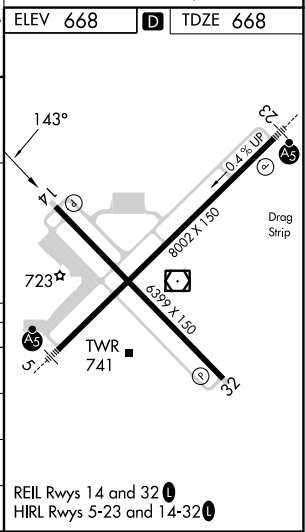

WAAS CH 69211 W14A	APP CRS 143°	Rwy Idg TDZE Apt Elev	6399 668 668
--	------------------------	-----------------------------	---

RNAV (GPS) RWY 14

MBS INTL (MBS)

RNP APCH.

▼ For uncompensated Baro-VNAV systems, LNAV/VNAV NA below -18°C or above 54°C.

MISSED APPROACH: Climb to 2700 direct OTANE and hold.

ATIS 125.925	GREAT LAKES APP CON * 126.45 235.625	SAGINAW TOWER * 120.1 (CTAF) 257.7	GND CON 121.7	CLNC DEL 121.85	UNICOM 122.95
------------------------	--	--	-------------------------	---------------------------	-------------------------

CATEGORY	A	B	C	D
LPV DA		868- ³ / ₄	200 (200- ³ / ₄)	
LNAV/VNAV DA		960- ⁷ / ₈	292 (300- ⁷ / ₈)	
LNAV MDA		1040-1	372 (400-1)	
C CIRCLING	1080-1 412 (500-1)	1120-1 452 (500-1)	1240-1½ 572 (600-1½)	1240-2 572 (600-2)