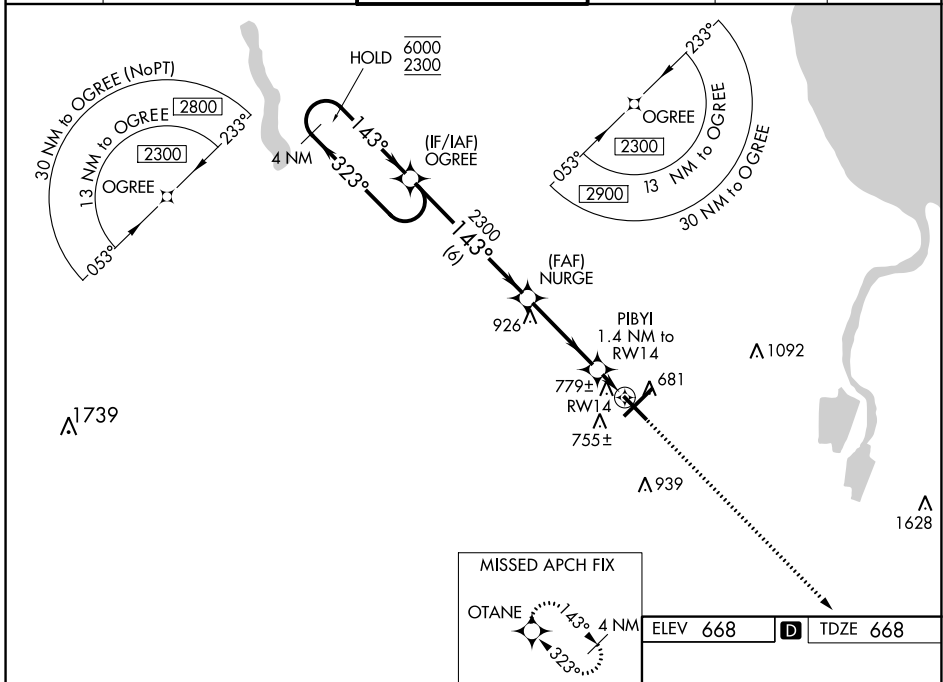

WAAS CH 69211 W14A	APP CRS 143°	Rwy Idg TDZE Apt Elev	6399 668 668
--	------------------------	-----------------------------	---

RNAV (GPS) RWY 14

MBS INTL (MBS)

RNP APCH.

▼ For uncompensated Baro-VNAV systems, LNAV/VNAV NA below -18°C or above 54°C.

MISSED APPROACH: Climb to 2700 direct OTANE and hold.

ATIS 125.925	GREAT LAKES APP CON * 126.45 235.625	SAGINAW TOWER * 120.1 (CTAF) 257.7	GND CON 121.7	CLNC DEL 121.85	UNICOM 122.95
------------------------	--	--	-------------------------	---------------------------	-------------------------

CATEGORY	A	B	C	D
LPV DA		868- ³ / ₄	200 (200- ³ / ₄)	
LNAV/VNAV DA		960- ⁷ / ₈	292 (300- ⁷ / ₈)	
LNAV MDA		1040-1	372 (400-1)	
C CIRCLING	1080-1 412 (500-1)	1120-1 452 (500-1)	1240-1½ 572 (600-1½)	1240-2 572 (600-2)