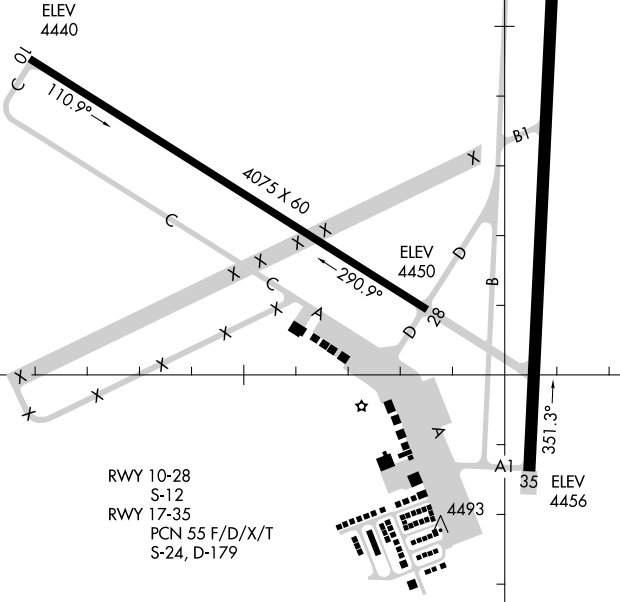

22195

AIRPORT DIAGRAM

AL-663 (FAA)

LOGAN-CACHE (LGTU)

LOGAN, UTAH

ASOS
135.275
CTAF/UNICOM
122.8

JANUARY 2020
ANNUAL RATE OF CHANGE
0.1° W

FIELD
ELEV
4457

41°48'N

41°47'N

SW-4, 05 SEP 2024 to 03 OCT 2024

SW-4, 05 SEP 2024 to 03 OCT 2024

111°52'W

111°51'W

AIRPORT DIAGRAM

22195