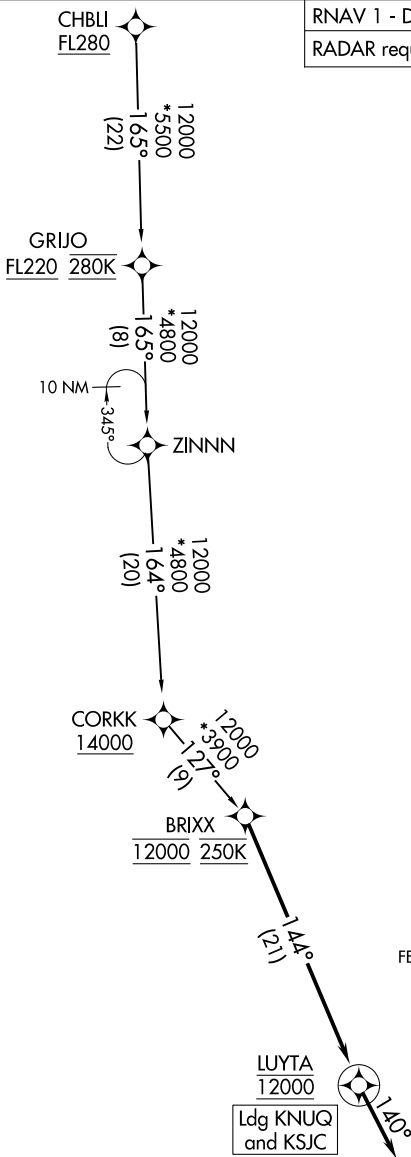

(BRXX.BRXX4) 24249

BRXX FOUR ARRIVAL (RNAV)

AL-693 (FAA)

SAN JOSE, CALIFORNIA

OAKLAND CENTER
125.85 323.0
NORCAL APP CON
133.95 317.6
NUQ ATIS
124.175 283.0
SJC D-ATIS
126.95
NUQ GND CON
121.85 278.95
SJC GND CON
121.7
MOFFETT TOWER*
119.55 259.65
SAN JOSE TOWER*
124.0 257.6

RNAV 1 - DME/DME/IRU or GPS.
RADAR required.

NOTE: Chart not to scale.

ARRIVAL ROUTE DESCRIPTION

CHBLI TRANSITION (CHBLI.BRXX4)

LANDING KSJC/KNUQ: From BRIXX on track 144° to cross LUYTA at 12000, then on track 140°. Expect RADAR vectors to final approach course.

BRXX FOUR ARRIVAL (RNAV)

SAN JOSE, CALIFORNIA

(BRXX.BRXX4) 21MAR24

SW-2, 05 SEP 2024 to 03 OCT 2024

SW-2, 05 SEP 2024 to 03 OCT 2024