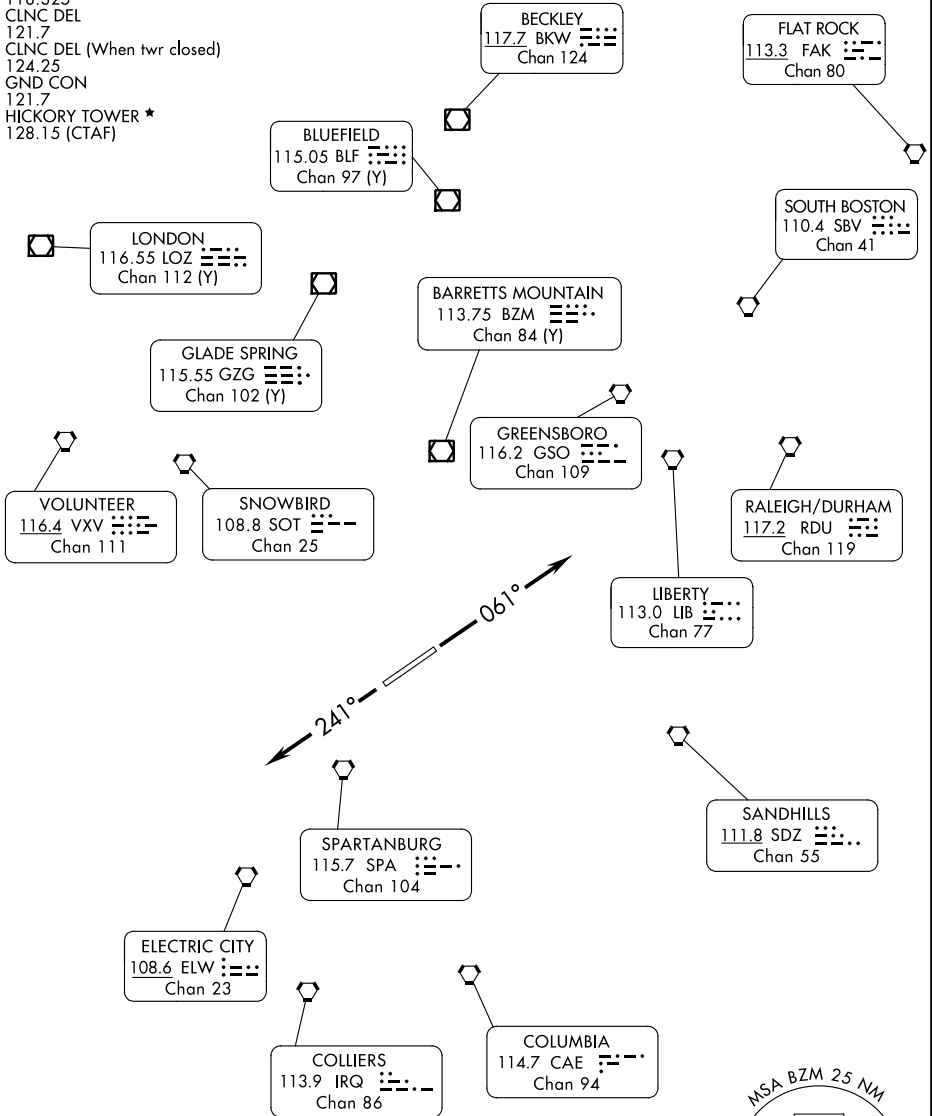

(HKY4.HKY) 24249

AL-706 (FAA)

HICKORY FOUR DEPARTURE (OBSTACLE)

HICKORY RGNL (HKY)
HICKORY, NORTH CAROLINA

ATLANTA CENTER
125.15 263.0
ASOS
118.325
CLNC DEL
121.7
CLNC DEL (When twr closed)
124.25
GND CON
121.7
HICKORY TOWER ★
128.15 (CTAF)

RADAR required.

SE-2, 05 SEP 2024 to 03 OCT 2024

SE-2, 05 SEP 2024 to 03 OCT 2024

TAKEOFF MINIMUMS

Rwys 6, 24: Standard with minimum climb of 340'/NM to 4000.

NOTE: Chart not to scale.

(CONTINUED ON FOLLOWING PAGE)

HICKORY FOUR DEPARTURE (OBSTACLE)

HICKORY, NORTH CAROLINA
HICKORY RGNL (HKY)

(HKY4.HKY) 05SEP24