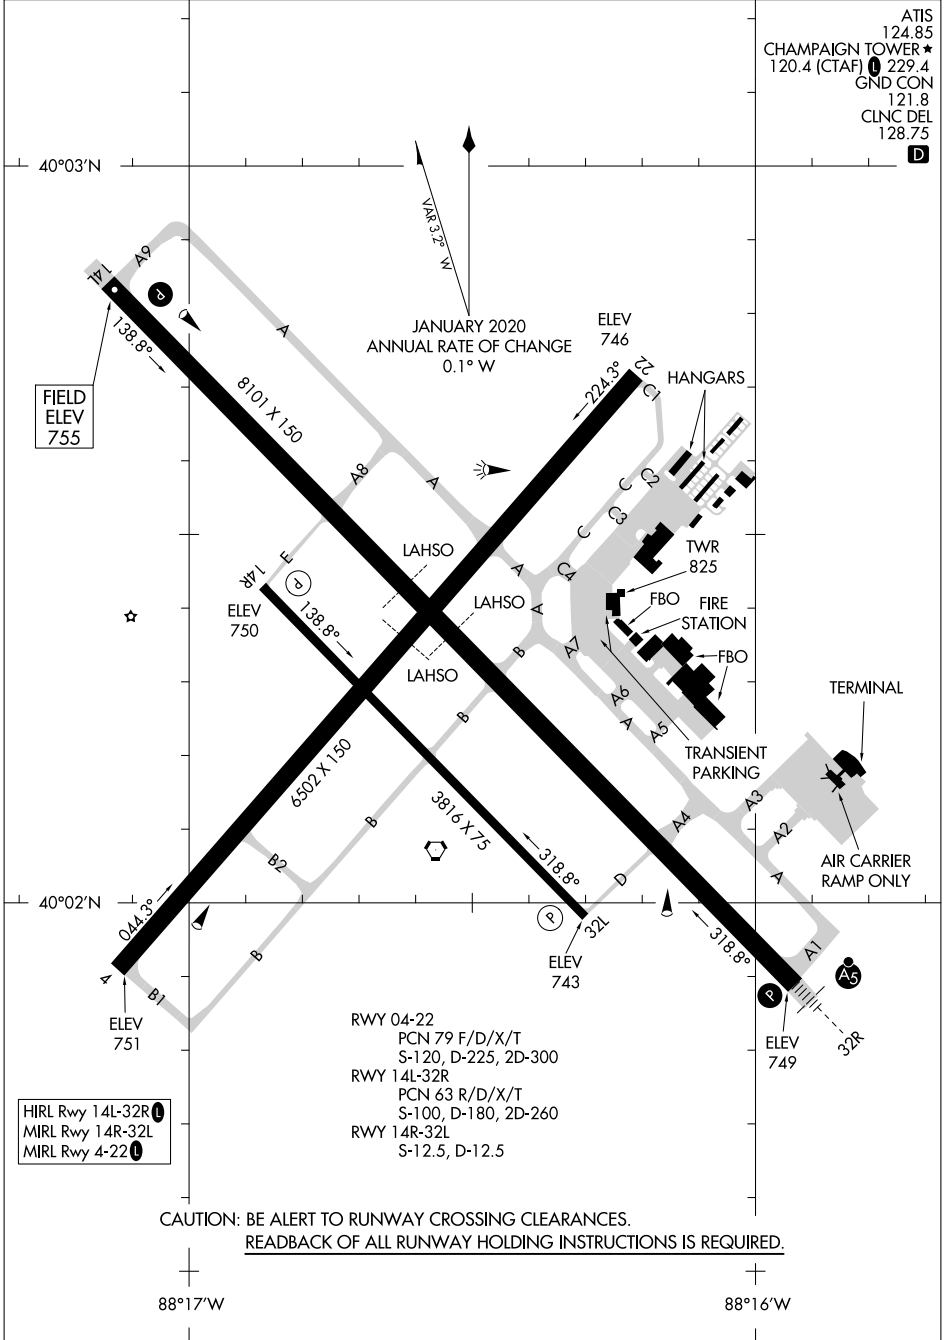

24249

AIRPORT DIAGRAM

AL-709 (FAA)

UNIVERSITY OF ILLINOIS/WILLARD (CMI)
CHAMPAIGN/URBANA, ILLINOIS

ATIS 124.85
 CHAMPAIGN TOWER ★ 120.4 (CTAF) 229.4
 GND CON 121.8
 CLNC DEL 128.75
 D

EC-3, 05 SEP 2024 to 03 OCT 2024

EC-3, 05 SEP 2024 to 03 OCT 2024