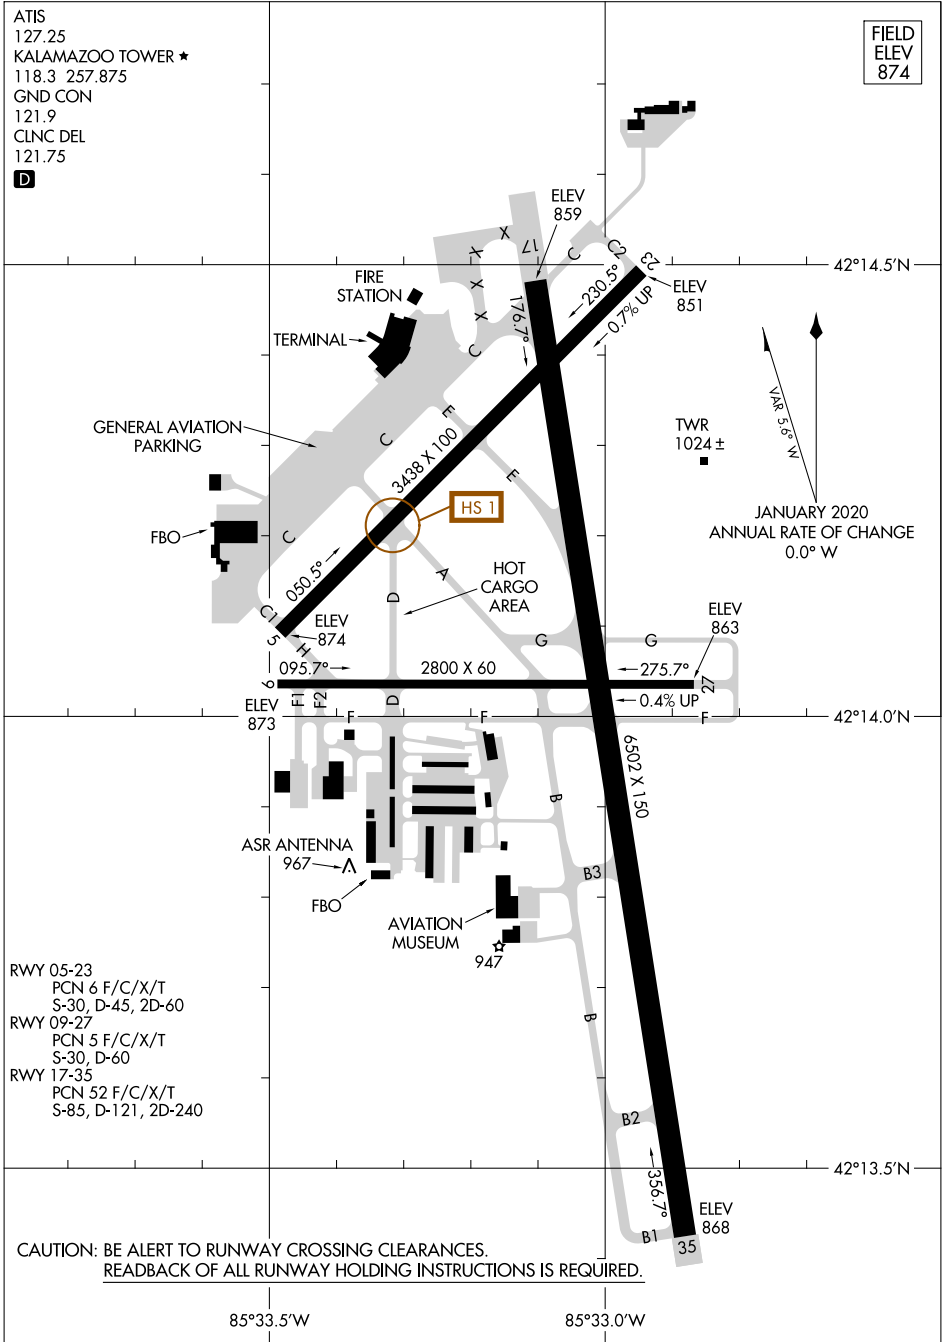

20086

AIRPORT DIAGRAM

KALAMAZOO/BATTLE CREEK INTL (AZO)

AL-717 (FAA)

KALAMAZOO, MICHIGAN

ATIS
 127.25
 KALAMAZOO TOWER ★
 118.3 257.875
 GND CON
 121.9
 CLNC DEL
 121.75

D

FIELD
ELEV
874

EC-1, 05 SEP 2024 to 03 OCT 2024

EC-1, 05 SEP 2024 to 03 OCT 2024

CAUTION: BE ALERT TO RUNWAY CROSSING CLEARANCES.
 READBACK OF ALL RUNWAY HOLDING INSTRUCTIONS IS REQUIRED.

AIRPORT DIAGRAM

20086

KALAMAZOO/BATTLE CREEK INTL (AZO)