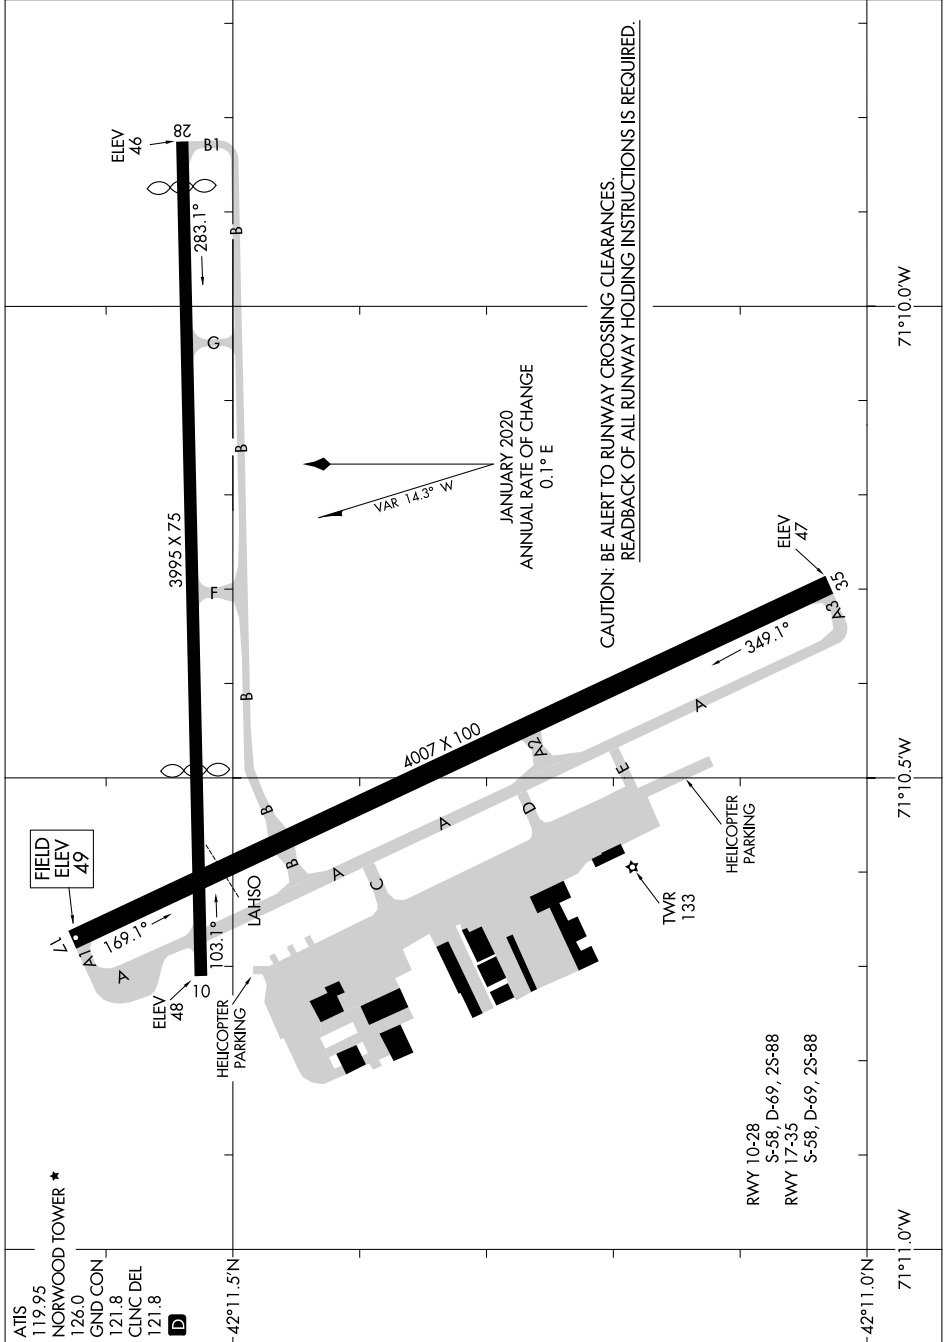

# AIRPORT DIAGRAM

AL-725 (FAA)

NORWOOD MEML (OWD)  
NORWOOD, MASSACHUSETTS

NE-1, 05 SEP 2024 to 03 OCT 2024

71°10.0'W

71°10.5'W

71°11.0'W

NE-1, 05 SEP 2024 to 03 OCT 2024

# AIRPORT DIAGRAM

NORWOOD, MASSACHUSETTS  
NORWOOD MEML (OWD)