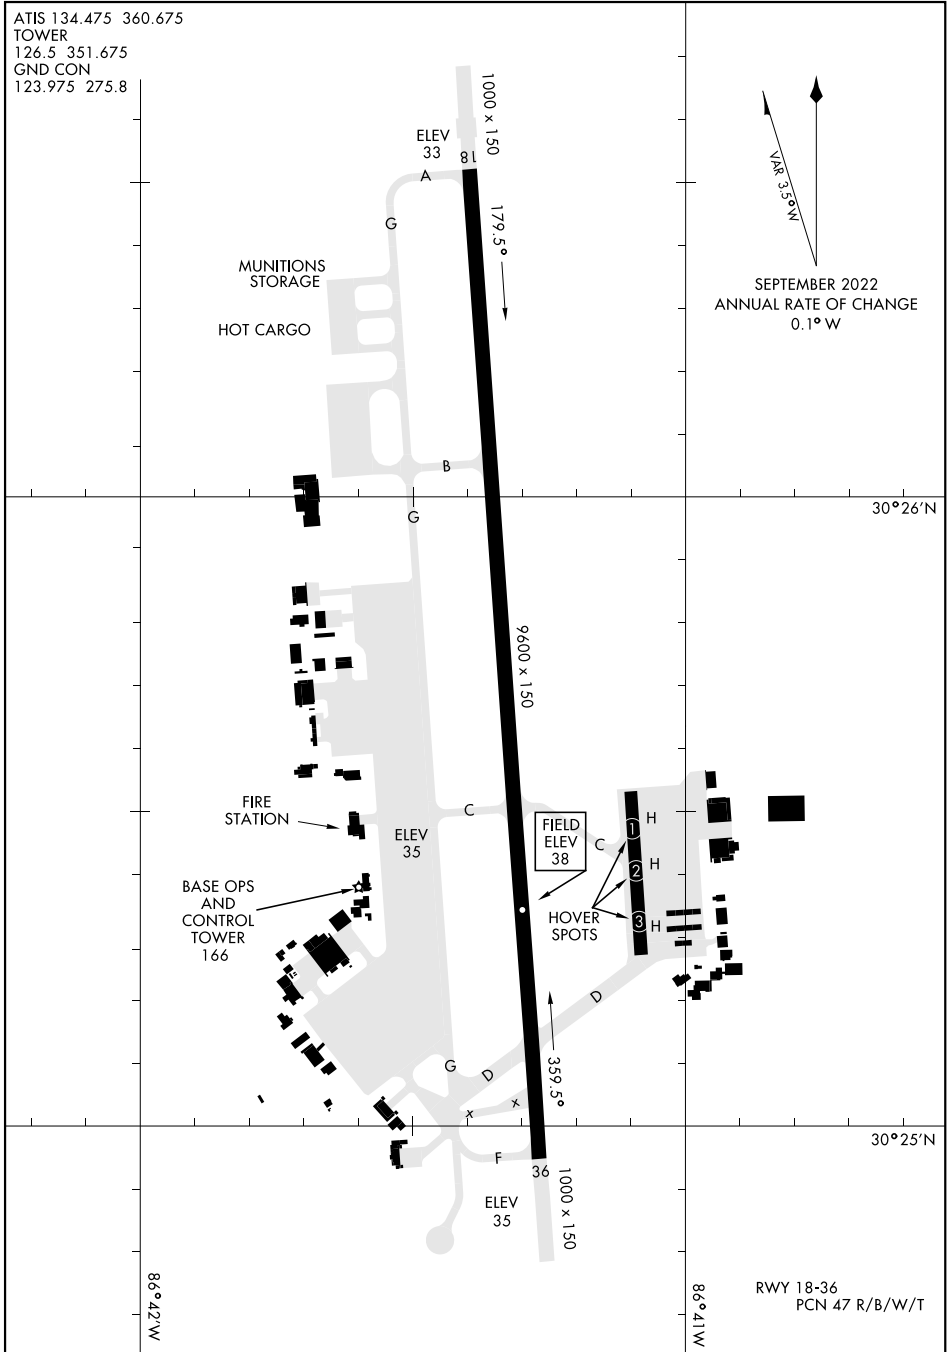

# AIRPORT DIAGRAM

[USAF]

HURLBURT FLD (KHRT)

MARY ESTHER, FLORIDA

ATIS 134.475 360.675  
TOWER  
126.5 351.675  
GND CON  
123.975 275.8

VAR 3.5°N  
SEPTMBER 2022  
ANNUAL RATE OF CHANGE  
0.1° W

SE-3, 05 SEP 2024 to 03 OCT 2024

SE-3, 05 SEP 2024 to 03 OCT 2024

# AIRPORT DIAGRAM

MARY ESTHER, FLORIDA

HURLBURT FLD (KHRT)

RWY 18-36  
PCN 47 R/B/W/T