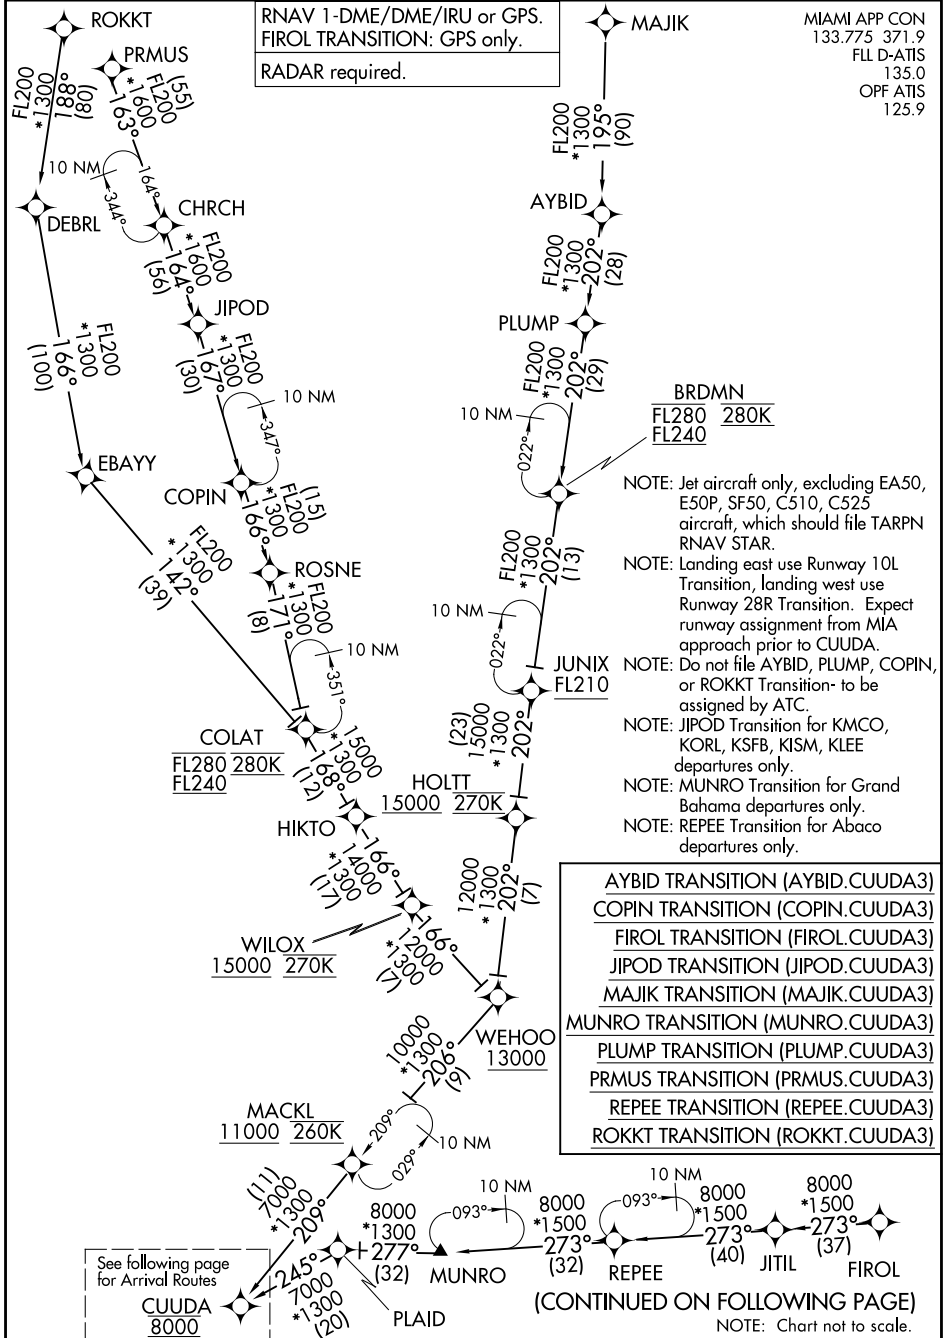

# CUUDA THREE ARRIVAL (RNAV) Transition Routes FORT LAUDERDALE, FLORIDA

RNAV 1-DME/DME/IRU or GPS.  
 FIROL TRANSITION: GPS only.  
 RADAR required.

MIAMI APP CON  
 133.775 371.9  
 FL D-ATIS  
 135.0  
 OPF ATIS  
 125.9

SE-3, 05 SEP 2024 to 03 OCT 2024

SE-3, 05 SEP 2024 to 03 OCT 2024

# CUUDA THREE ARRIVAL (RNAV) Transition Routes FORT LAUDERDALE, FLORIDA