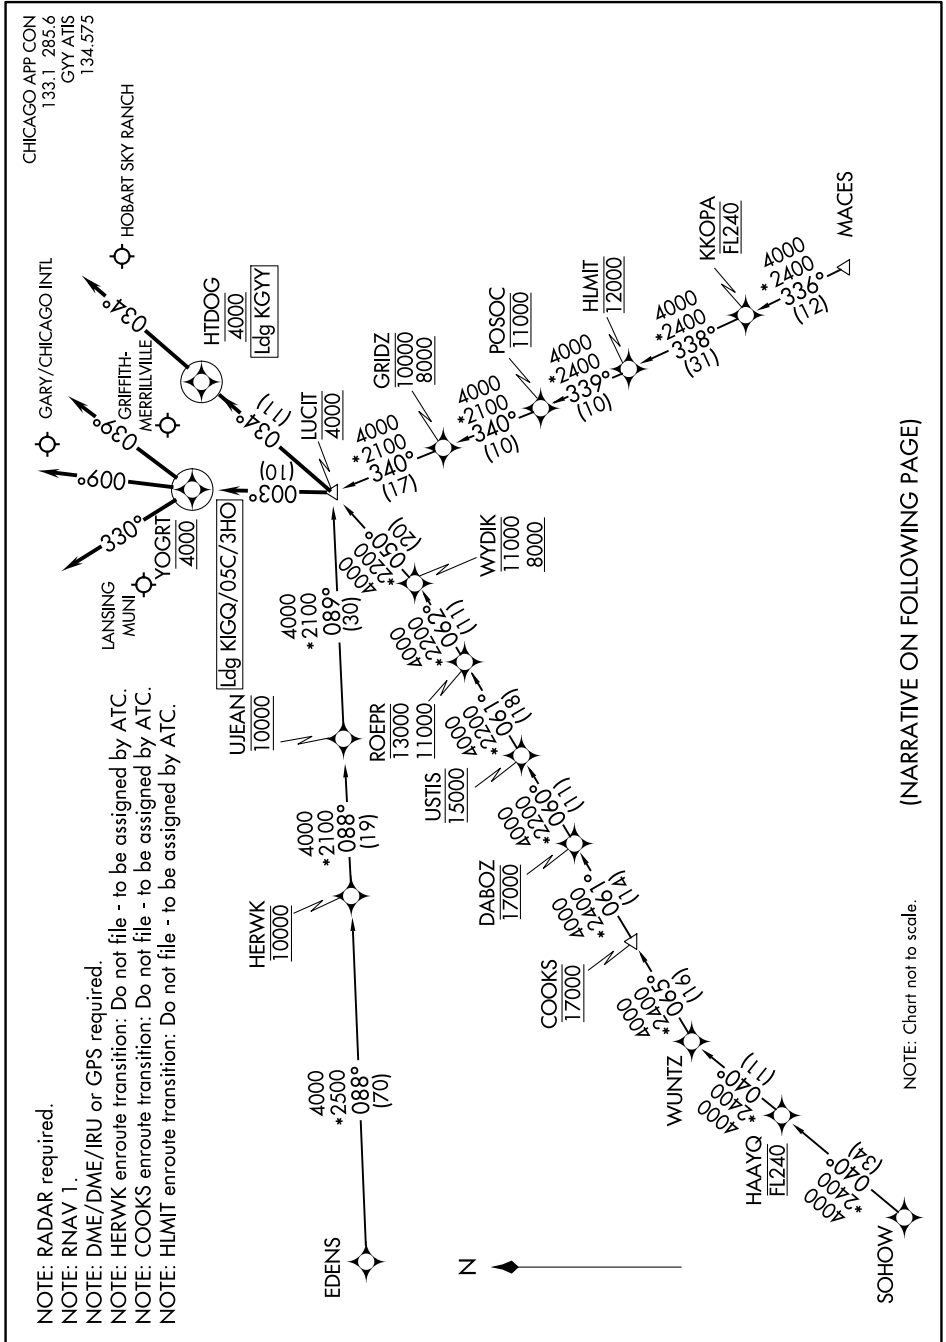

# LUCIT TWO ARRIVAL (RNAV)

GARY, INDIANA

EC-2, 05 SEP 2024 to 03 OCT 2024