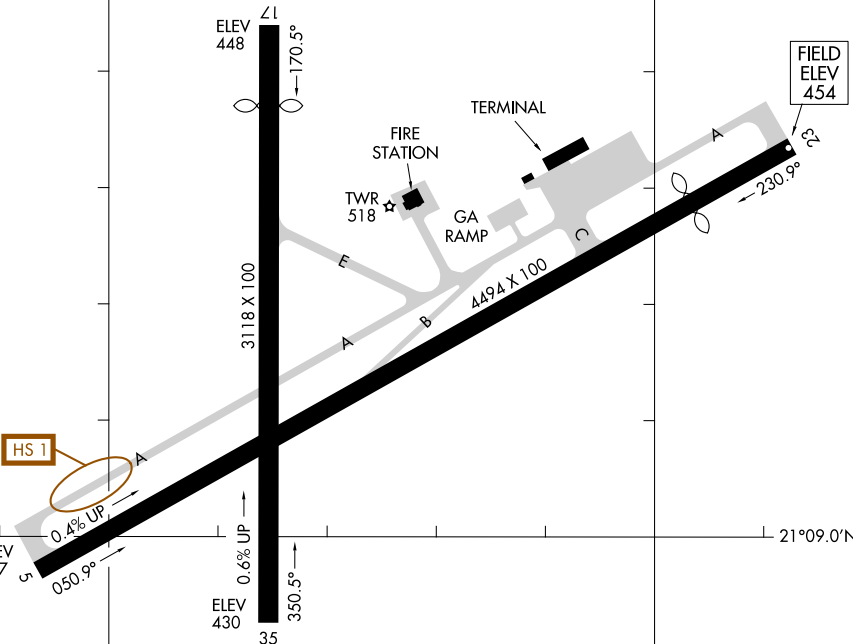

# AIRPORT DIAGRAM

MOLOKAI (MKK) (PHMK)  
KAUNAKAKAI, HAWAII

AL-759 (FAA)

ATIS  
128.2  
MOLOKAI TOWER ★  
125.7 306.2  
GND CON  
121.9

21°09.5'N

PAC, 05 SEP 2024 to 31 OCT 2024

PAC, 05 SEP 2024 to 31 OCT 2024

21°09.0'N

RWY 05-23  
PCN 28 F/A/W/T  
S-30, D-48  
RWY 17-35  
PCN 4 F/B/W/T  
S-13

CAUTION: BE ALERT TO RUNWAY CROSSING CLEARANCES.  
READBACK OF ALL RUNWAY HOLDING INSTRUCTIONS IS REQUIRED.

157°06.0'W

157°05.5'W