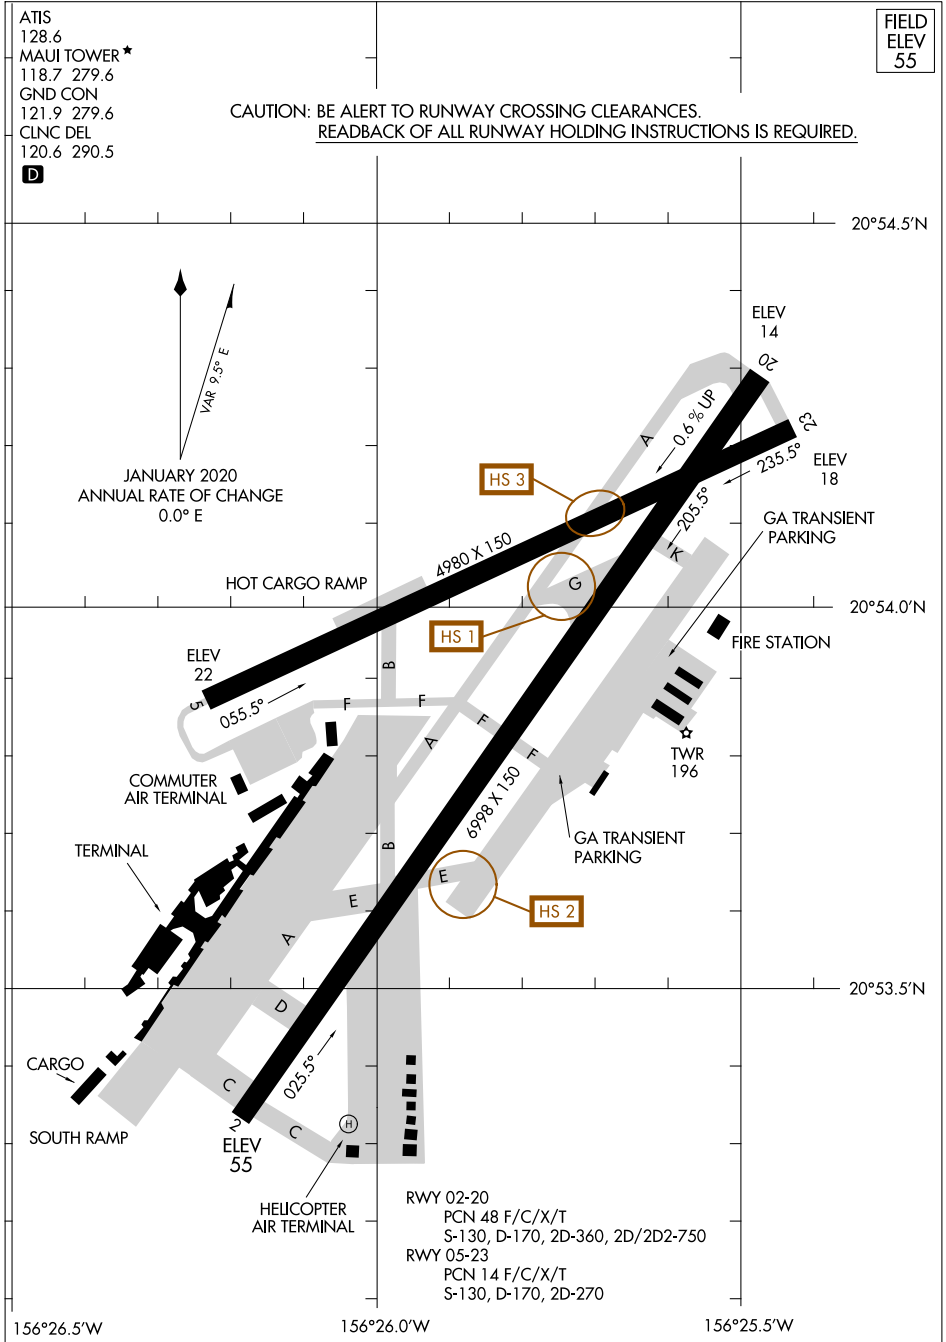

# AIRPORT DIAGRAM

AL-762 (FAA)

KAHULUI (OGG)(PHOG)  
KAHULUI, HAWAII

ATIS  
 128.6  
 MAUI TOWER \*  
 118.7 279.6  
 GND CON  
 121.9 279.6  
 CLNC DEL  
 120.6 290.5

FIELD  
 ELEV  
 55

CAUTION: BE ALERT TO RUNWAY CROSSING CLEARANCES.  
 READBACK OF ALL RUNWAY HOLDING INSTRUCTIONS IS REQUIRED.

D

JANUARY 2020  
 ANNUAL RATE OF CHANGE  
 0.0° E

VAR 9.9° E

PAC: 05 SEP 2024 to 31 OCT 2024

PAC: 05 SEP 2024 to 31 OCT 2024