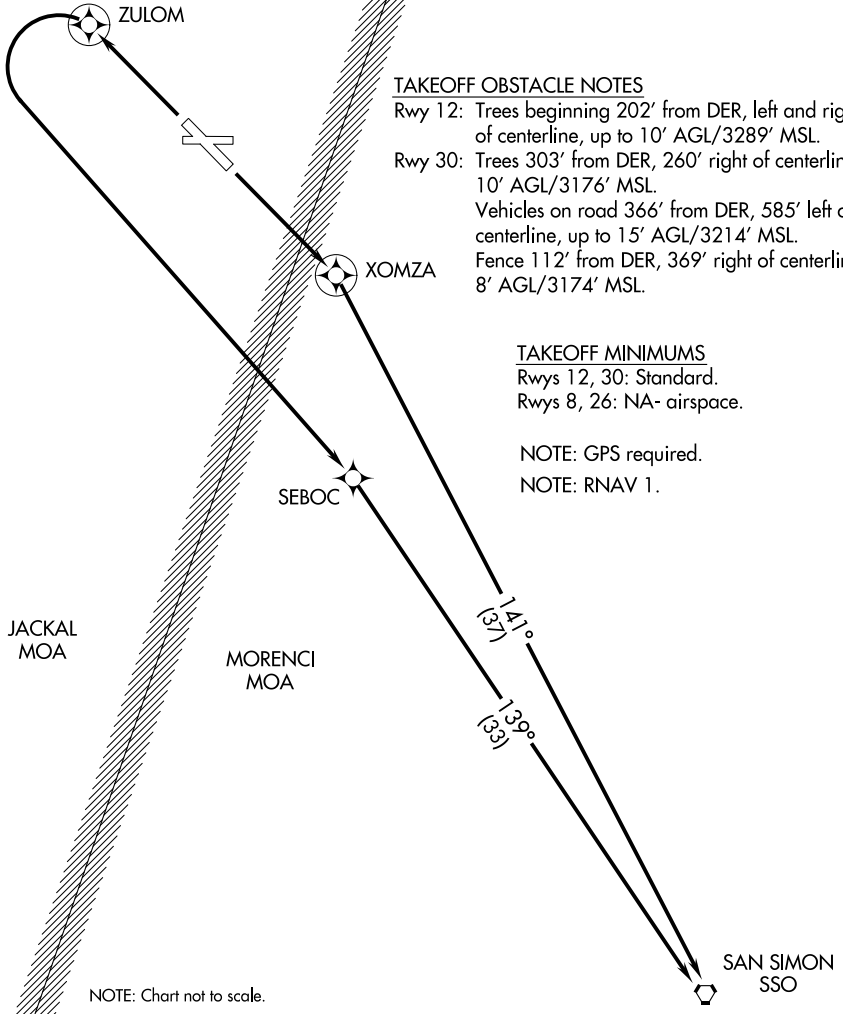

SAFFORD ONE DEPARTURE (OBSTACLE) (RNAV) AL-789 (FAA)

ALBUQUERQUE CENTER
134.45 327.15

NOTE: Chart not to scale.

DEPARTURE ROUTE DESCRIPTION

TAKEOFF RUNWAY 12: Climb direct XOMZA and right turn on track 141° to SSO VORTAC, thence. . . .

TAKEOFF RUNWAY 30: Climb direct ZULOM then climbing left turn direct SEBOC then on track 139° to SSO VORTAC, thence. . . .

. . . .via assigned route, expect clearance to filed altitude 10 minutes after departure.

SW-4, 05 SEP 2024 to 03 OCT 2024

SW-4, 05 SEP 2024 to 03 OCT 2024