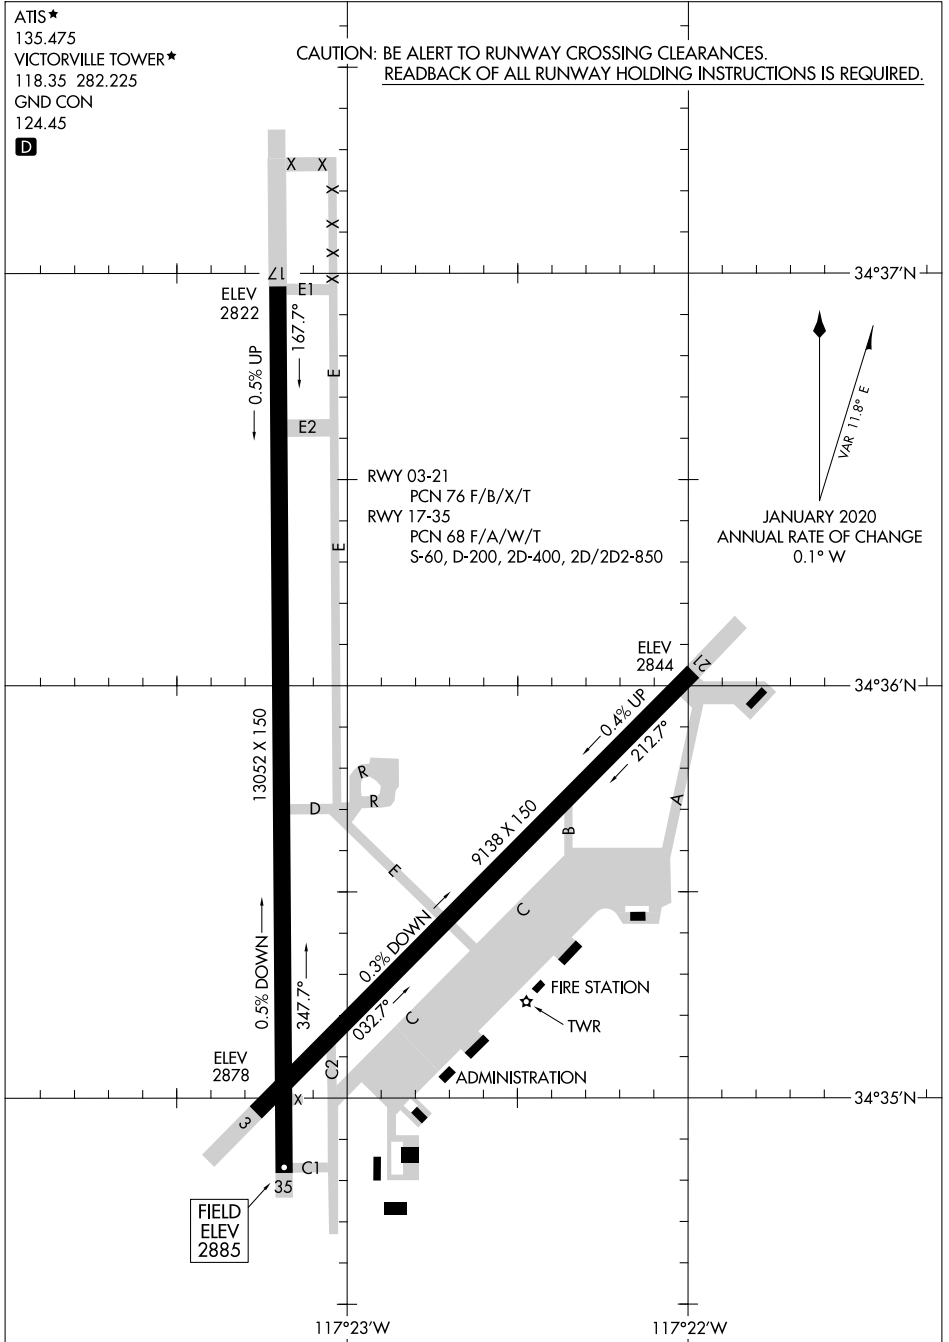

24137

AIRPORT DIAGRAM

SOUTHERN CALIFORNIA LOGISTICS (VCTV)
VICTORVILLE, CALIFORNIA

AL-794 (FAA)

ATIS★
135.475
VICTORVILLE TOWER★
118.35 282.225
GND CON
124.45

CAUTION: BE ALERT TO RUNWAY CROSSING CLEARANCES.
READBCK OF ALL RUNWAY HOLDING INSTRUCTIONS IS REQUIRED.

SW-3, 05 SEP 2024 to 03 OCT 2024

SW-3, 05 SEP 2024 to 03 OCT 2024

AIRPORT DIAGRAM

24137

VICTORVILLE, CALIFORNIA
SOUTHERN CALIFORNIA LOGISTICS (VCTV)