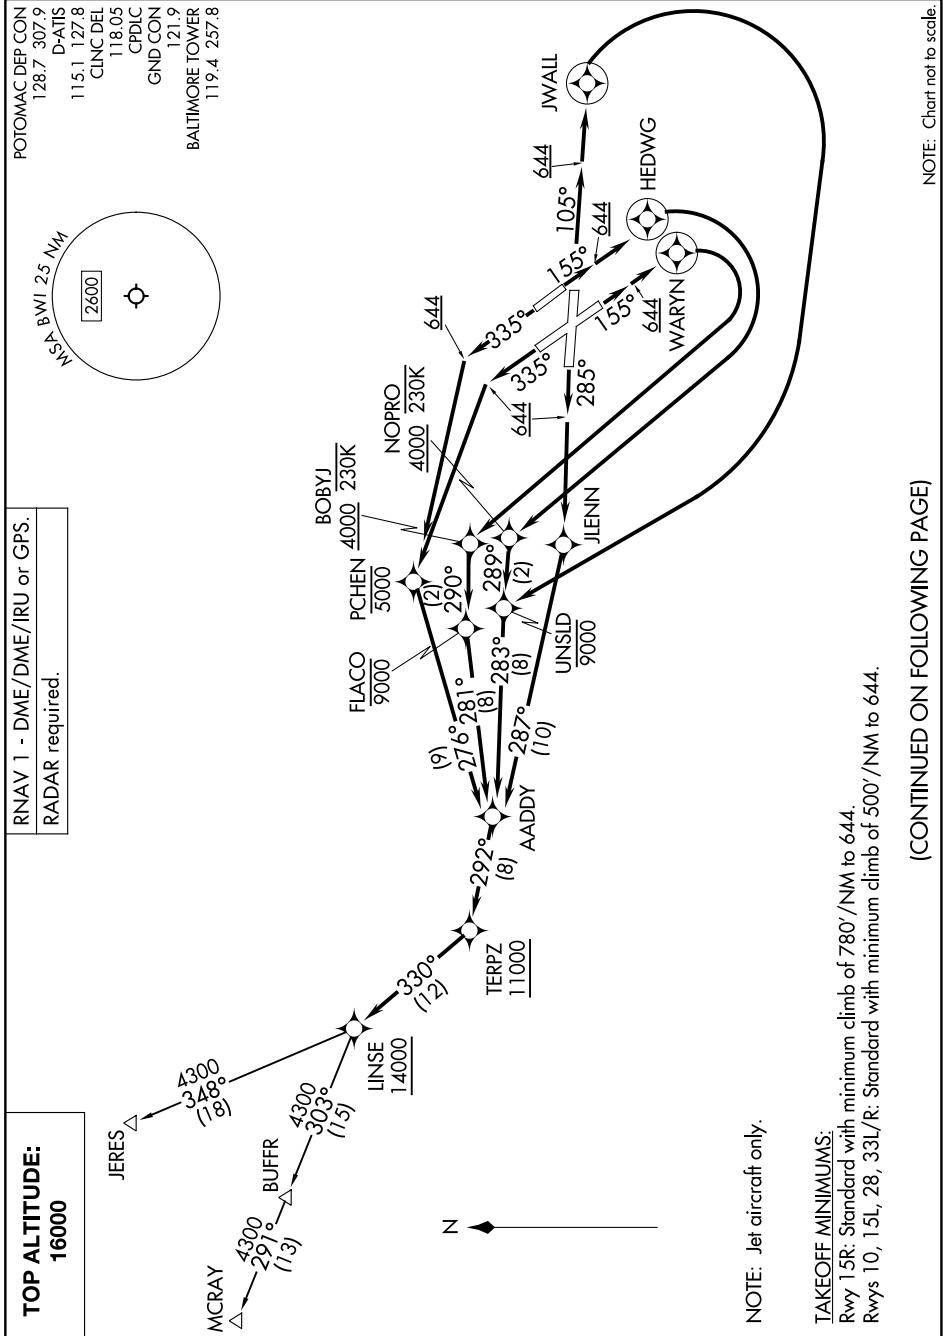

(LINSE1 .LINSE) 24193

# LINSE ONE DEPARTURE (RNAV)

BALTIMORE/  
WASHINGTON INTL THURGOOD MARSHALL (BWI)  
BALTIMORE, MARYLAND

POTOMAC DEP CON  
128.7 307.9  
D-ATIS  
115.1 127.8  
CLNC DEL  
118.05  
CPDIC  
GND CON  
121.9  
BALTIMORE TOWER  
119.4 257.8

RNAV 1 - DME/DME/IRU or GPS.  
RADAR required.

**TOP ALTITUDE:  
16000**

NE-3, 05 SEP 2024 to 03 OCT 2024

# LINSE ONE DEPARTURE (RNAV)

(LINSE1 .LINSE) 11 JUL 24

BALTIMORE/  
WASHINGTON INTL THURGOOD MARSHALL (BWI)  
BALTIMORE, MARYLAND

(CONTINUED ON FOLLOWING PAGE)

NE-3, 05 SEP 2024 to 03 OCT 2024