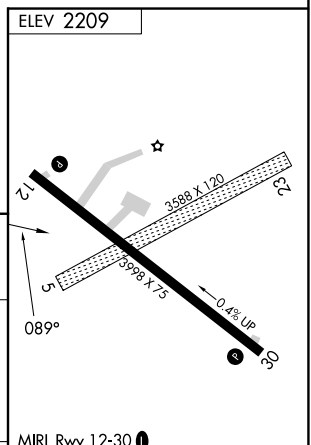

VOR/DME PHP 115.55 Chan 102(Y)	APP CRS 089°	Rwy Idg TDZE Apt Elev N/A N/A 2209
--	------------------------	--

VOR-A PHILIP (PHP)

⚠ Circling to Rwy 12-30 NA at night. When local altimeter setting not received, use Pierre Rgnl altimeter setting and increase all MDA 220 feet, and increase Circling Cat C visibility 3/4 mile.

⚠ MISSED APPROACH: Climb to 4500 on PHP VOR/DME R-090, then left turn direct PHP VOR/DME and hold.

ASOS 118.375	DENVER CENTER 127.95 338.2	UNICOM 122.8 (CTAF)
------------------------	--------------------------------------	-------------------------------

CATEGORY	FAF to MAP 2.6 NM					
	A	B	C	D		
CIRCLING	2720-1 511 (600-1)	2760-1 551 (600-1)	2840-1 3/4 631 (700-1 3/4)	NA		
	Knots	60	90	120	150	180
	Min:Sec	2:36	1:44	1:18	1:02	0:52

NC-1, 05 SEP 2024 to 03 OCT 2024