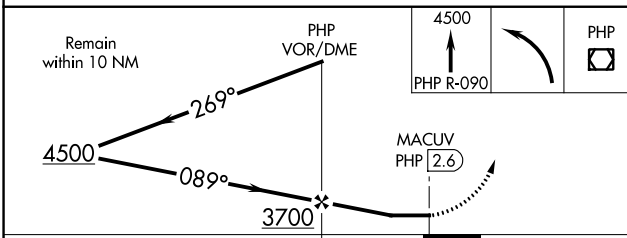

VOR/DME PHP 115.55 Chan 102(Y)	APP CRS 089°	Rwy Idg TDZE Apt Elev N/A N/A 2209
--	------------------------	--

VOR-A PHILIP (PHP)

⚠ Circling to Rwy 12-30 NA at night. When local altimeter setting not received, use Pierre Rgnl altimeter setting and increase all MDA 220 feet, and increase Circling Cat C visibility 3/4 mile.

⚠ MISSED APPROACH: Climb to 4500 on PHP VOR/DME R-090, then left turn direct PHP VOR/DME and hold.

ASOS 118.375	DENVER CENTER 127.95 338.2	UNICOM 122.8 (CTAF)
------------------------	--------------------------------------	-------------------------------

CATEGORY	FAF to MAP 2.6 NM					
	A	B	C	D		
CIRCLING	2720-1 511 (600-1)	2760-1 551 (600-1)	2840-1 3/4 631 (700-1 3/4)	NA		
	Knots	60	90	120	150	180
	Min:Sec	2:36	1:44	1:18	1:02	0:52

NC-1, 05 SEP 2024 to 03 OCT 2024