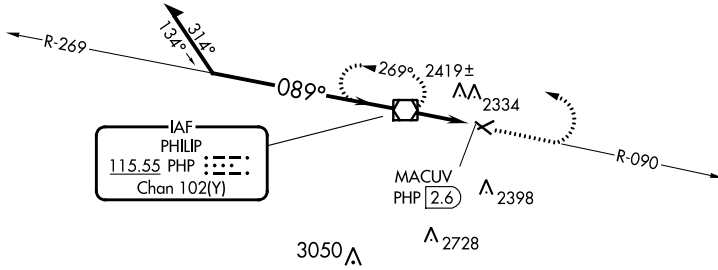

VOR/DME PHP 115.55 Chan 102(Y)	APP CRS 089°	Rwy Idg TDZE Apt Elev N/A N/A 2209
--	------------------------	--

VOR-A PHILIP (PHP)

⚠ Circling to Rwy 12-30 NA at night. When local altimeter setting not received, use Pierre Rgnl altimeter setting and increase all MDA 220 feet, and increase Circling Cat C visibility 3/4 mile.

⚠ MISSED APPROACH: Climb to 4500 on PHP VOR/DME R-090, then left turn direct PHP VOR/DME and hold.

ASOS 118.375	DENVER CENTER 127.95 338.2	UNICOM 122.8 (CTAF)
------------------------	--------------------------------------	-------------------------------

CATEGORY	FAF to MAP 2.6 NM					
	A	B	C	D		
CIRCLING	2720-1 511 (600-1)	2760-1 551 (600-1)	2840-1 3/4 631 (700-1 3/4)	NA		
	Knots	60	90	120	150	180
	Min:Sec	2:36	1:44	1:18	1:02	0:52

NC-1, 05 SEP 2024 to 03 OCT 2024