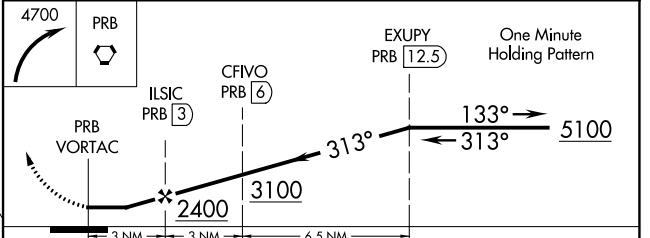

VORTAC PRB 114.3 Chan 90	APP CRS 313°	Rwy Idg TDZE Apt Elev	N/A N/A 839
--	------------------------	-----------------------------	--

VOR-B

PASO ROBLES MUNI (PRB)

▽ ▲ DME required.	MISSED APPROACH: Climbing right turn to 4700 in PRB VORTAC holding pattern, continue climb-in hold to 4700.
------------------------------------	---

ASOS 120.125	OAKLAND CENTER 128.7 307.0	UNICOM 123.0 (CTAF) 0
------------------------	--------------------------------------	--

CATEGORY	A	B	C	D
C CIRCLING	1560-1	721 (800-1)	1560-2 721 (800-2)	1720-3 881 (900-3)