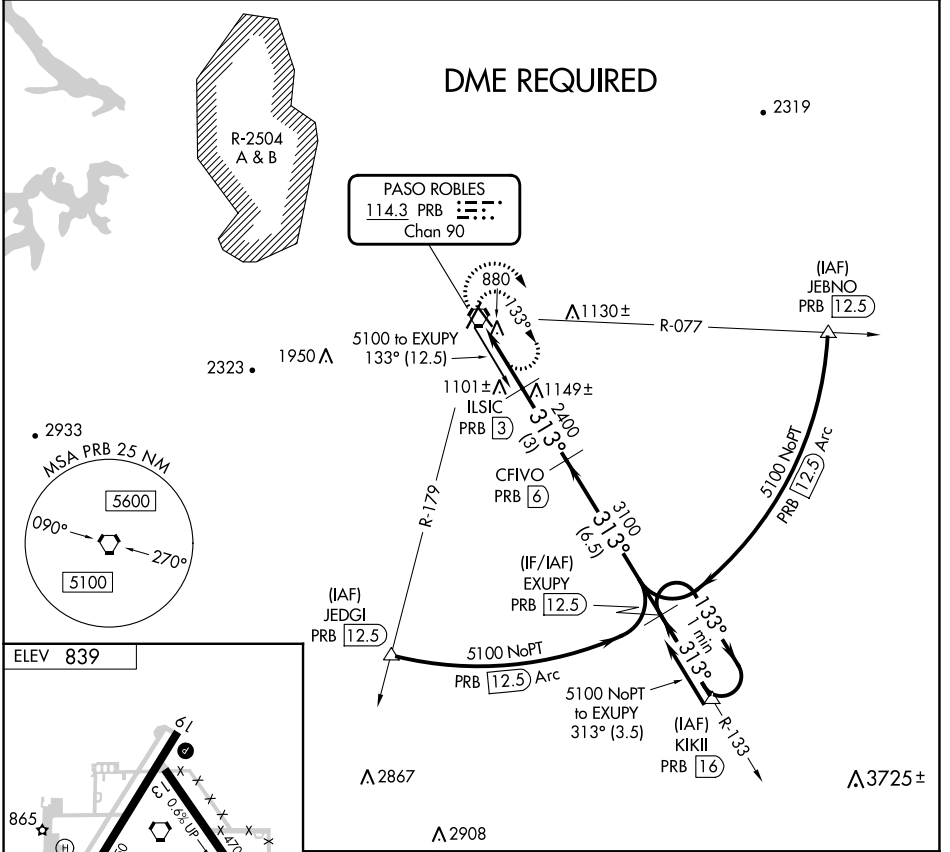

VORTAC PRB 114.3 Chan 90	APP CRS 313°	Rwy Idg TDZE Apt Elev	N/A N/A 839
--	------------------------	-----------------------------	--

VOR-B

PASO ROBLES MUNI (PRB)

▽ ▲ DME required.	MISSED APPROACH: Climbing right turn to 4700 in PRB VORTAC holding pattern, continue climb-in hold to 4700.
------------------------------------	---

ASOS 120.125	OAKLAND CENTER 128.7 307.0	UNICOM 123.0 (CTAF) 0
------------------------	--------------------------------------	--

CATEGORY	A	B	C	D
C CIRCLING	1560-1	721 (800-1)	1560-2 721 (800-2)	1720-3 881 (900-3)

SW-3, 05 SEP 2024 to 03 OCT 2024

SW-3, 05 SEP 2024 to 03 OCT 2024