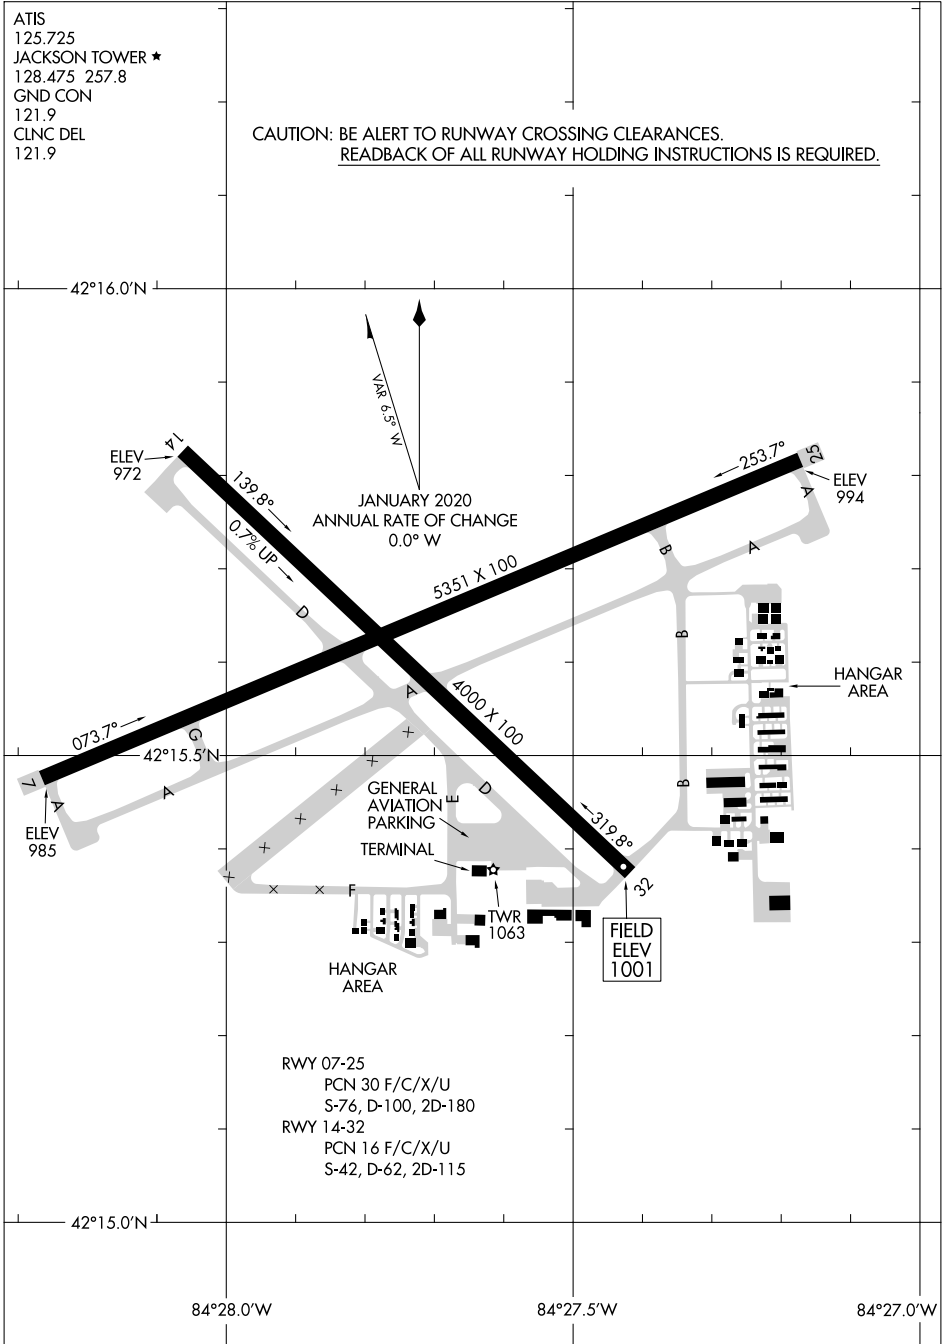

23222

AIRPORT DIAGRAM

JACKSON COUNTY/REYNOLDS FLD (JXN)

AL-861 (FAA)

JACKSON, MICHIGAN

ATIS
 125.725
 JACKSON TOWER ★
 128.475 257.8
 GND CON
 121.9
 CLNC DEL
 121.9

CAUTION: BE ALERT TO RUNWAY CROSSING CLEARANCES.
READBACK OF ALL RUNWAY HOLDING INSTRUCTIONS IS REQUIRED.

EC-1, 05 SEP 2024 to 03 OCT 2024

EC-1, 05 SEP 2024 to 03 OCT 2024

RWY 07-25
 PCN 30 F/C/X/U
 S-76, D-100, 2D-180
 RWY 14-32
 PCN 16 F/C/X/U
 S-42, D-62, 2D-115

AIRPORT DIAGRAM

23222

JACKSON, MICHIGAN

JACKSON COUNTY/REYNOLDS FLD (JXN)